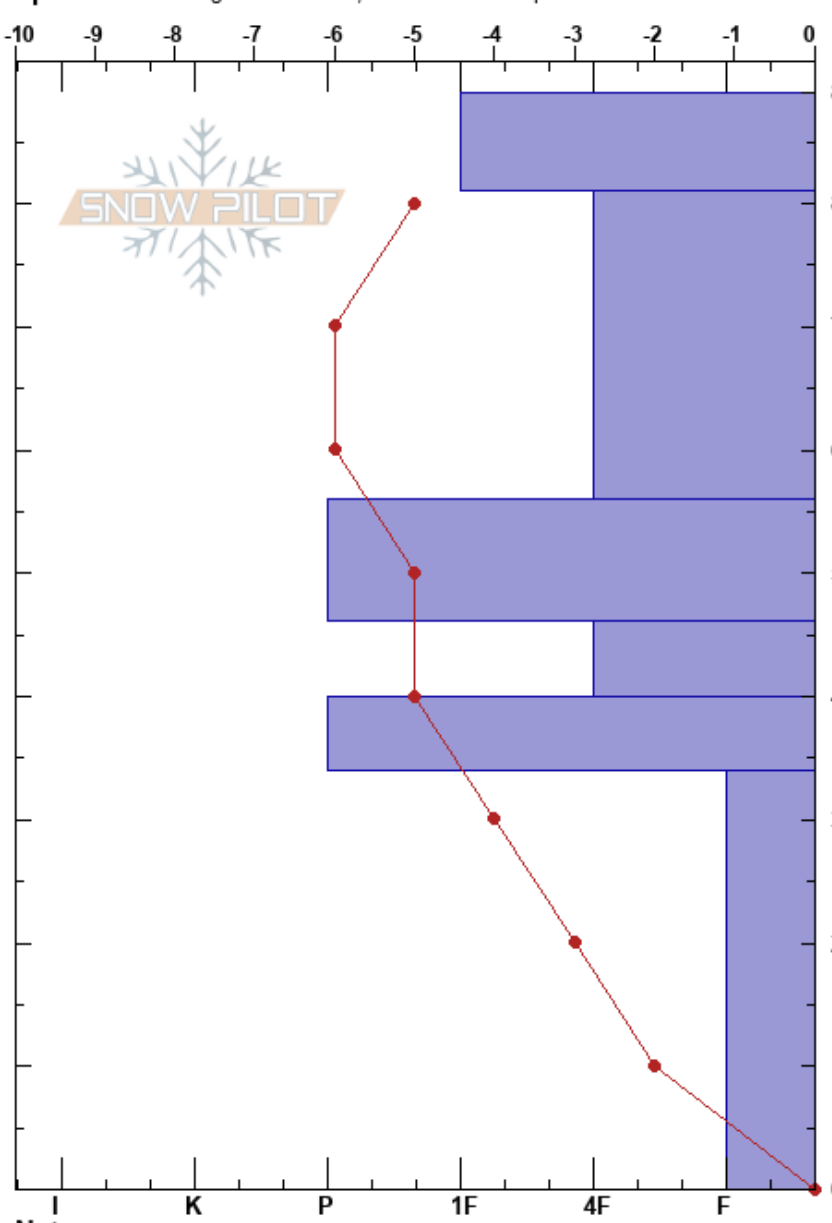

Test Face
 Bridger Range
 MT
 Elevation: 7570 ft
 Aspect: 18°
 Specifics: Pit dug in a Ski Area; Ski tracks on slope

Bridger Bowl
 02/13/2023 - 11:20am
 Co-ord: 45.81256N, -110.92468W
 Slope Angle: 40°
 Wind Loading: no

Stability:
 Air Temperature:
 Sky Cover: SCT
 Precipitation: NO
 Wind: Calm

HS: 89
PF: 10
Layer Notes:

Form	Crystal Size	Moisture	ρ kg/m³	Stability tests & Layer comments
●	0.5-1			
□	1-2			
●	0.5			
□	1			← CT22, Q3 @46cm
⊙⊙				
^	3-6			
				↙ ECTX