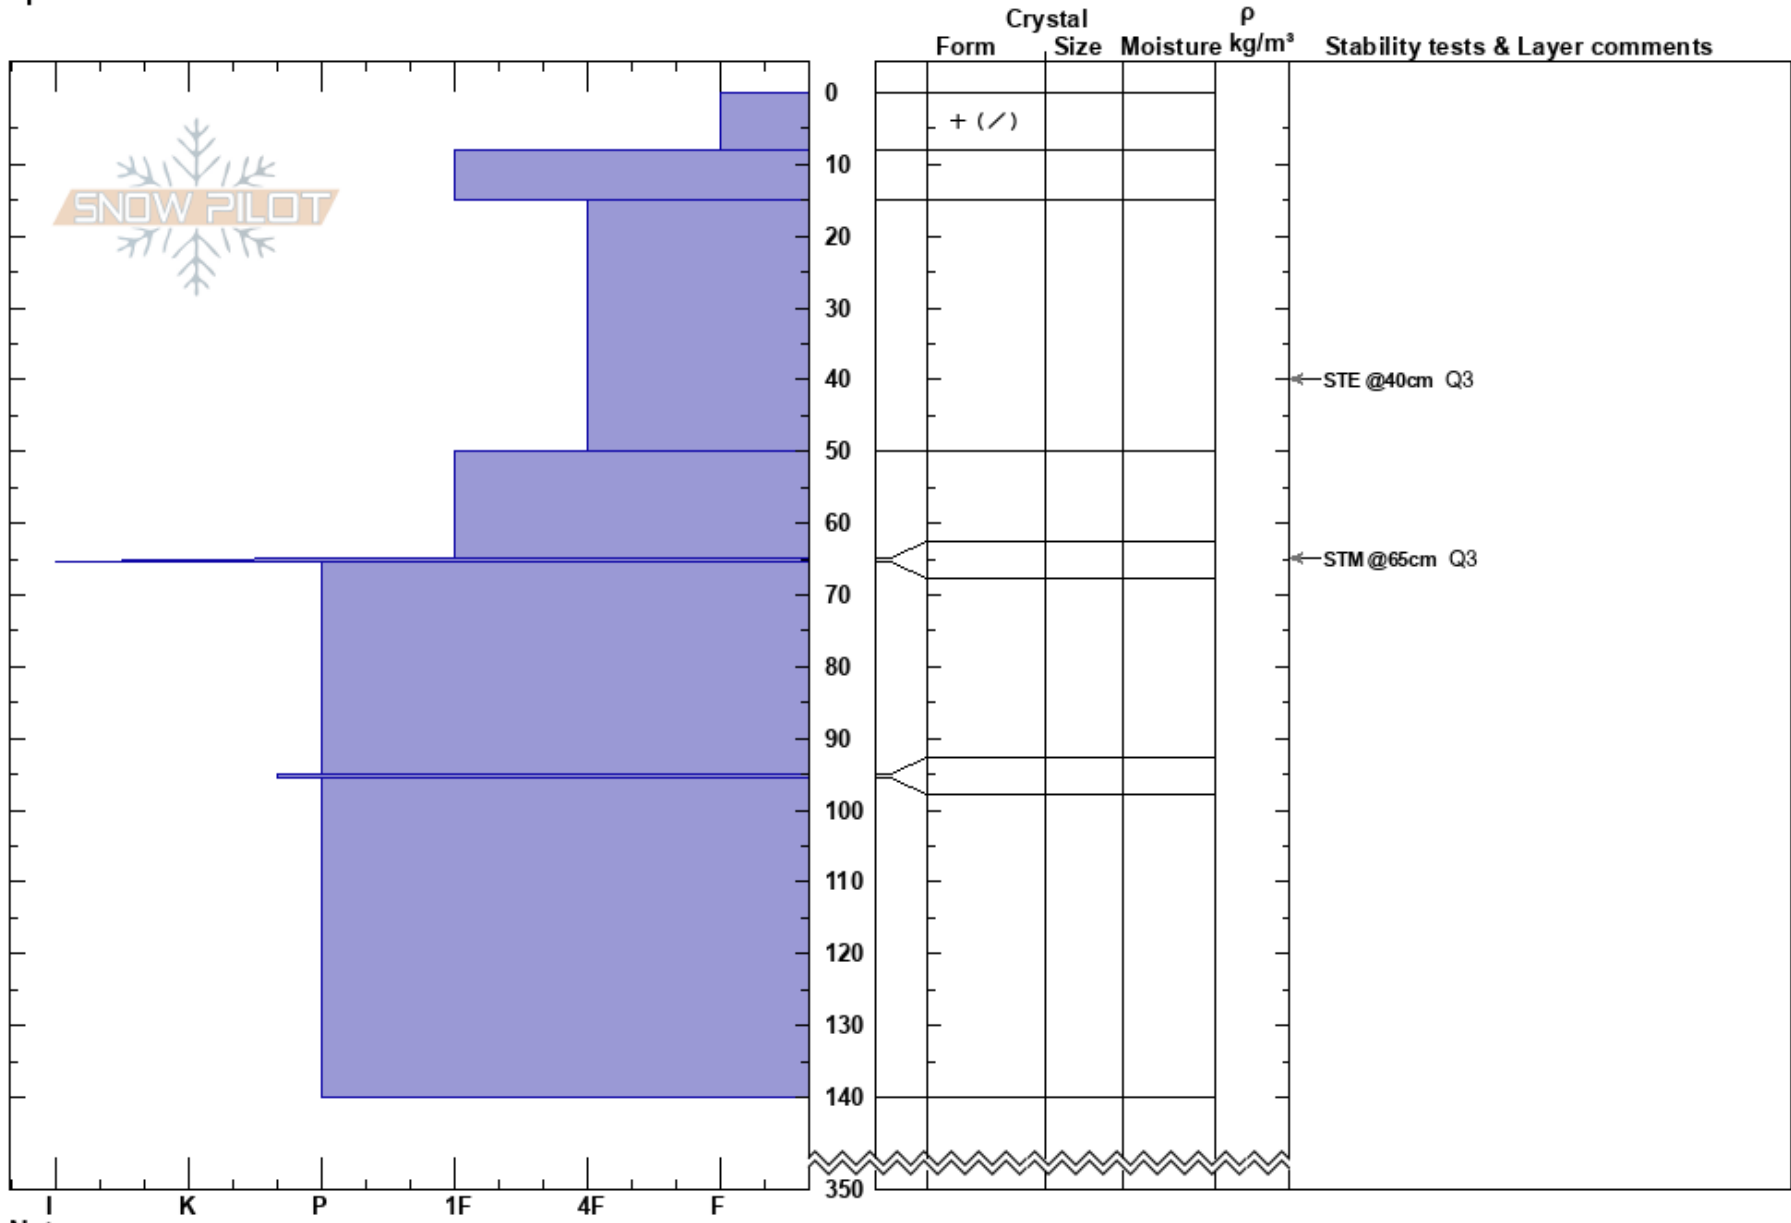

San Francisco N
 Tordrillo Range
 AK
 Elevation: 4572 ft
 Aspect: 0°
 Specifics:

Wes Wylie
 02/13/2023 - 1:15pm
 Co-ord: 61.63990N, -151.99102W
 Slope Angle: 22°
 Wind Loading:

Stability: **HS:350**
 Air Temperature: 14°C **PF: 30** 65-65.5cm: Problematic layer
 Sky Cover: CLR **PS: 15**
 Precipitation: NO
 Wind:

Notes: Pit Data Entered w/ Desi Sherwood
 Due to incoming weather we were unable to complete more tests and observations