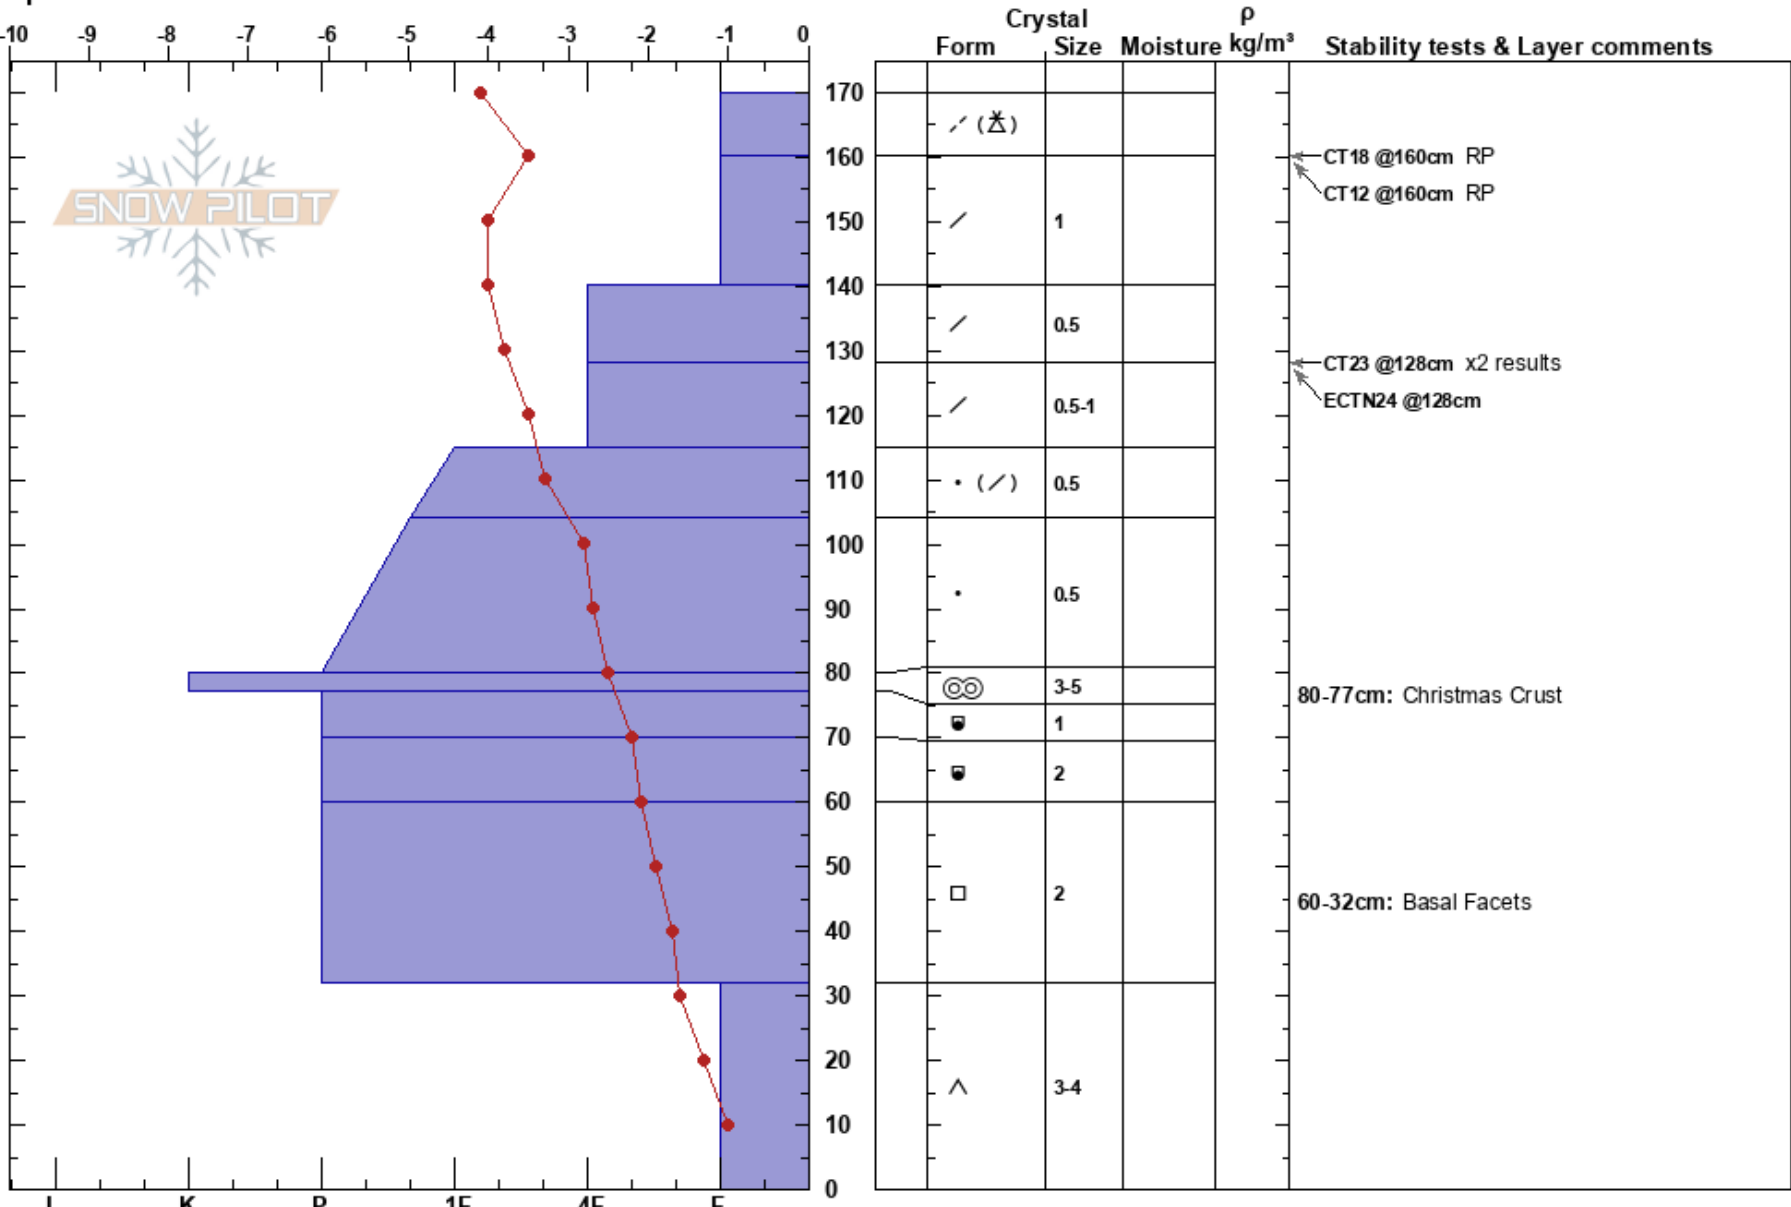

Canuck Pass
 Purcell
 MT
 Elevation: 1800 m
 Aspect: N
 Specifics:

M. Krmpotich
 02/13/2023 - 11:30am
 Co-ord: 48.91558N, -116.05659W
 Slope Angle: 26°
 Wind Loading:

Stability: HS:170
 Air Temperature: -4.2°C PS: 15
 Sky Cover: BKN
 Precipitation: S-1
 Wind: Calm
 Layer Notes:
 80-77cm: Christmas Crust
 60-32cm: Basal Facets

Notes: Christmas Crust still bridging in this location, subtle facets above crust. No Lucky Fri 1/13 crust here. Subtle 1.5mm SH @ 140, did not find until test result.