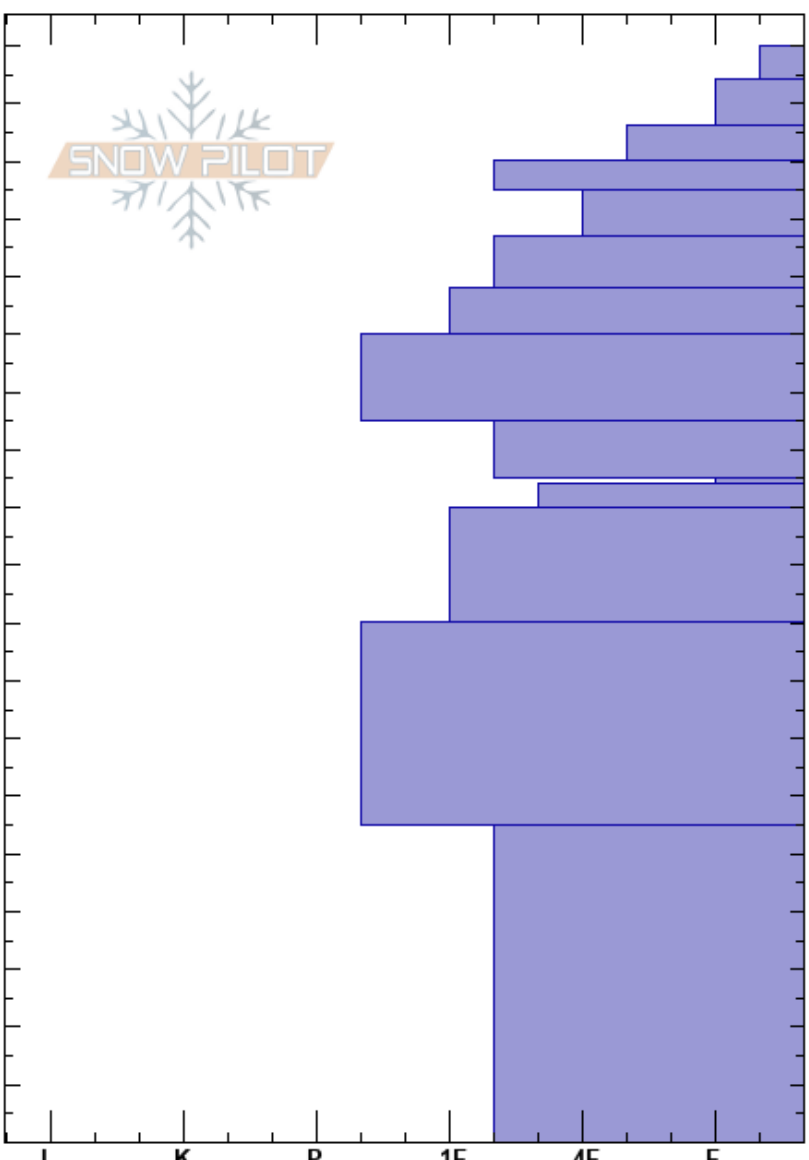

ScienceBowl/BearBasin
 Madison Range-N
 MT
 Elevation: 9190 ft
 Aspect: 80°
 Specifics:

Alex Marienthal
 02/13/2023 - 11:50am
 Co-ord: 45.32489N, -111.38175W
 Slope Angle: 34°
 Wind Loading: previous

Stability: Good
 Air Temperature: -2.5°C
 Sky Cover: OVC
 Precipitation:
 Wind: W Light Breeze

HS: 190
 PF: 45
 PS: 17
 115-114cm: Problematic layer

Depth (cm)	Crystal		Moisture	ρ kg/m ³	Stability tests & Layer comments
	Form	Size			
190	/ (Ø)	0.5-1			
180	/				
170	/				
160	•				
150	•				
140	•				
130	•				
120	⊖	1			
115	∇	2-6			← ECTP29 @115cm
110	⊖	1-2			
100	⊖	1-2			
90					
80					
70	⊖	2-3			
60					
50					
40					
30	□	2-4			
20					
10					
0					