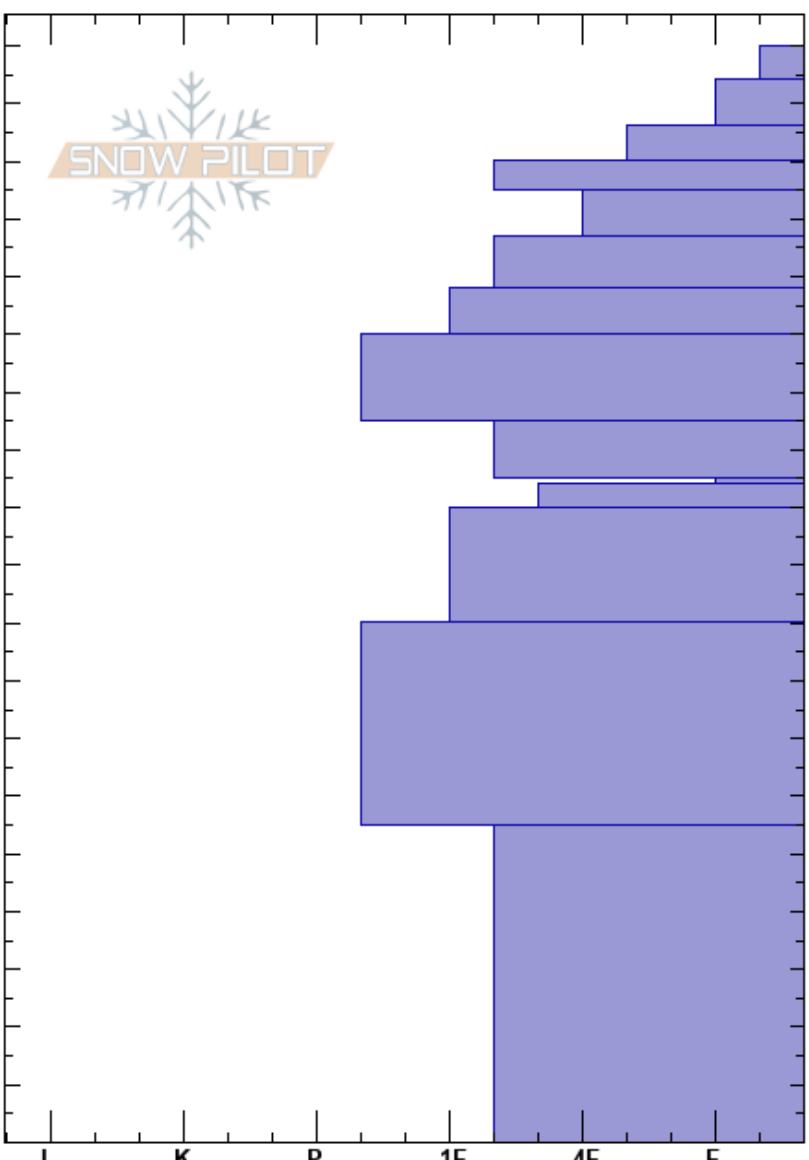

ScienceBow/BearBasin
 Madison Range-N
 MT
 Elevation: 9190 ft
 Aspect: 80°
 Specifics:

Alex Marienthal
 02/13/2023 - 11:50am
 Co-ord: 45.32489N, -111.38175W
 Slope Angle: 34°
 Wind Loading: previous

Stability: Good
 Air Temperature: -2.5°C
 Sky Cover: OVC
 Precipitation:
 Wind: W Light Breeze

HS: 190
 PF: 45
 PS: 17
 115-114cm: Problematic layer

Height (cm)	Crystal		Moisture	ρ kg/m ³	Stability tests & Layer comments
	Form	Size			
190	/ (Ø)	0.5-1			
180	/				
170	/				
160	•				
150	•				
140	•				
130	•				
120	⊖	1			
115	∨	2-6			← ECTP29 @115cm
110	⊖	1-2			
100	⊖	1-2			
90					
80					
70	⊖	2-3			
60					
50					
40					
30	□	2-4			
20					
10					
0					