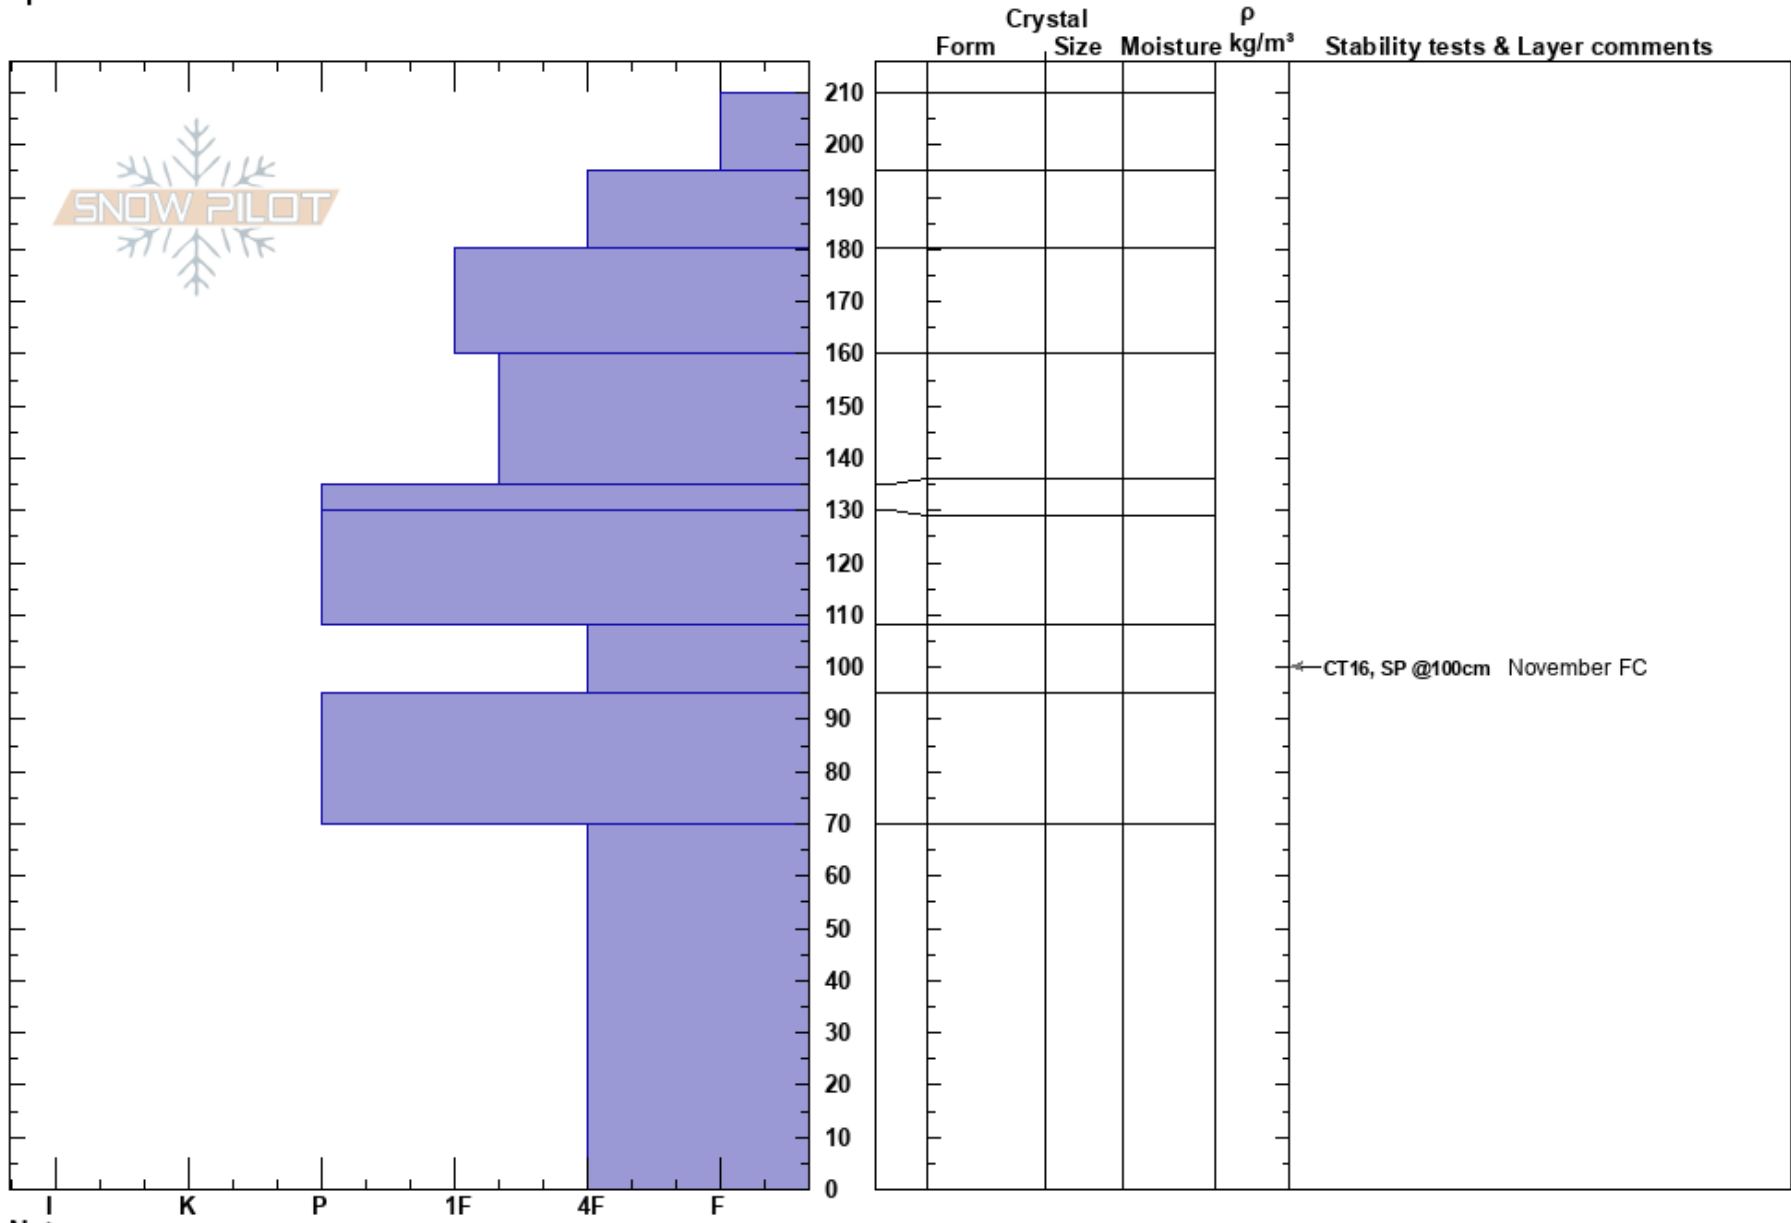

Ladys first
 Rockies
 BC
 Elevation: 2000 m
 Aspect: E
 Specifics:

Rob Turner
 13/02/2023 - 13:00
 Co-ord:
 Slope Angle: 30°
 Wind Loading:

Stability:
 Air Temperature: -2°C
 Sky Cover: BKN
 Precipitation: S-1
 Wind: Calm
 HS:210
 PF: 45
 PS: 25
 108-95cm: Problematic layer