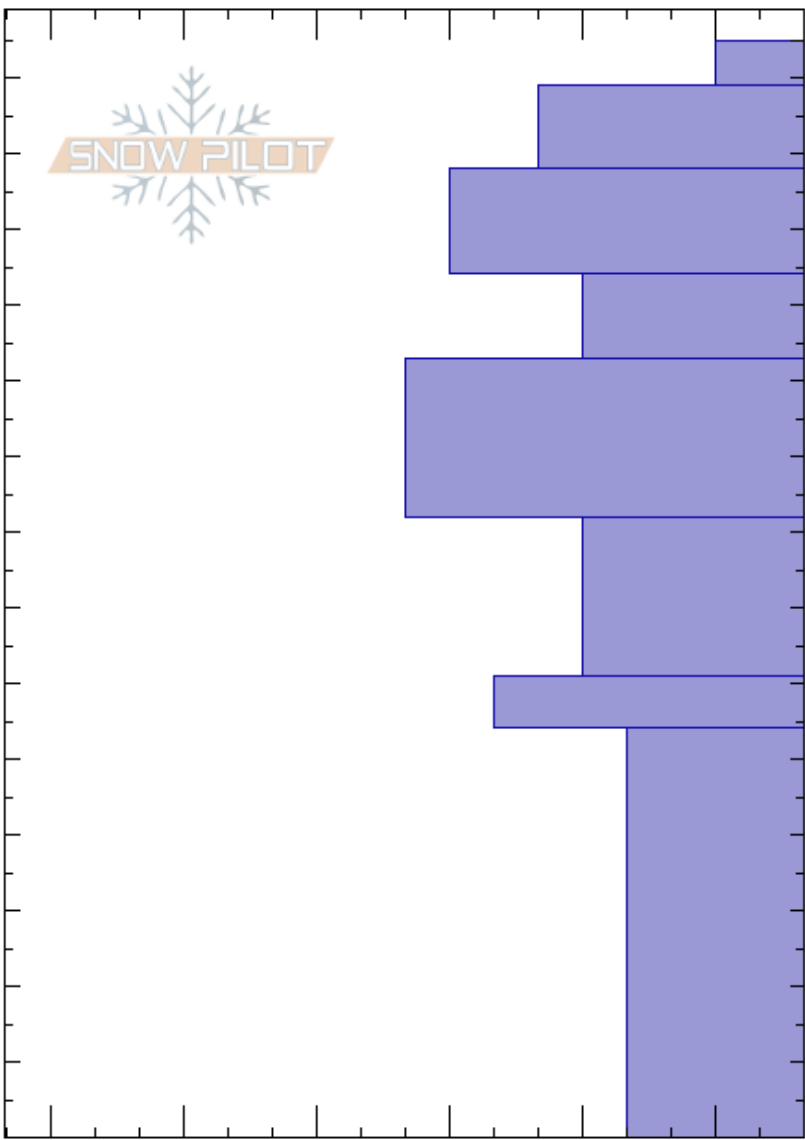

Diagonal Meadow  
 Bridger Range  
 MT  
**Elevation:** 8392 ft  
**Aspect:** 80°  
**Specifics:** Pit dug in a Ski Area; Ski tracks on slope; We skied slope

Bridger Bowl  
 02/13/2023 - 10:00am  
**Co-ord:** 45.80372N, -110.93109W  
**Slope Angle:** 37°  
**Wind Loading:** previous

**Stability:**  
**Air Temperature:** HS: 145  
**Sky Cover:** BKN  
**Precipitation:** NO  
**Wind:** Calm  
**PF:** 21  
**Layer Notes:**

Depth (cm)	Crystal		Moisture	$\rho$ kg/m <sup>3</sup>	Stability tests & Layer comments
	Form	Size			
145					
140	+	1			
130	/	1			
120	•	2			
110	•	2			
100	•	2			
90	•	2			
80					
70	⊖	2-3			
60	⊙ ⊙ (□)	3			
50					← ECTN17 @54cm
40					
30	□	3			
20					
10					
0					