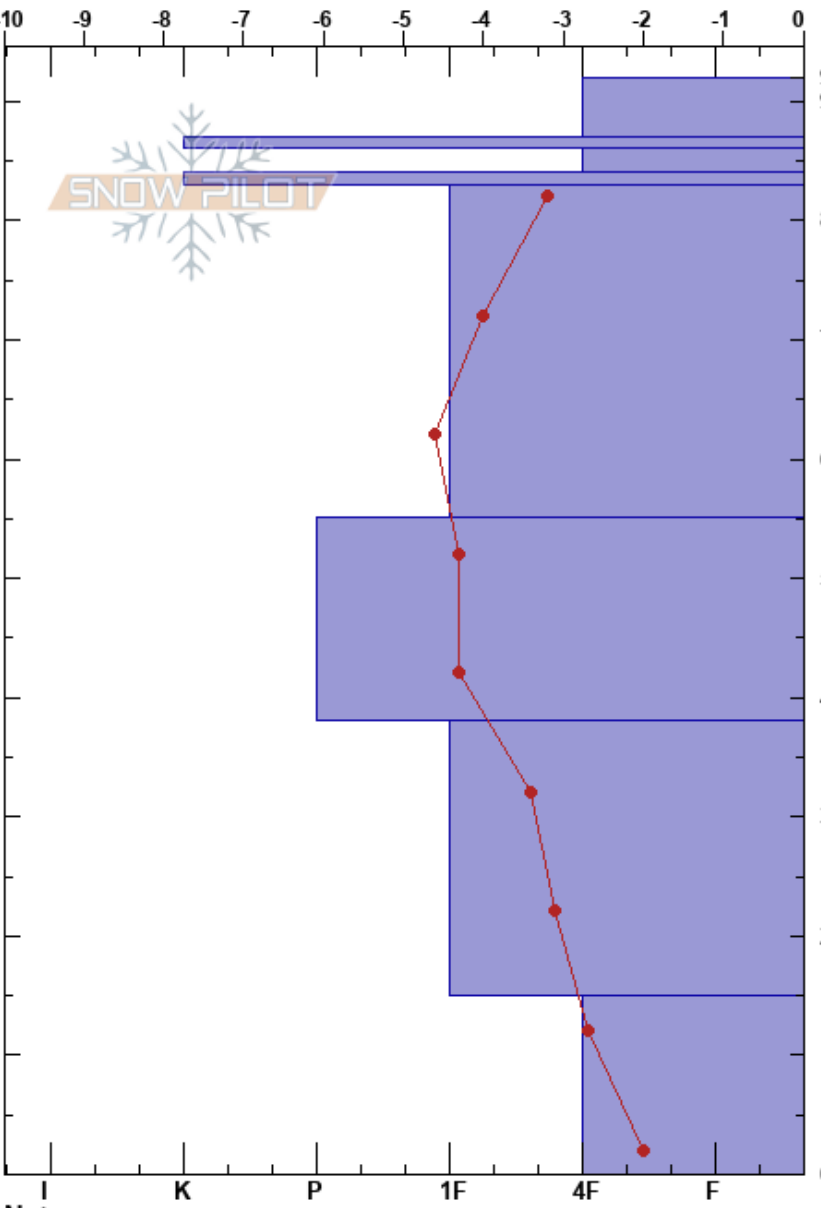

Kultakero NE
 Petteri Nurminen
 13/02/2023 - 17:00
 Finland
 Elevation: 357 m
 Aspect: NE
 Co-ord: 67.02926N, 27.23420E
 Slope Angle: 27°
 Wind Loading: yes
 Specifics: Cracking; Recent avalanche activity on similar slopes; We skied slope

Stability:
 Air Temperature: 1°C
 Sky Cover: FEW
 Precipitation: NO
 Wind: NW Strong
 HS:92
 PF: 15
 86-84cm: Problematic layer

Height (cm)	Crystal		Moisture	ρ kg/m ³	Stability tests & Layer comments
	Form	Size			
92	■				
90	/				
88	⊙				
86	□				← CT11, SC @85cm
84	■				
80					
70					
60					
50					
40					
30					
20					
10	□				
0					