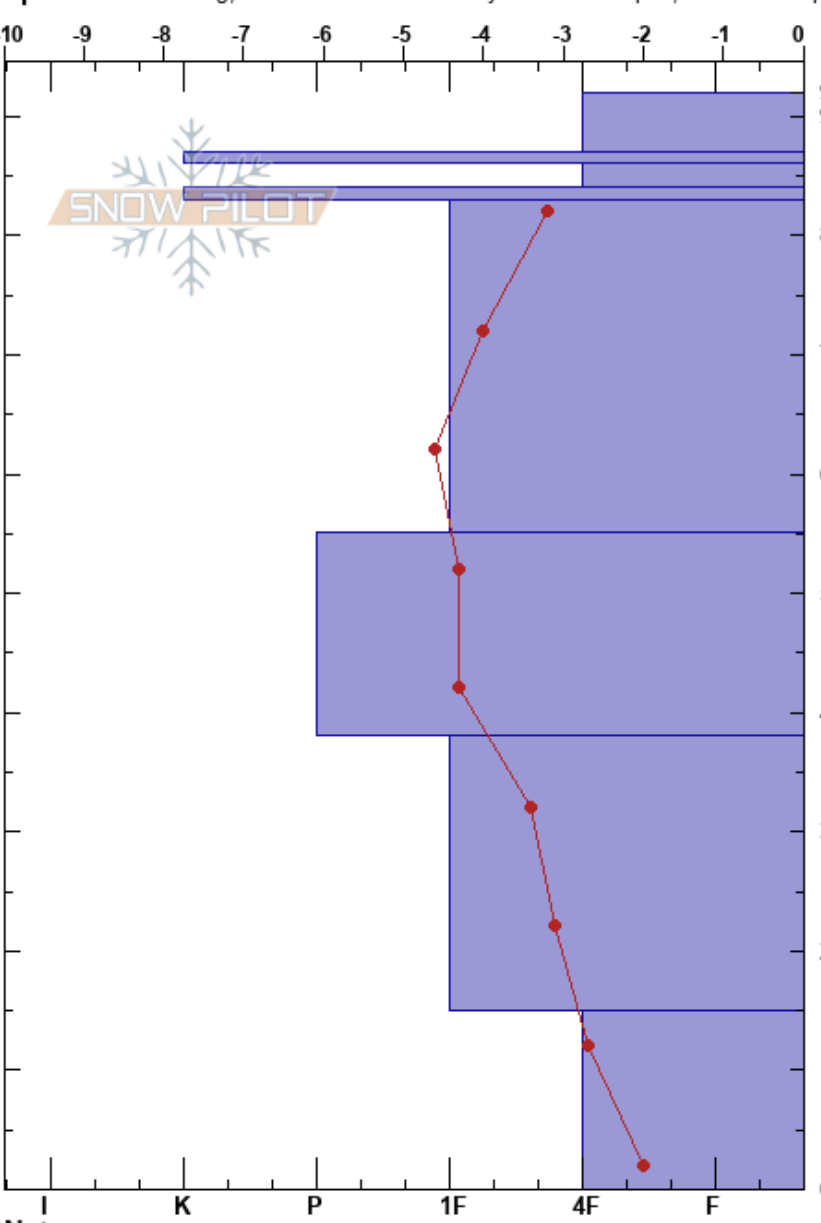

Kultakero NE
 Petteri Nurminen
 13/02/2023 - 17:00
 Finland
 Elevation: 357 m
 Aspect: NE
Co-ord: 67.02926N, 27.23420E
Slope Angle: 27°
Wind Loading: yes
Specifics: Cracking; Recent avalanche activity on similar slopes; We skied slope

Stability:
Air Temperature: 1°C
Sky Cover: FEW
Precipitation: NO
Wind: NW Strong
HS: 92
PF: 15
 86-84cm: Problematic layer

Depth (cm)	Crystal		Moisture	ρ kg/m³	Stability tests & Layer comments
	Form	Size			
92	■				
90	/				
88	⊙				
86	□				← CT11, SC @85cm
84	■				
80					
70					
60					
50					
40					
30					
20					
10	□				
0					