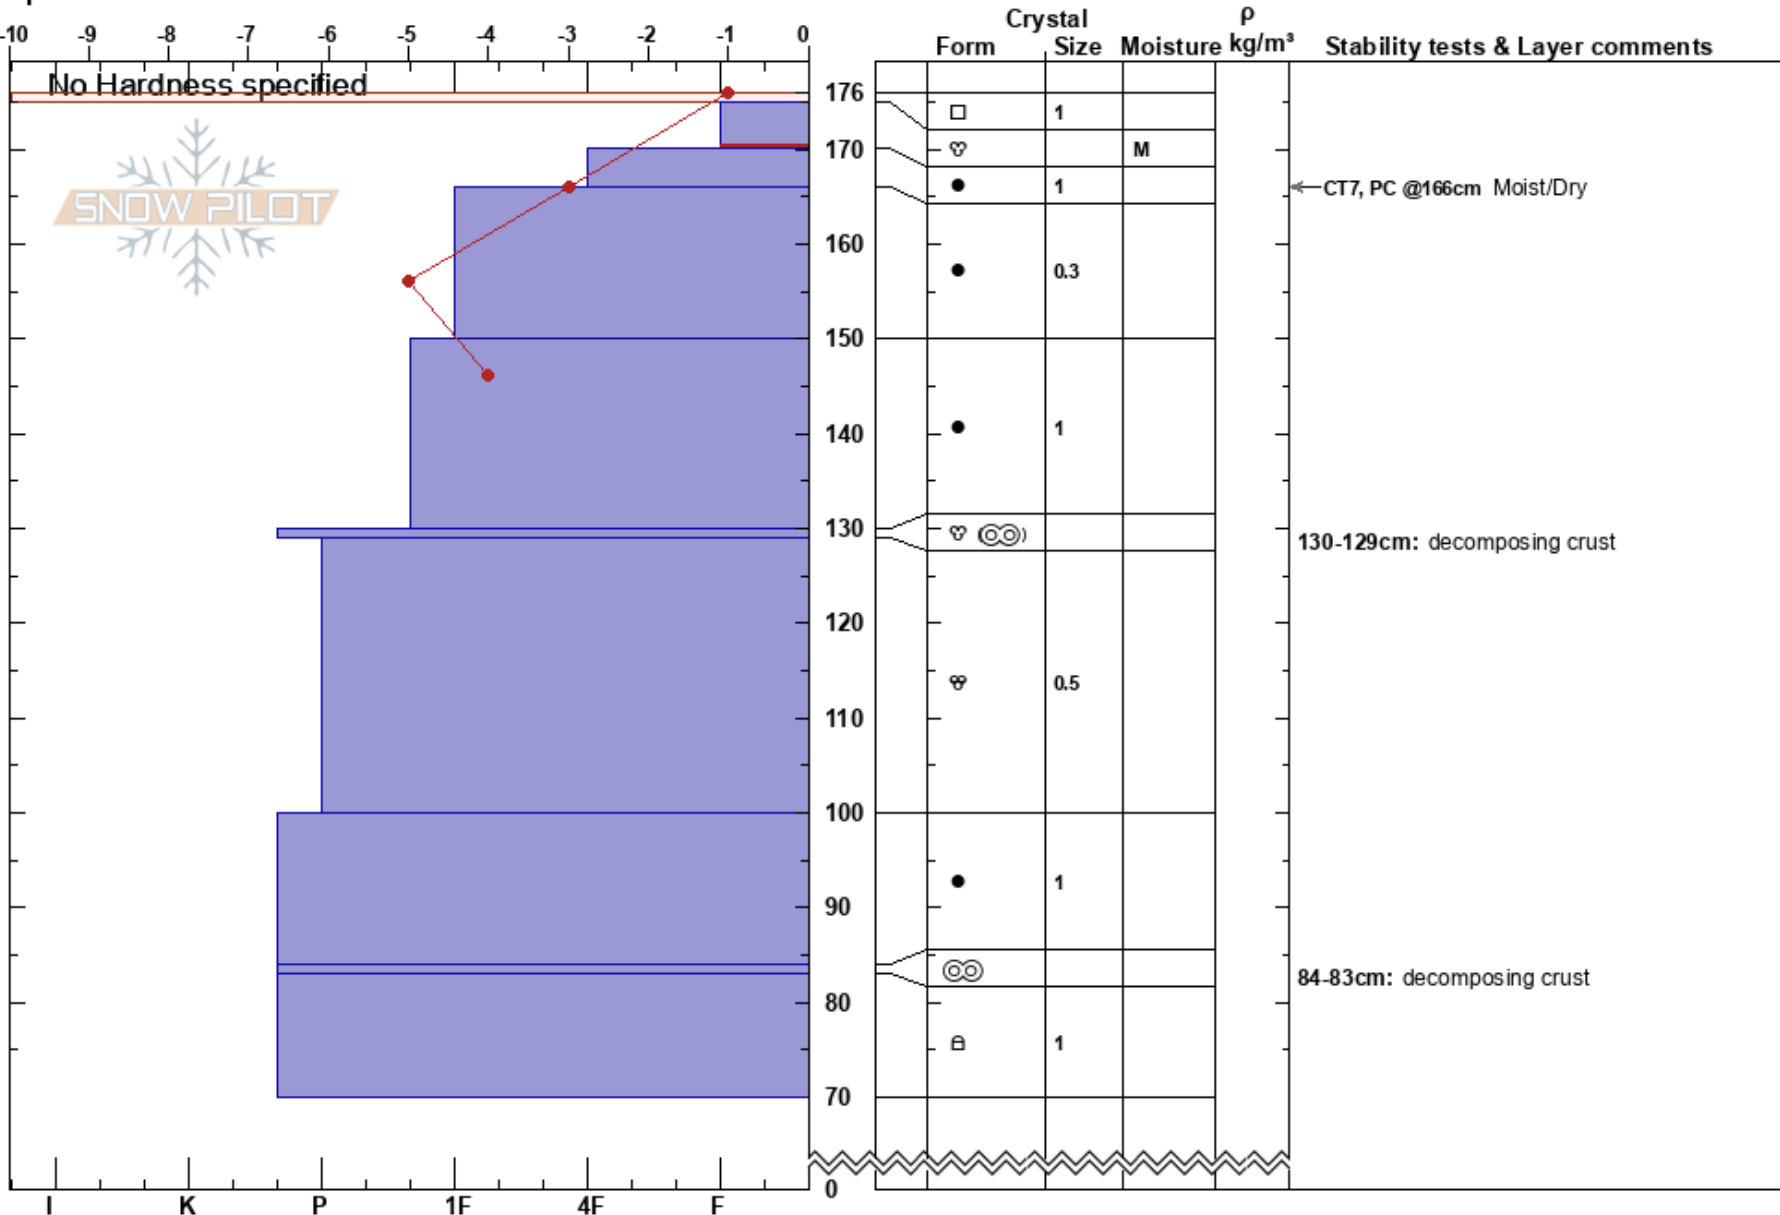

Lynx Lair
 Absaroka
 WY
 Elevation: 9300 ft
 Aspect: 151°
 Specifics:

Jacob Peterson
 02/12/2023 - 1:30pm
 Co-ord:
 Slope Angle: 21°
 Wind Loading:

Stability:
 Air Temperature: 3°C
 Sky Cover: CLR
 Precipitation: NO
 Wind: Calm

HS: 176
 Layer Notes:
 175-170cm: Problematic layer
 130-129cm: decomposing crust
 84-83cm: decomposing crust

Notes: