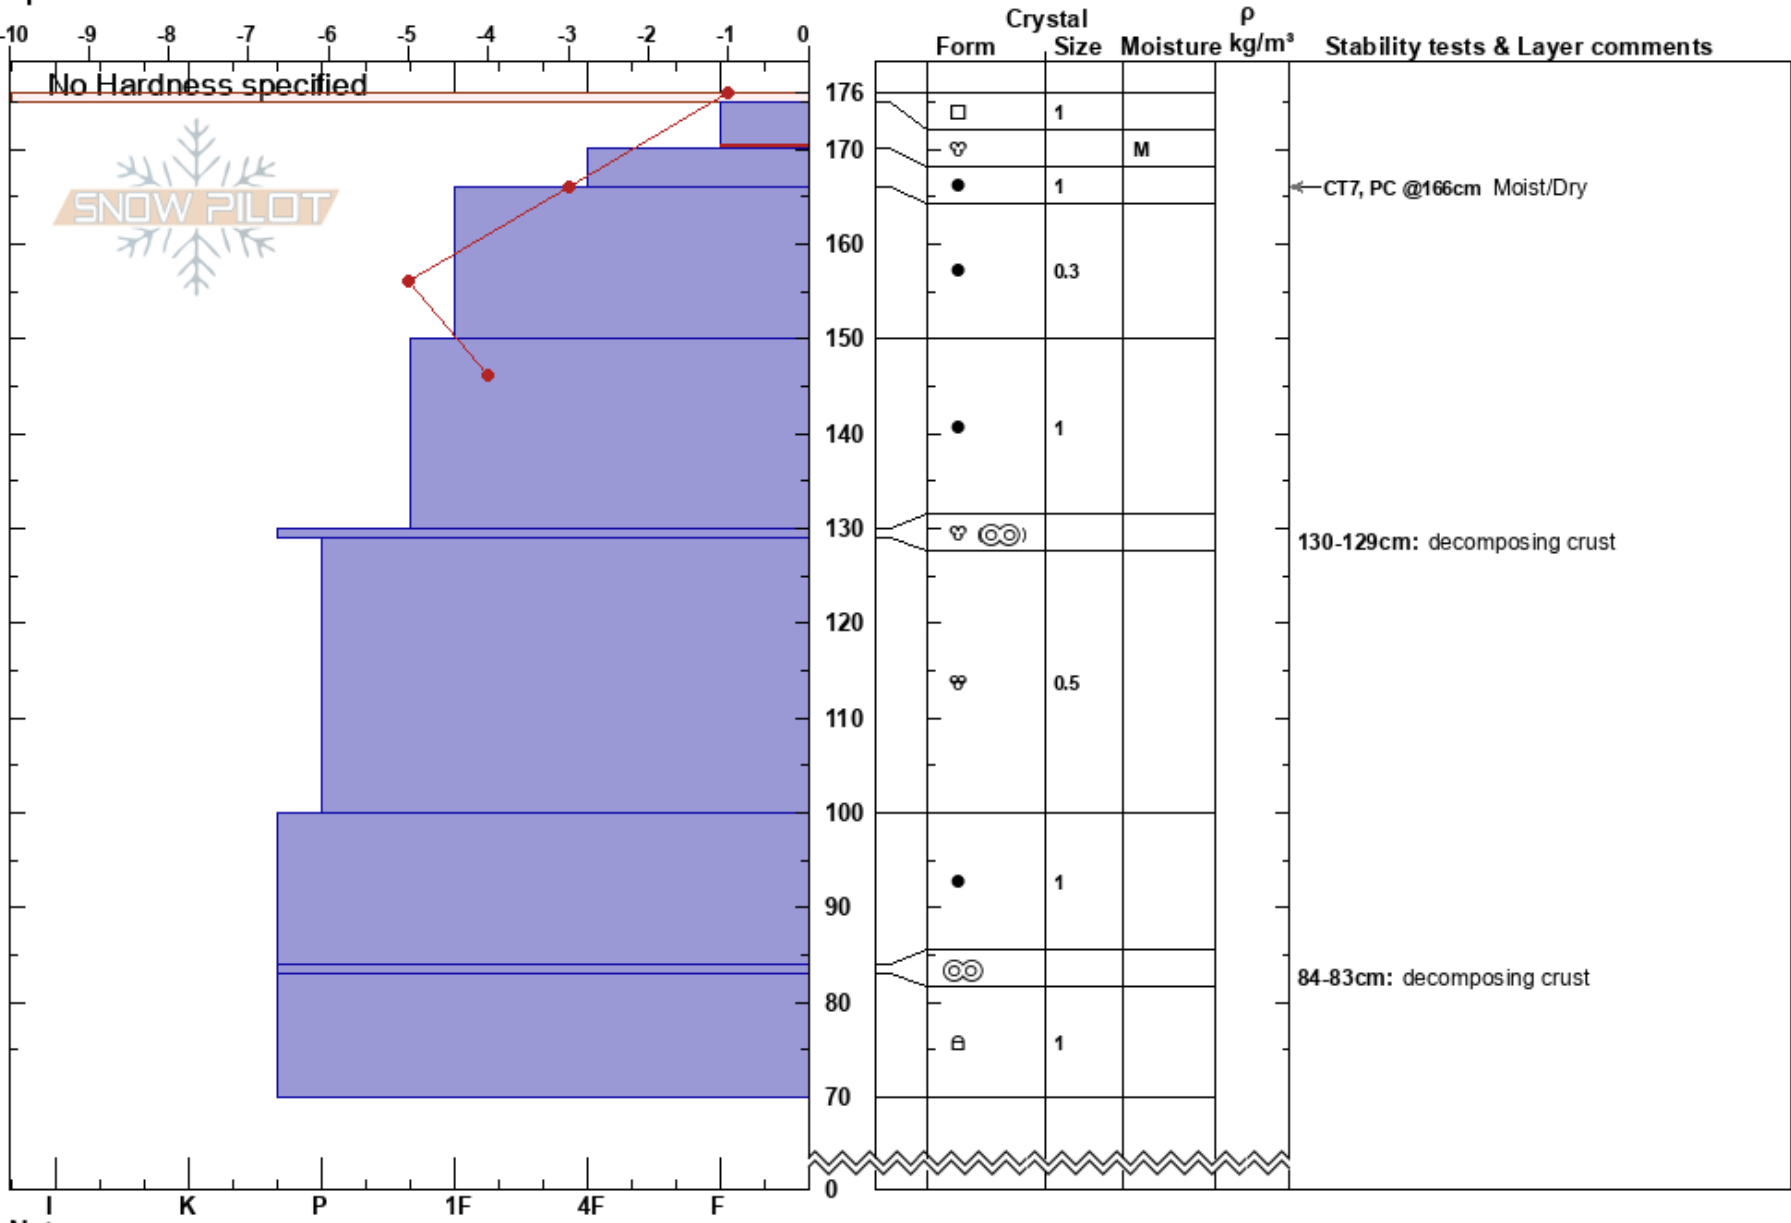

Lynx Lair
 Absaroka
 WY
 Elevation: 9300 ft
 Aspect: 151°
 Specifics:

Jacob Peterson
 02/12/2023 - 1:30pm
 Co-ord:
 Slope Angle: 21°
 Wind Loading:

Stability:
 Air Temperature: 3°C
 Sky Cover: CLR
 Precipitation: NO
 Wind: Calm

HS: 176
 Layer Notes:
 175-170cm: Problematic layer
 130-129cm: decomposing crust
 84-83cm: decomposing crust

Notes: