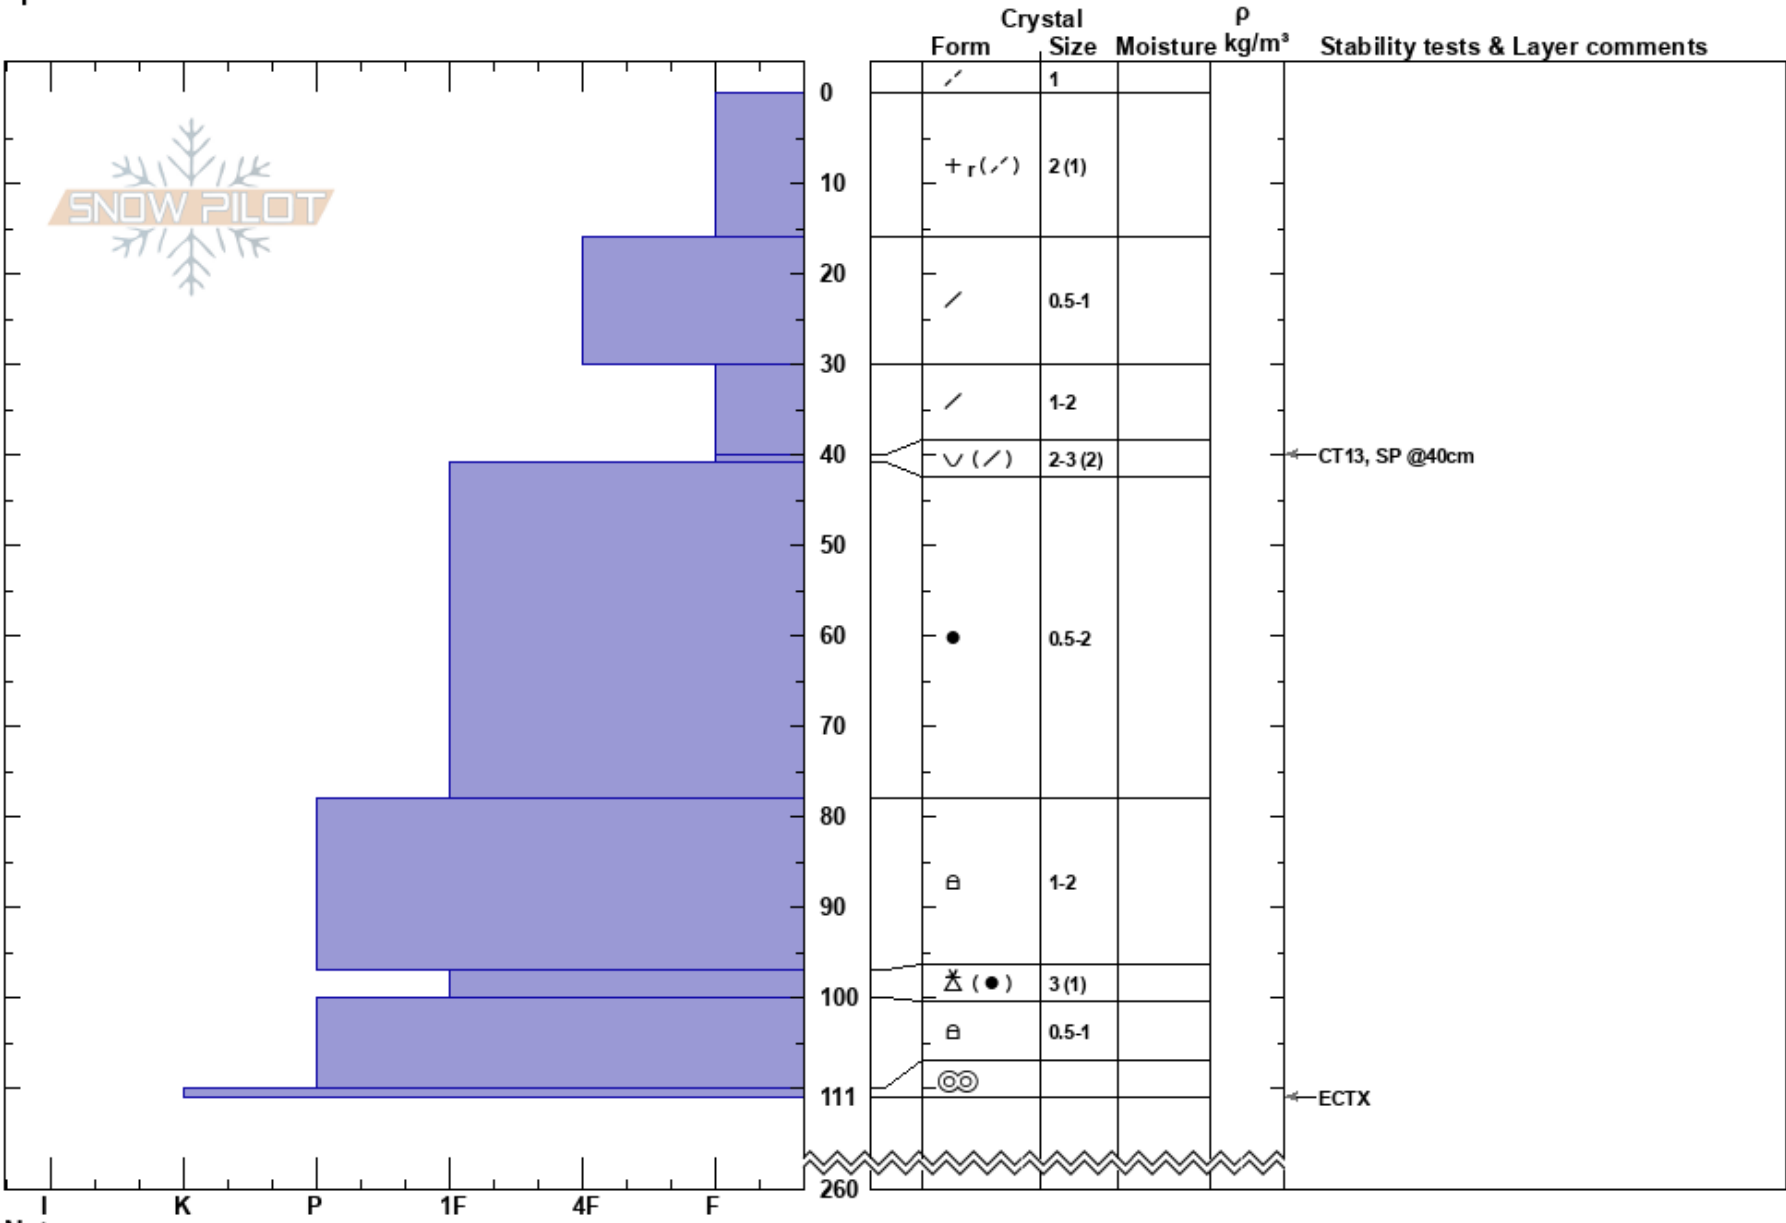

Kids Burger
 Wallowas
 OR
 Elevation: 7840 ft
 Aspect: NW
 Specifics:

Sarah Jakober
 02/03/2023 - 11:00am
 Co-ord: 45.14268N, -117.52245W
 Slope Angle: 34°
 Wind Loading: yes

Stability:
 Air Temperature: -3°C
 Sky Cover: OVC
 Precipitation: S-1
 Wind: SW Moderate

HS:260
 PF: 35
 PS: 20

Layer Notes:

Notes: