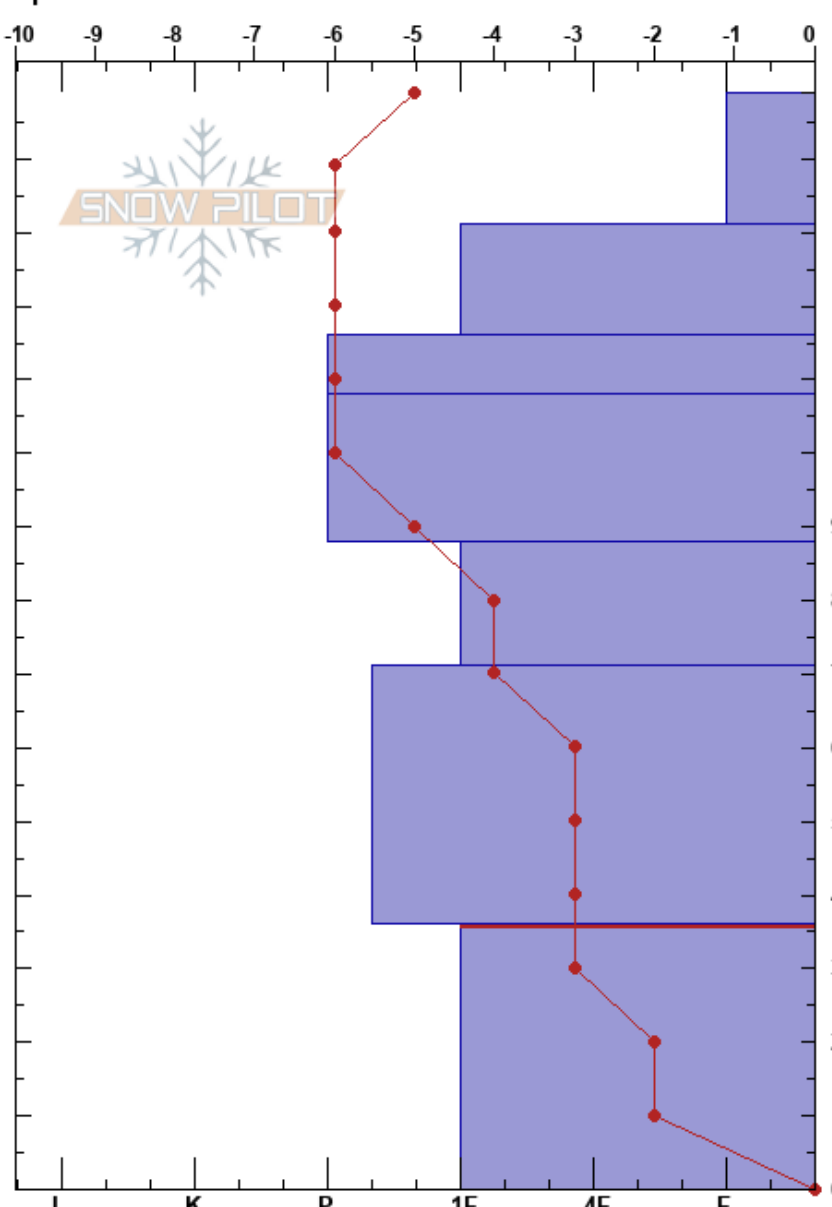

Ladies Downhill South
 Snowy Range
 WY
 Elevation: 9968 ft
 Aspect: S
 Specifics:

Myron Allen
 02/12/2023 - 11:55am
 Co-ord: 41.33958N, -106.22094W
 Slope Angle: 4°
 Wind Loading: no

Stability:
 Air Temperature: -5°C
 Sky Cover: OVC
 Precipitation: NO
 Wind: S Calm

HS: 149
 PF: 29 108-88cm: 1 cm crust at 108 mm
 PS: 11 36-0cm: Problematic layer

Height (cm)	Crystal		Moisture (kg/m³)	Stability tests & Layer comments
	Form	Size		
149				
140	/	0.5		
130				← ECTN14 @131cm
120	•	0.5		
110	•	0.3		← ECTN24 @111cm
100	•	0.3		108-88cm: 1 cm crust at 108 mm
90				
80	⊖	0.5		
70				
60				
50	•	0.1		
40				
30				
20	□	2		
10				
0				← CTN