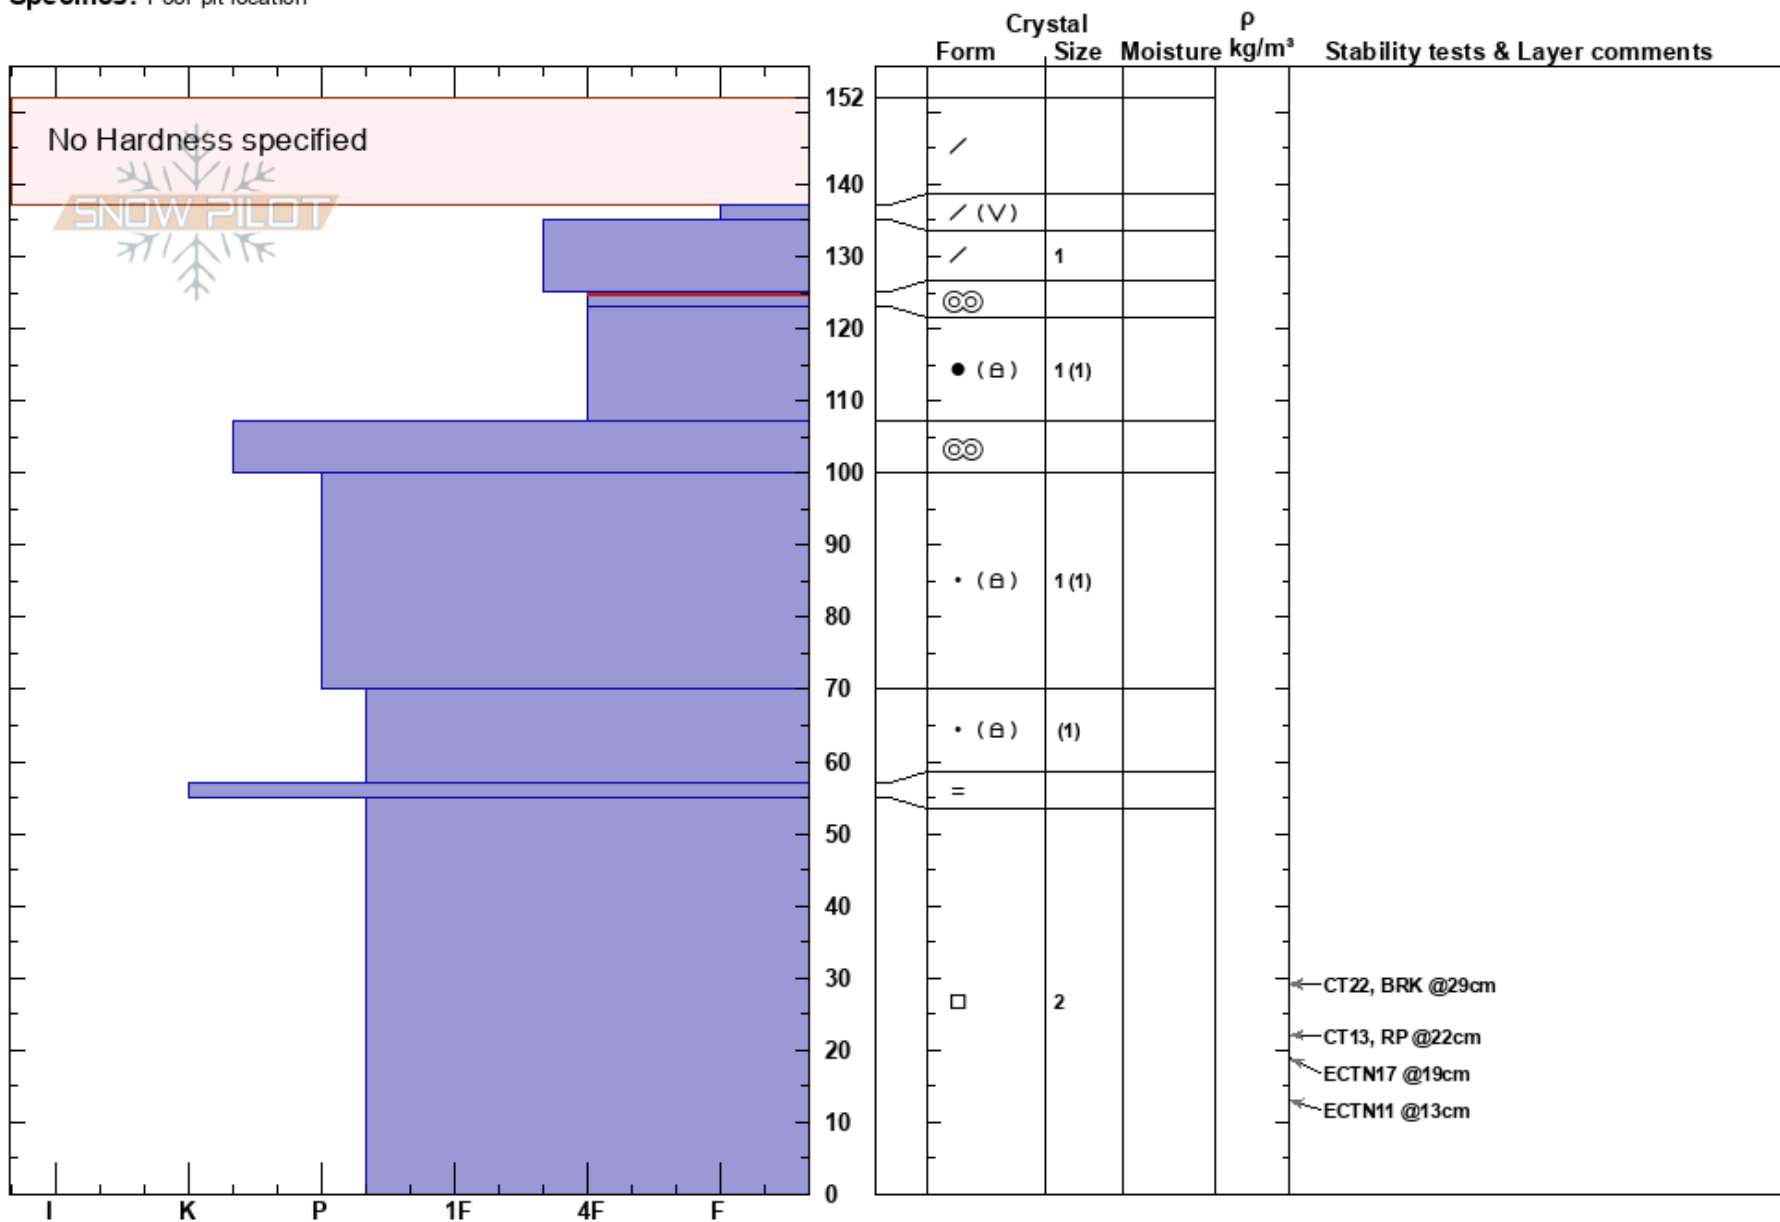

SF -2  
 monashee  
 CA  
 Elevation: 1602 m  
 Aspect:  
 Specifics: Poor pit location

Gabriel Porter-Henry  
 02/12/2023 - 3:00pm  
 Co-ord: 49.21614N, -117.83627W  
 Slope Angle:  
 Wind Loading:

Stability:  
 Air Temperature: -4.5°C  
 Sky Cover: X  
 Precipitation: NO  
 Wind:

HS: 152  
 125-123cm: Problematic layer

Notes: