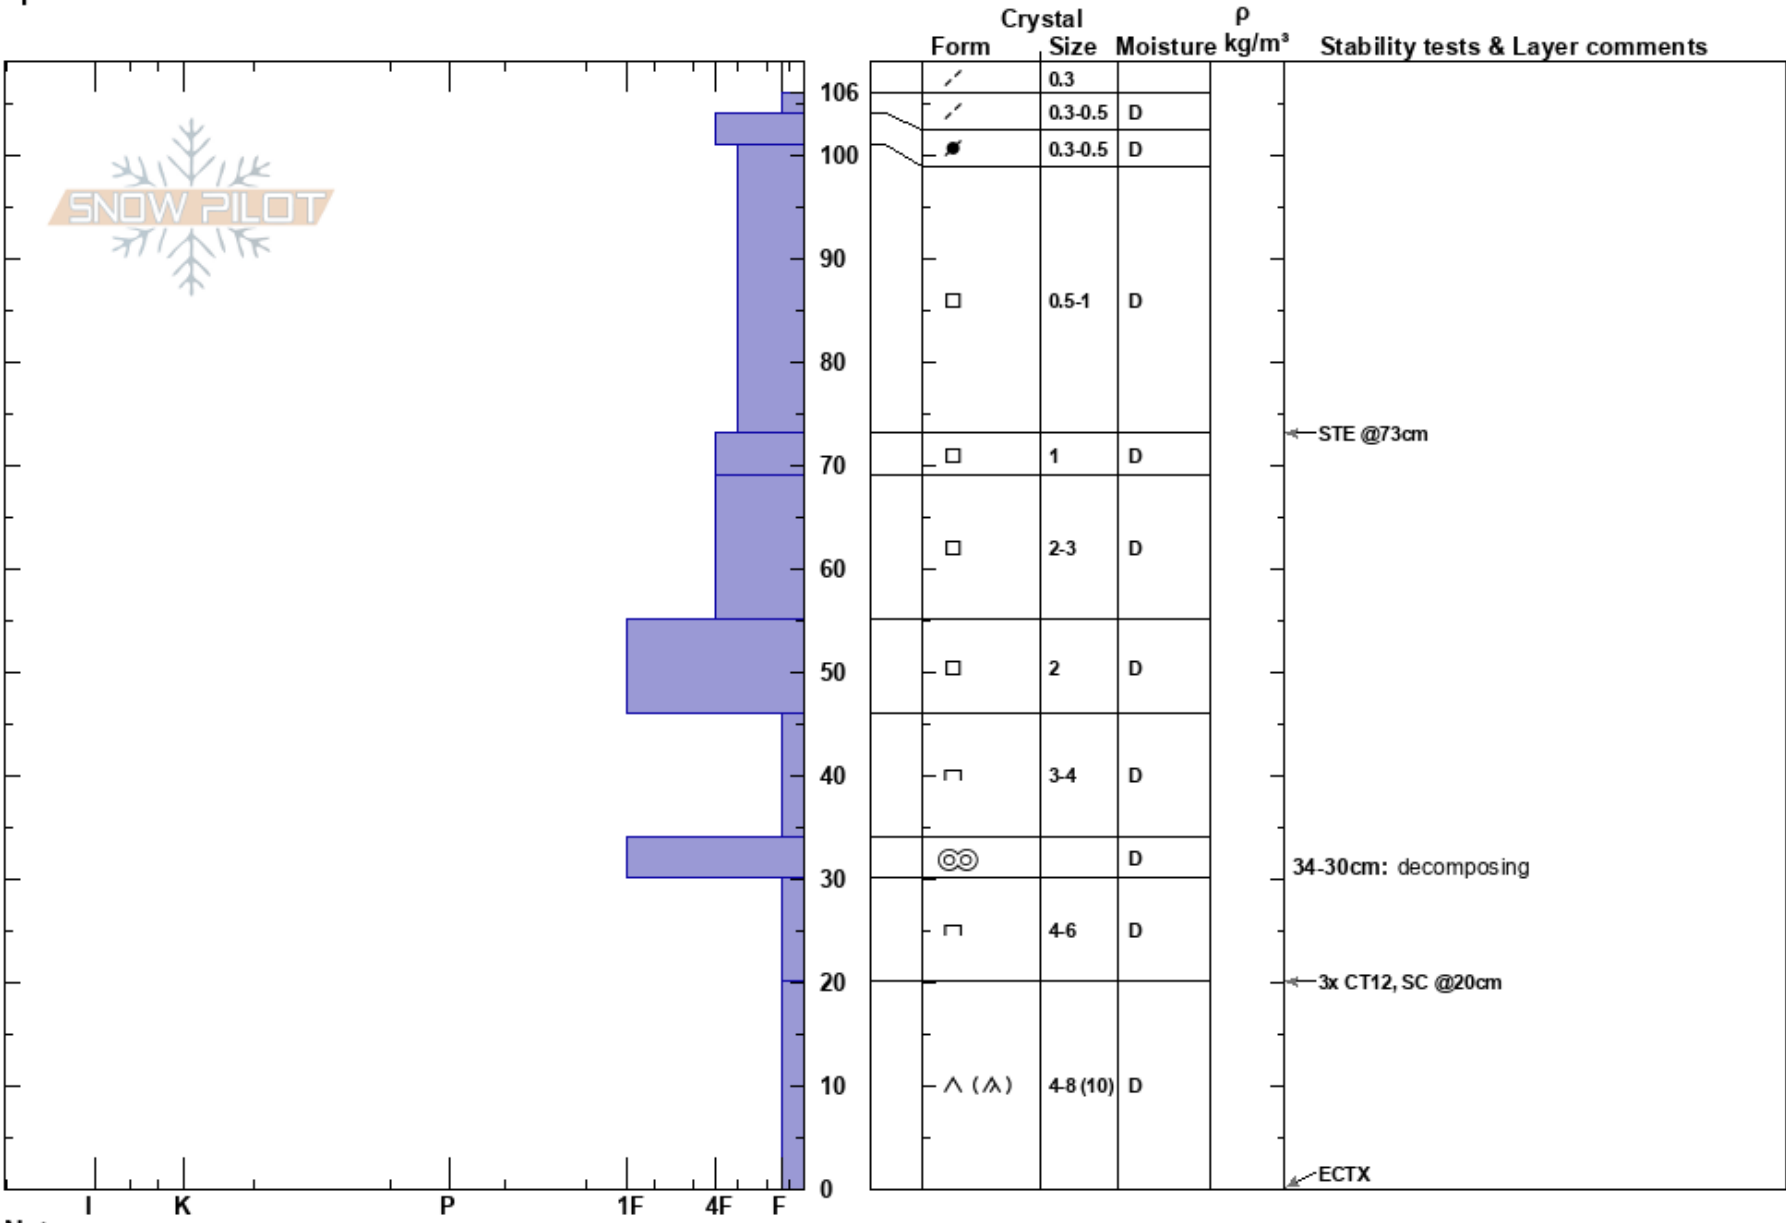

Quandary NE treeline
 Vail/Summit County
 CO
 Elevation: 11768 ft
 Aspect: NE
 Specifics:

Drew Gibson
 02/12/2023 - 1:00pm
 Co-ord: 39.39613N, -106.07609W
 Slope Angle: 25°
 Wind Loading: no

Stability:
 Air Temperature:
 Sky Cover: FEW
 Precipitation: NO
 Wind: W Light Breeze

HS: 106
 Layer Notes:
 34-30cm: decomposing

Notes: