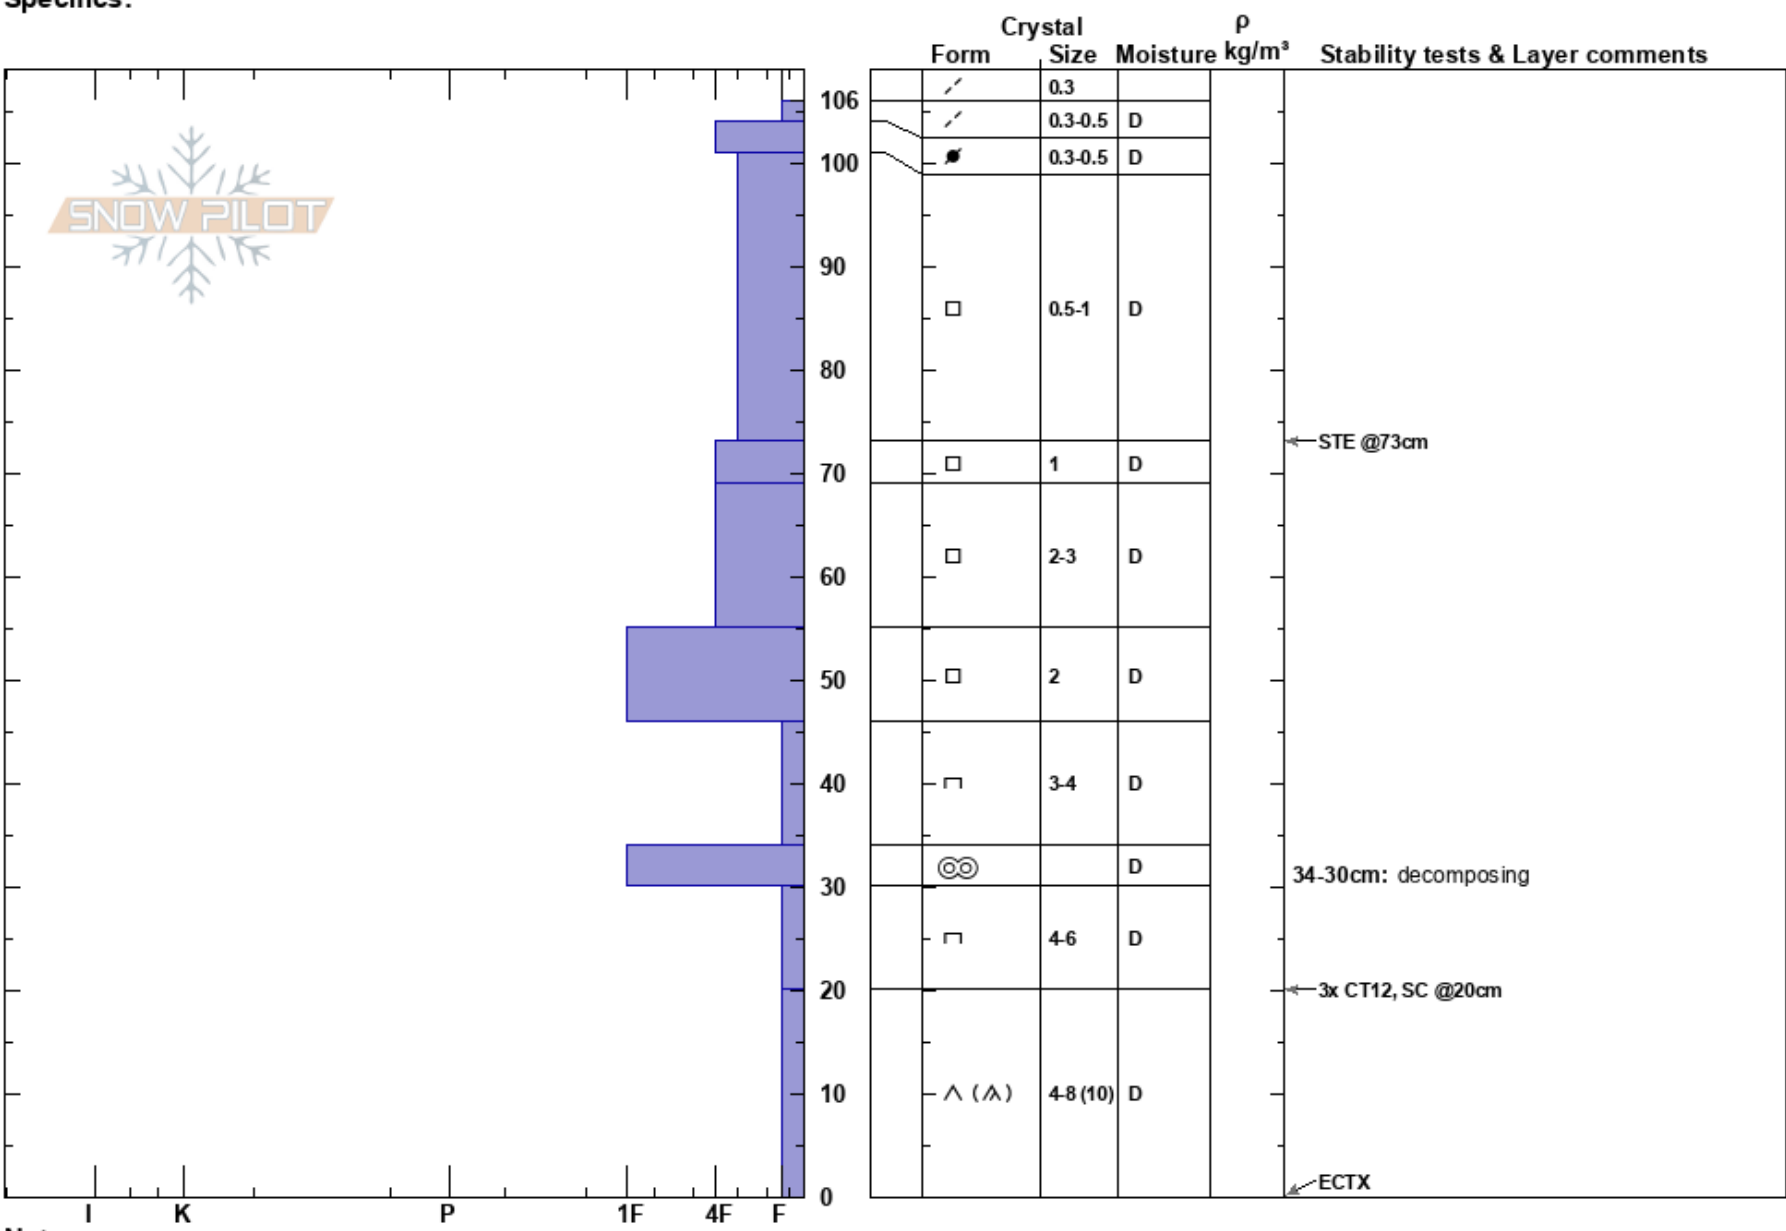

Quandary NE treeline  
 Vail/Summit County  
 CO  
 Elevation: 11768 ft  
 Aspect: NE  
 Specifics:

Drew Gibson  
 02/12/2023 - 1:00pm  
 Co-ord: 39.39613N, -106.07609W  
 Slope Angle: 25°  
 Wind Loading: no

Stability:  
 Air Temperature:  
 Sky Cover: FEW  
 Precipitation: NO  
 Wind: W Light Breeze

HS: 106  
 Layer Notes:  
 34-30cm: decomposing

Notes: