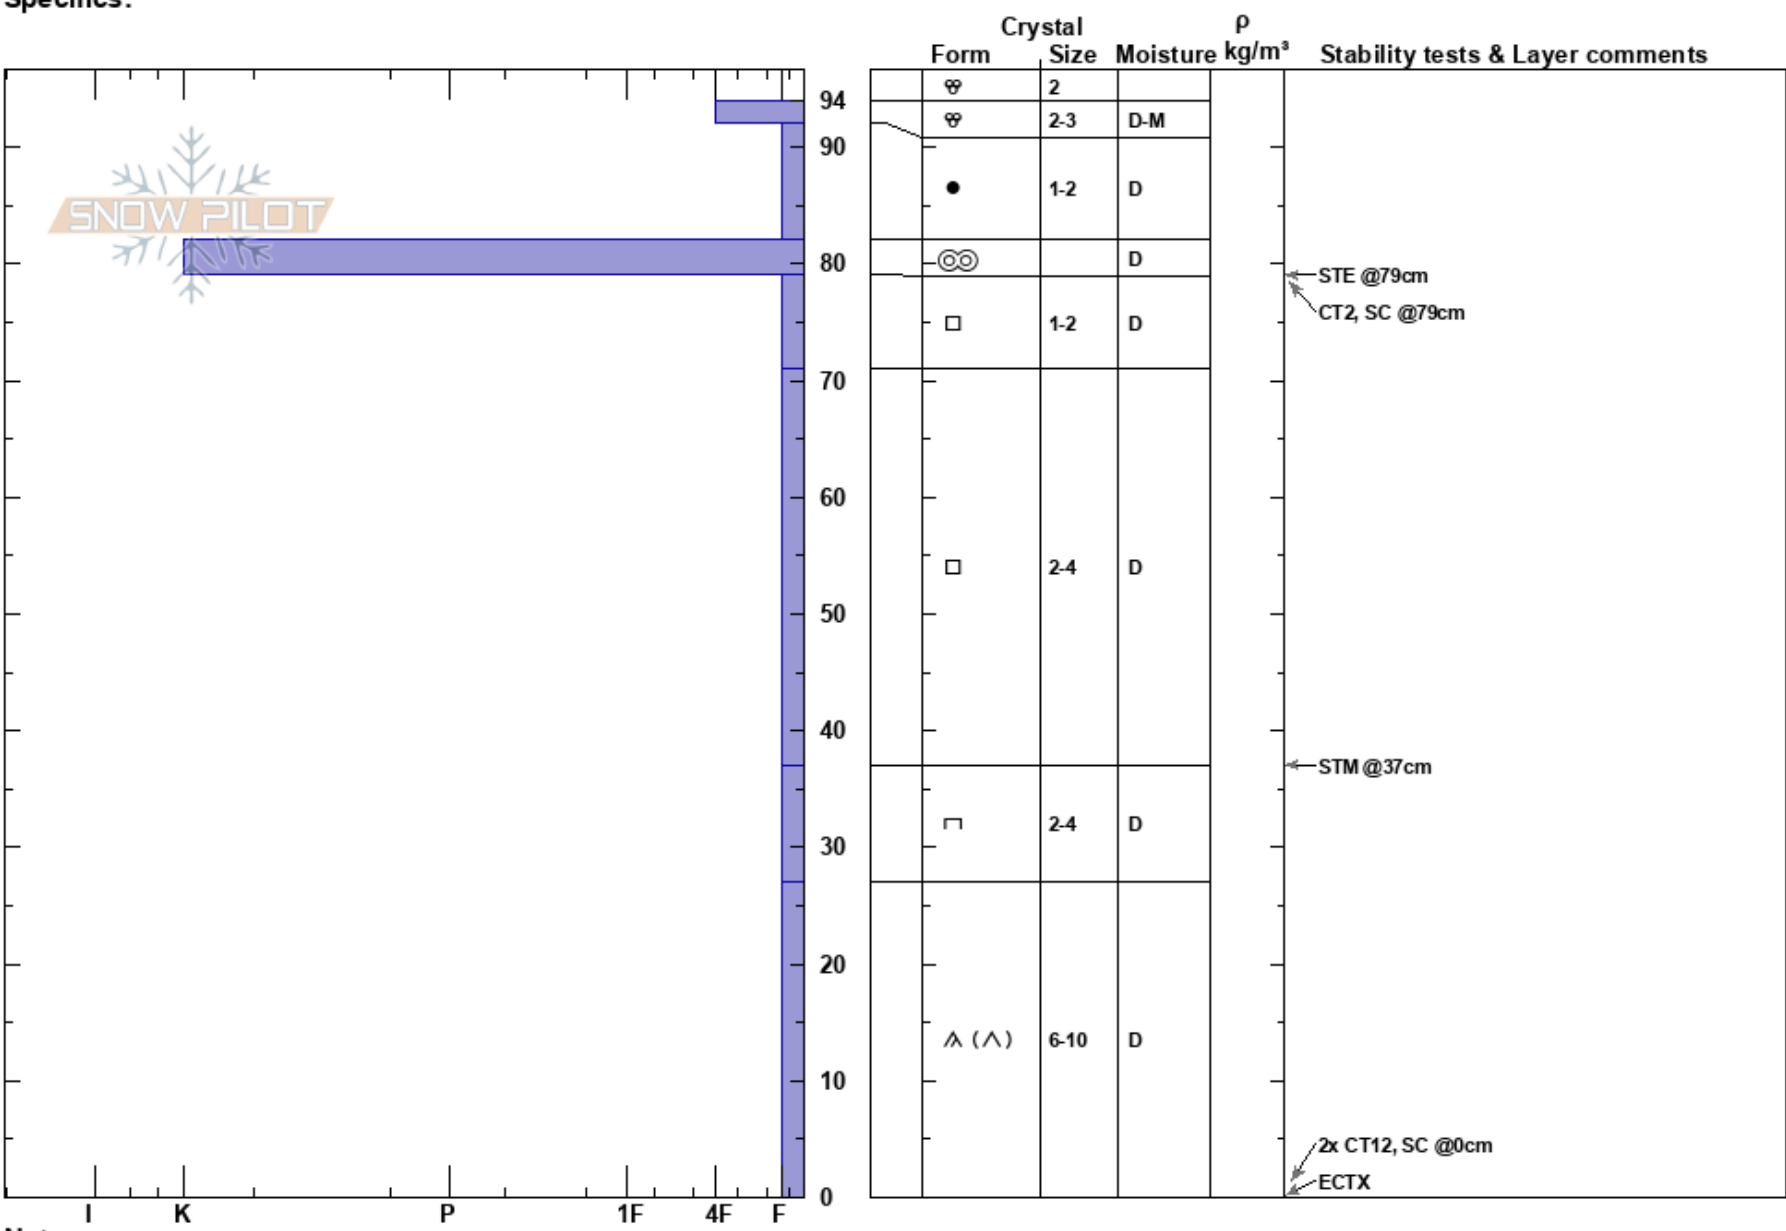

Quandary SE treeline
 Vail/Summit County
 CO
Elevation: 11633 ft
Aspect: SE
Specifics:

Drew Gibson
 02/12/2023 - 11:40am
Co-ord: 39.39041N, -106.07228W
Slope Angle: 24°
Wind Loading: no

Stability:
Air Temperature:
Sky Cover: FEW
Precipitation: NO
Wind: W Light Breeze

HS: 94

Layer Notes:

Notes: