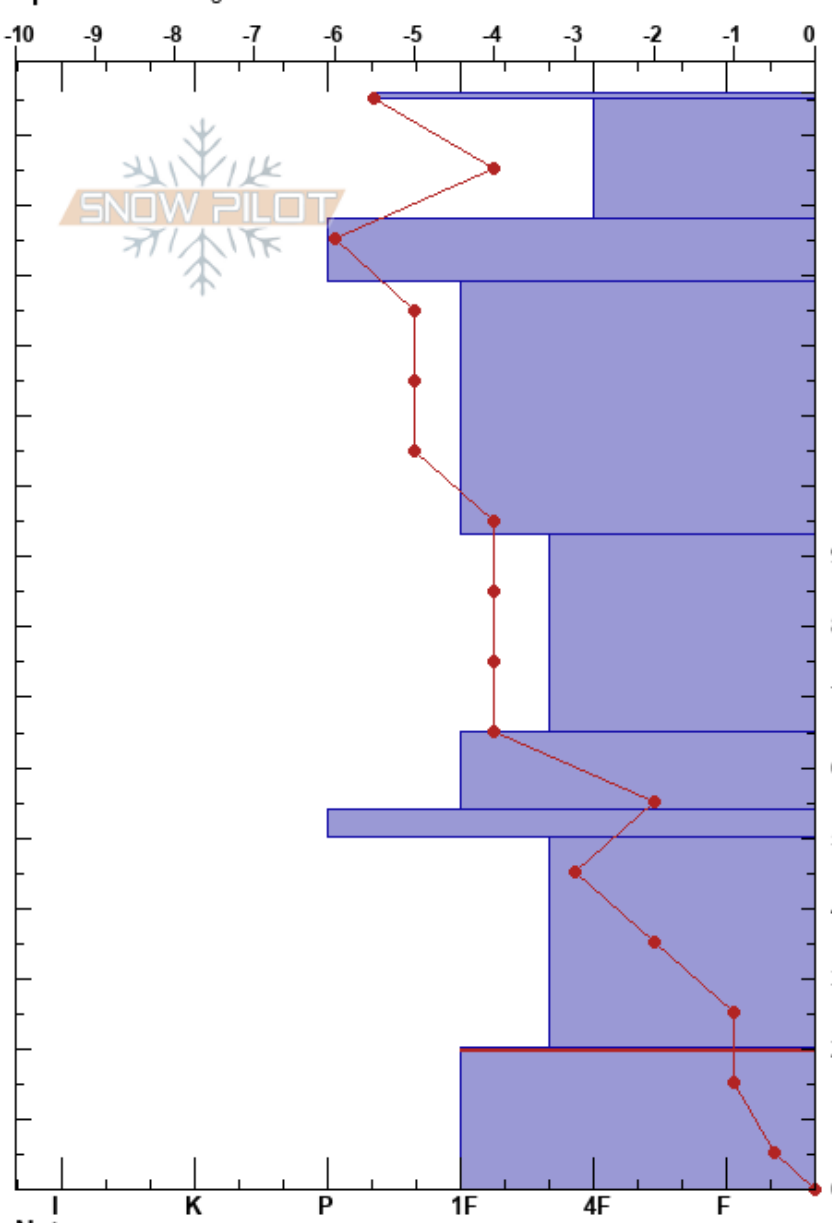

heavenly blue fan  
 Bridger Range  
 MT  
 Elevation: 8400 ft  
 Aspect: 80°  
 Specifics: Pit dug in a Ski Area

Bridger Bowl  
 02/12/2023 - 2:30pm  
 Co-ord:  
 Slope Angle: 42°  
 Wind Loading: no

Stability:  
 Air Temperature: -4.5°C PF: 36 20-0cm: Problematic layer  
 Sky Cover: FEW  
 Precipitation: NO  
 Wind: S Light Breeze

Depth (cm)	Crystal		Moisture	$\rho$ kg/m <sup>3</sup>	Stability tests & Layer comments
	Form	Size			
156	⊙⊙				
150	+	1-2			
140	/	0.5			
130					
120					
110	•	0.3			
100					
90					
80	⊖	0.5			
70					
60	⊖	1			
50	⊙⊙				
40	□	3			
30					
20	^	3-5			← ECTP5 @20cm Facets on rock
10					
0					