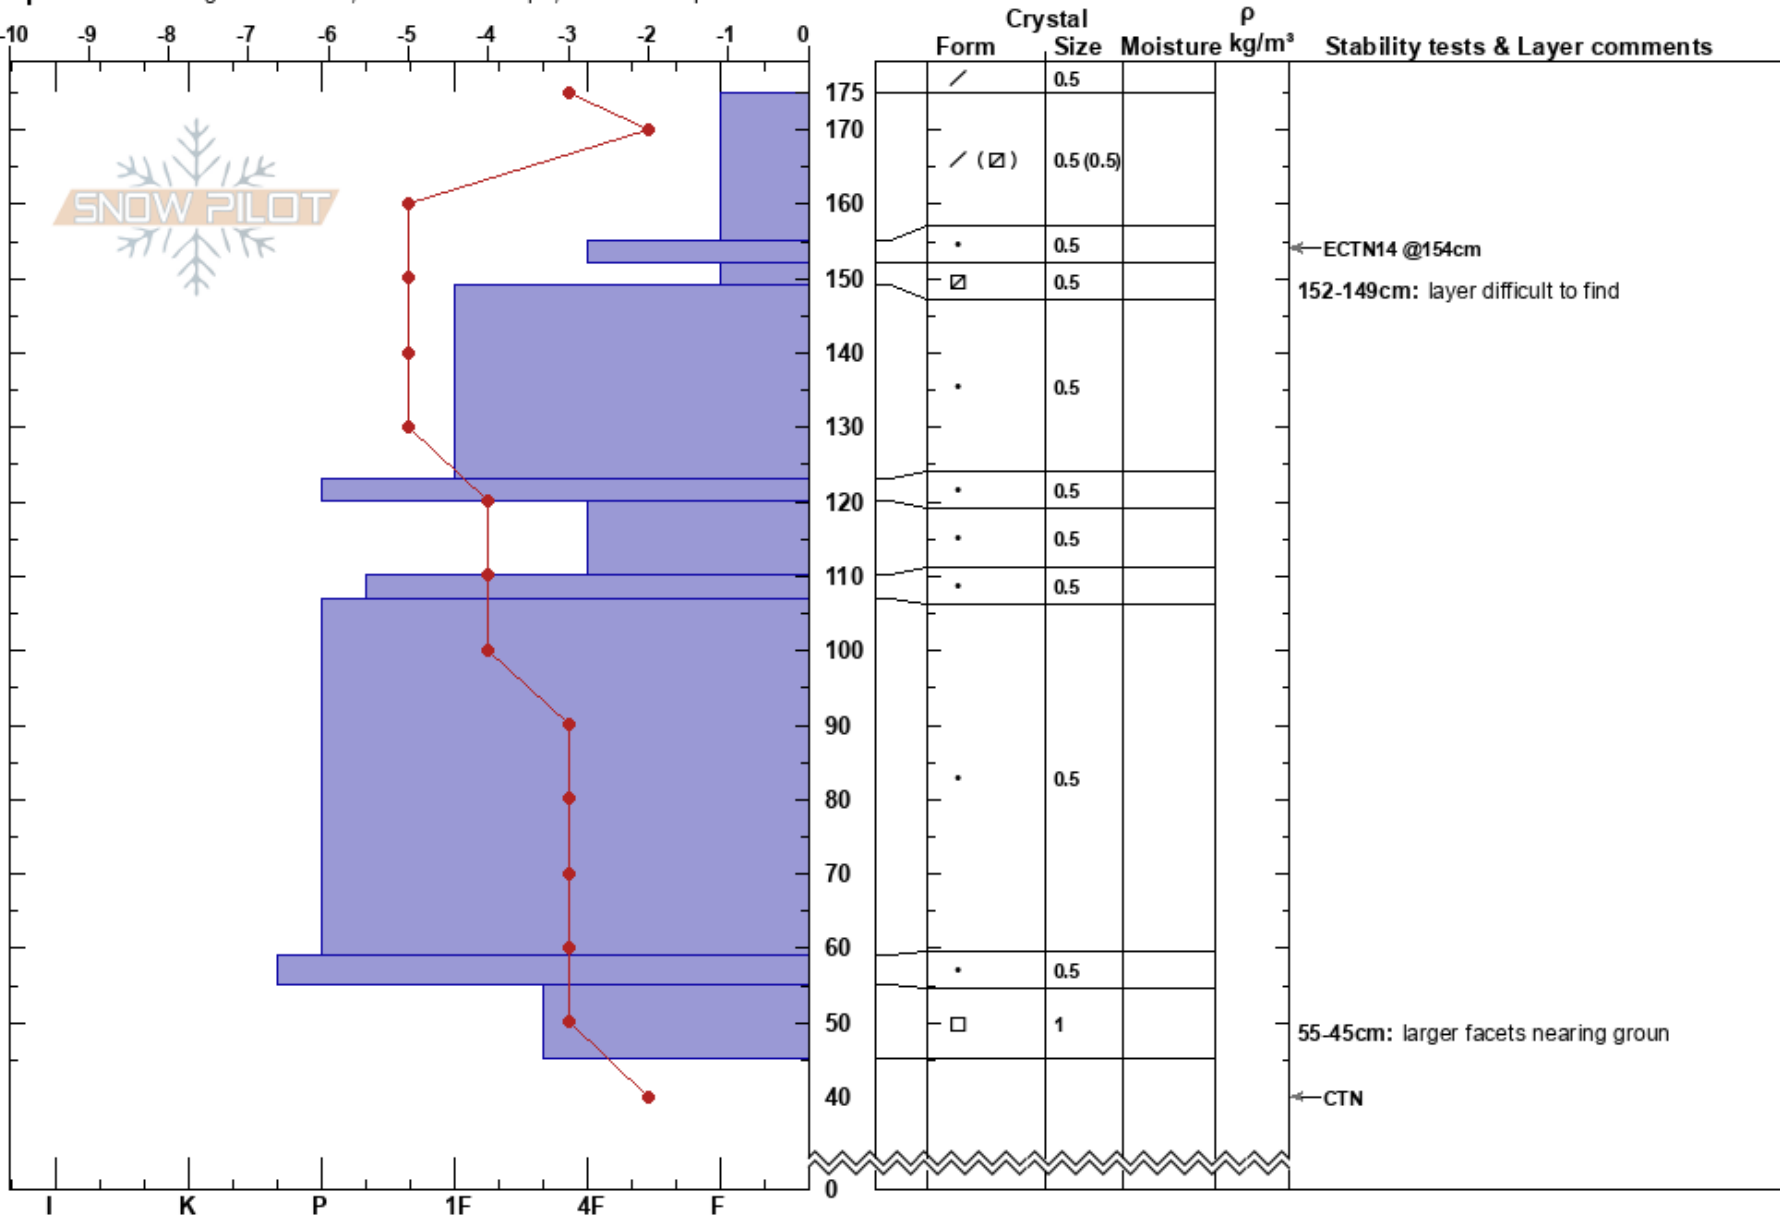

North 1/4 Moon  
 Park City Ridge line  
 UT  
 Elevation: 9040 ft  
 Aspect: NE  
 Specifics: Pit dug in a Ski Area; Ski tracks on slope; We skied slope

Mandy Geisler  
 02/12/2023 - 10:30am  
 Co-ord: 40.63138N, -111.54099W  
 Slope Angle: 34°  
 Wind Loading: no

Stability: Very Good  
 Air Temperature: -1°C  
 Sky Cover: SCT  
 Precipitation: NO  
 Wind:

HS: 175  
 PF: 30  
 PS: 15  
 Layer Notes:  
 152-149cm: layer difficult to find  
 152-149cm: Problematic layer  
 55-45cm: larger facets nearing ground

Notes: Pit score 6