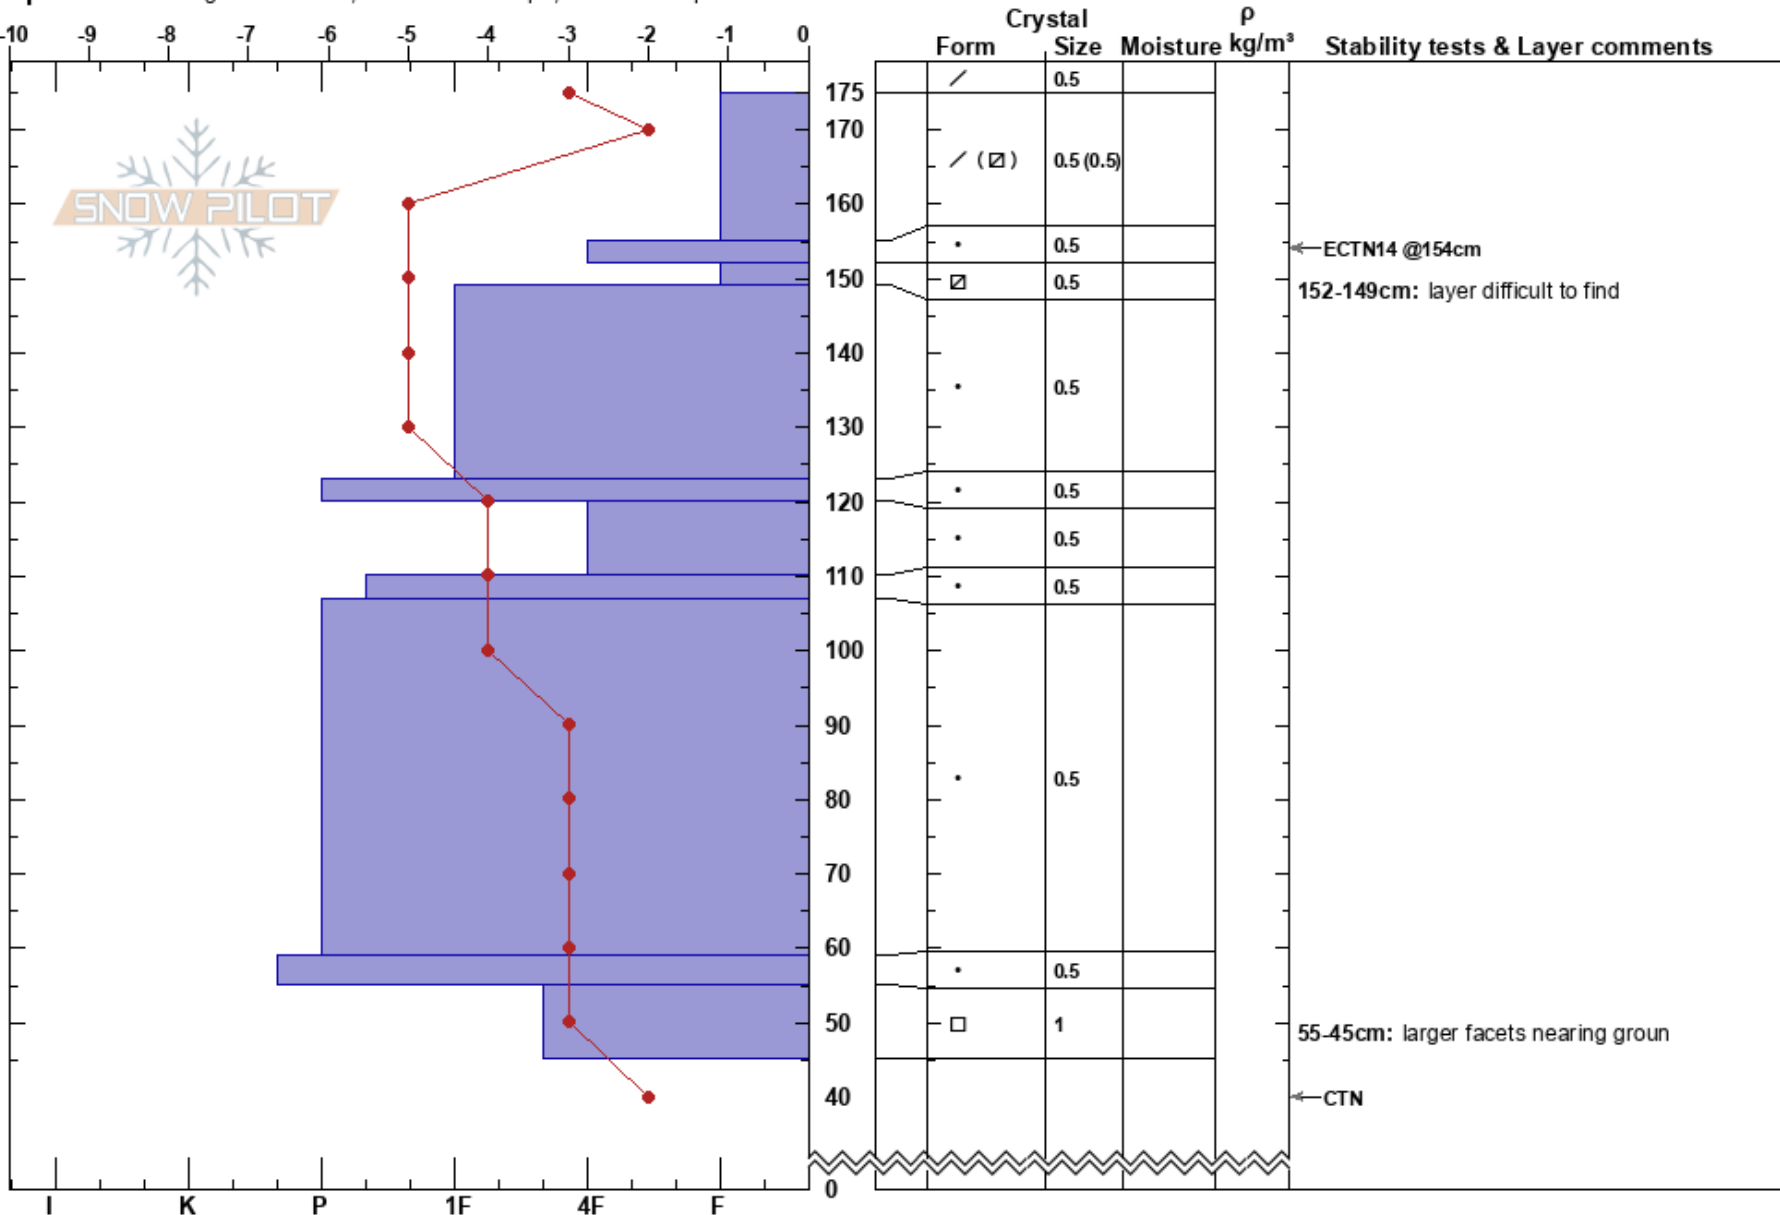

North 1/4 Moon
 Park City Ridge line
 UT
 Elevation: 9040 ft
 Aspect: NE
 Specifics: Pit dug in a Ski Area; Ski tracks on slope; We skied slope

Mandy Geisler
 02/12/2023 - 10:30am
 Co-ord: 40.63138N, -111.54099W
 Slope Angle: 34°
 Wind Loading: no

Stability: Very Good
 Air Temperature: -1°C
 Sky Cover: SCT
 Precipitation: NO
 Wind:

HS: 175
 PF: 30
 PS: 15
 Layer Notes:
 152-149cm: layer difficult to find
 152-149cm: Problematic layer
 55-45cm: larger facets nearing ground

Notes: Pit score 6