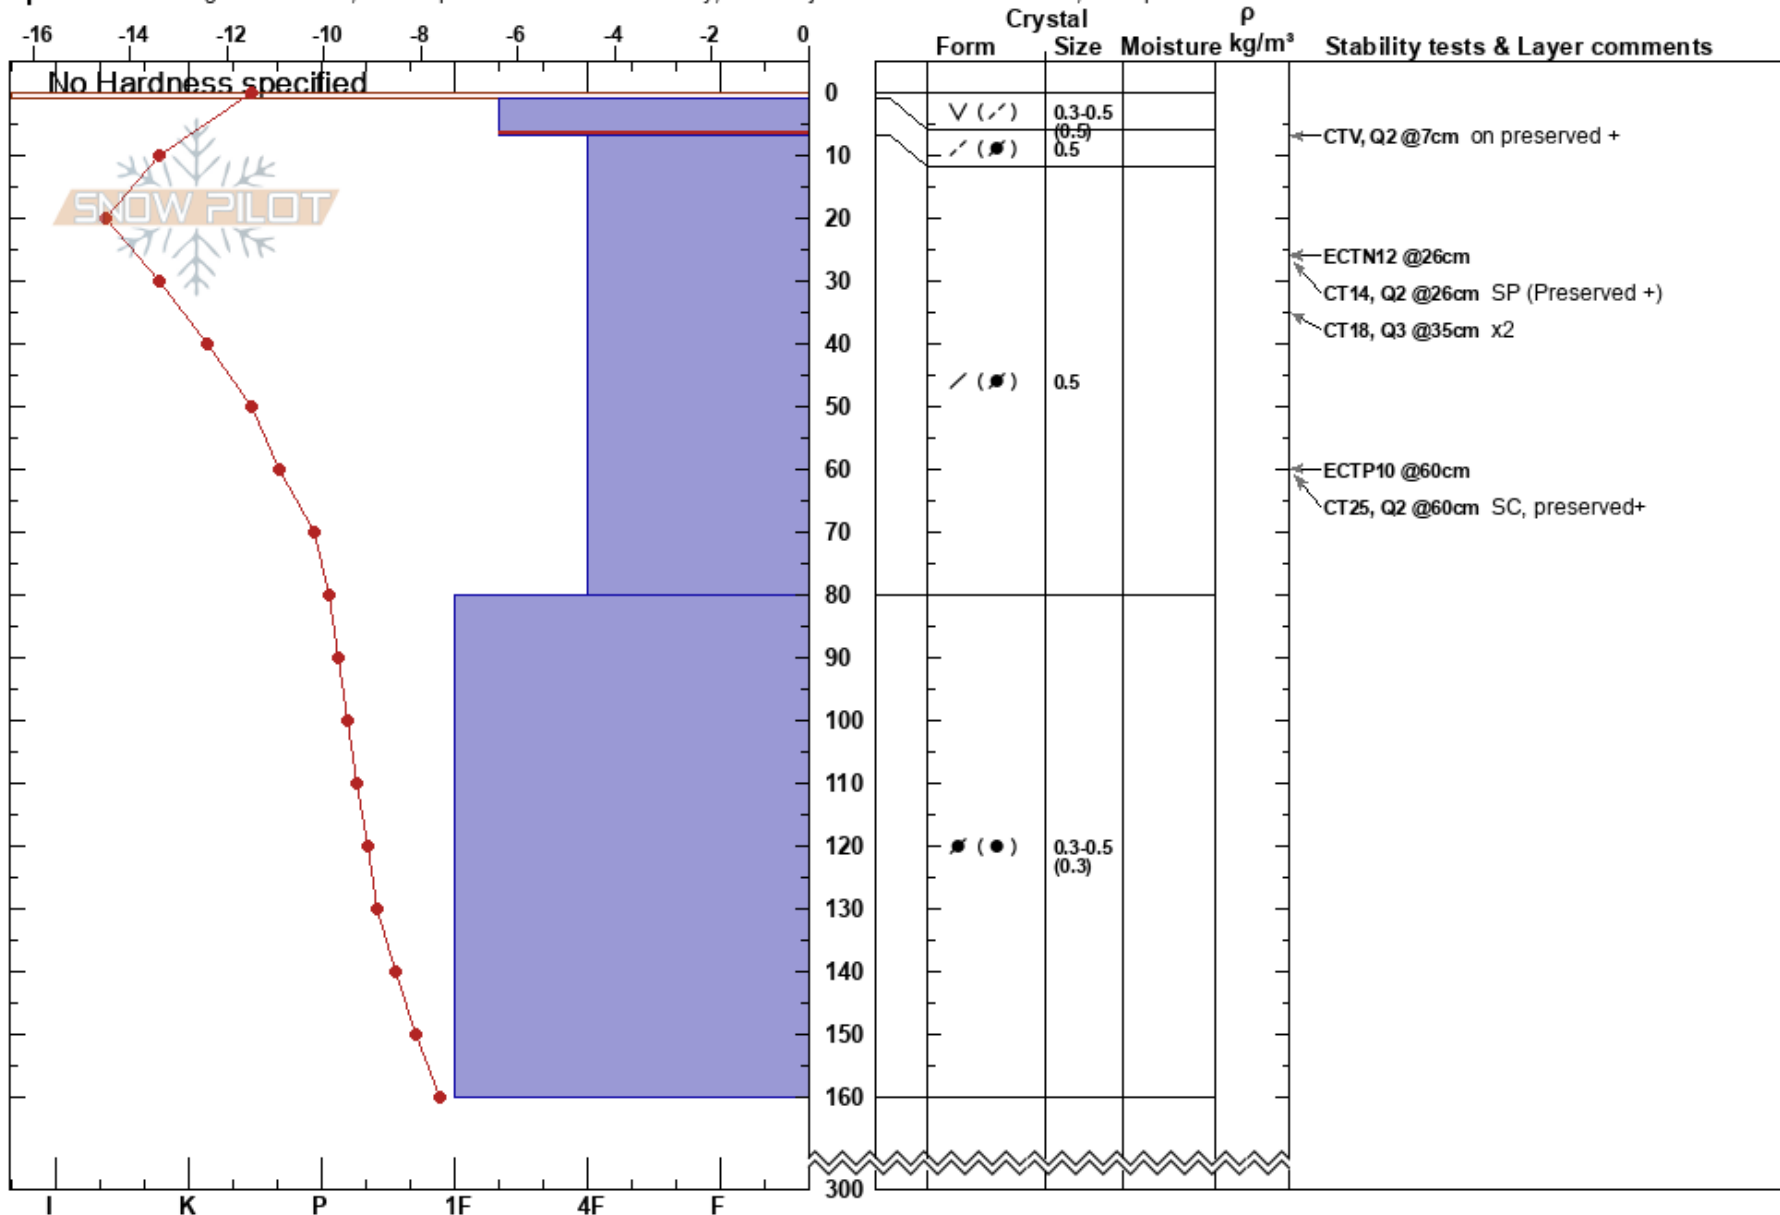

Main Bowl Grid 17A
 Pir Panjal
 India
 Elevation: 4068 m
 Aspect: NE

DHRUV SHARMA
 12/02/2023 - 11:00
 Co-ord:
 Slope Angle: 47°
 Wind Loading: previous

Stability: Fair
 Air Temperature: -5.8°C
 Sky Cover: BKN
 Precipitation: NO
 Wind: E Light Breeze

HS:300
 PF: 40
 PS: 15
 1-7cm: Problematic layer

Specifics: Pit dug in a Ski Area; Pit is representative of backcountry; Pit is adjacent to avalanche: crown; Poor pit location

Notes: 5-10 cm hard wind packed snow is shielding the new storm snow under it by reducing its availability for transport.

High Temperature Grad. Top Snowpack