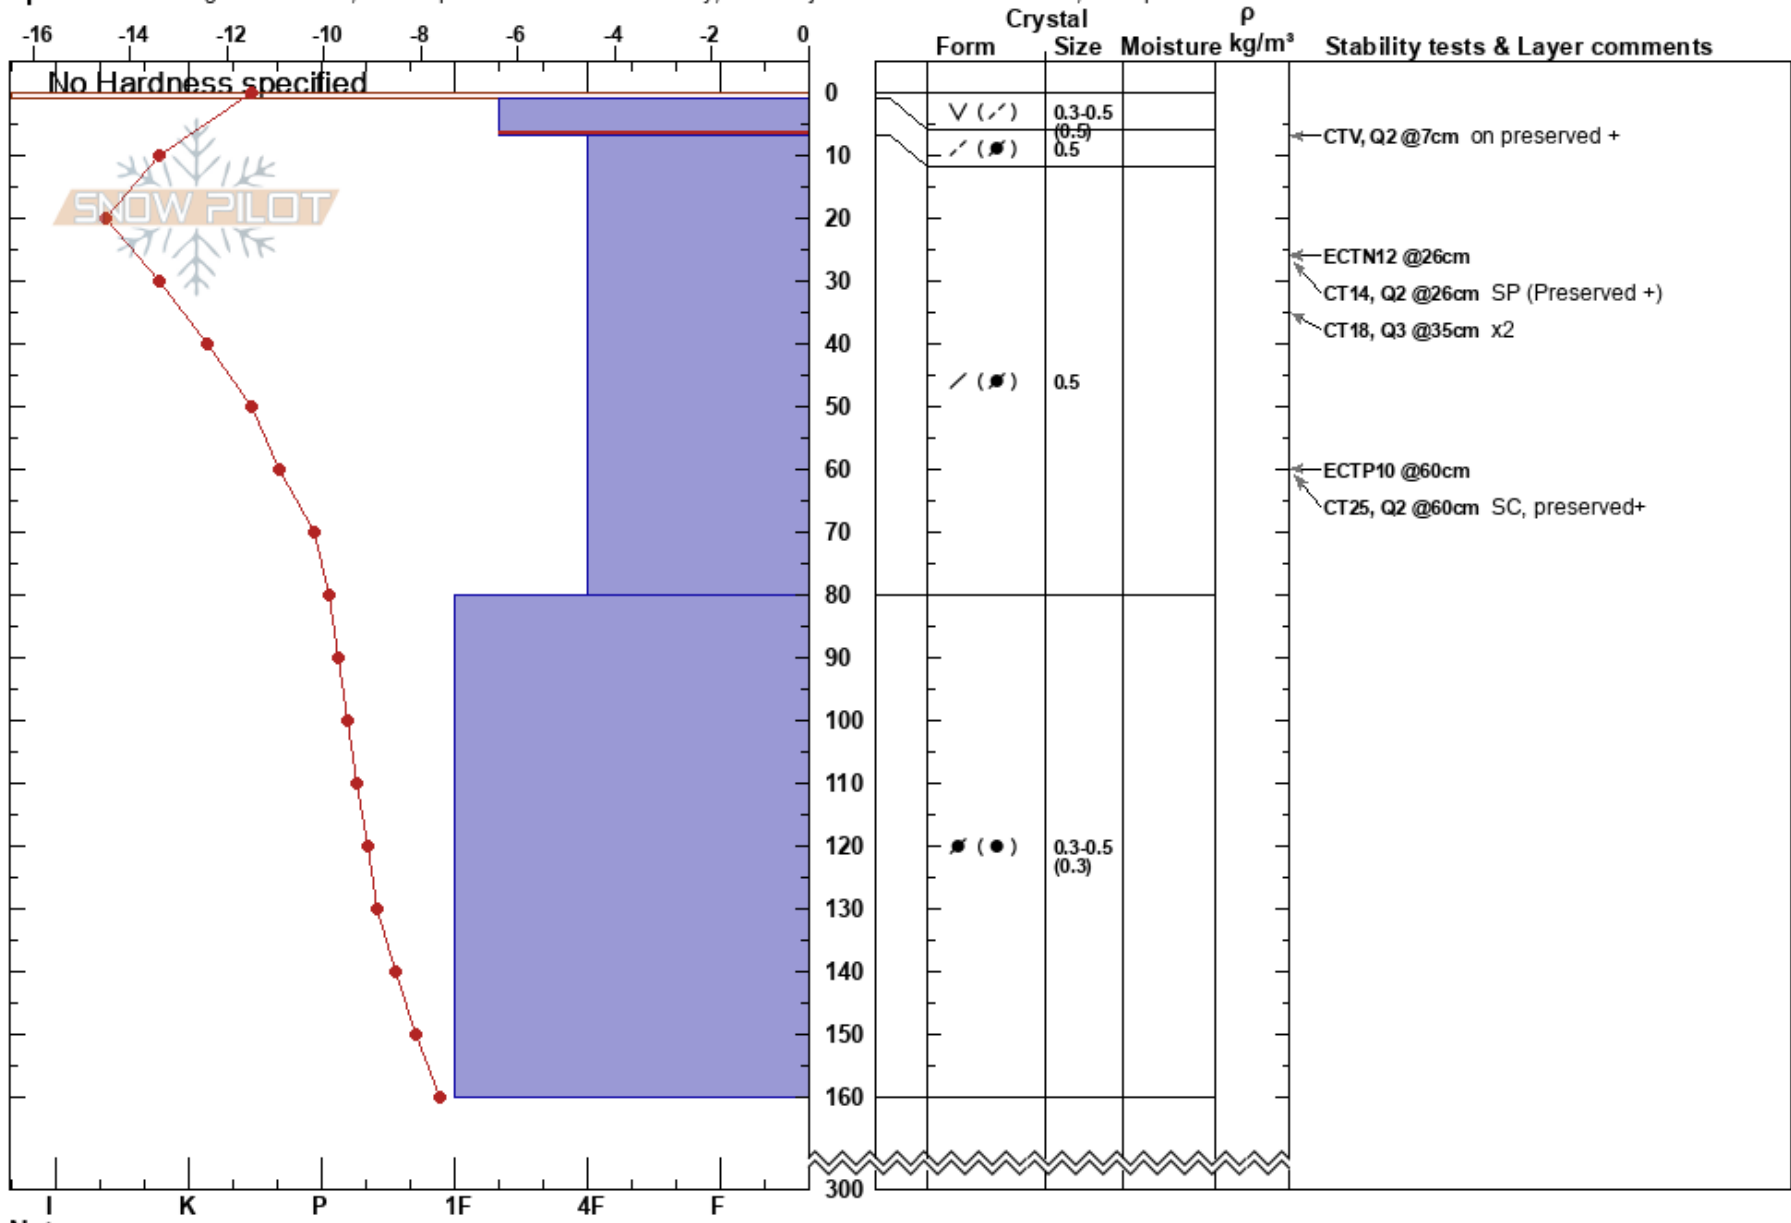

Main Bowl Grid 17A
 Pir Panjal
 India
 Elevation: 4068 m
 Aspect: NE

DHRUV SHARMA
 12/02/2023 - 11:00
 Co-ord:
 Slope Angle: 47°
 Wind Loading: previous

Stability: Fair
 Air Temperature: -5.8°C
 Sky Cover: BKN
 Precipitation: NO
 Wind: E Light Breeze

HS: 300
 PF: 40
 PS: 15
 1-7cm: Problematic layer

Specifics: Pit dug in a Ski Area; Pit is representative of backcountry; Pit is adjacent to avalanche: crown; Poor pit location

Notes: 5-10 cm hard wind packed snow is shielding the new storm snow under it by reducing its availability for transport.

High Temperature Grad. Top Snowpack