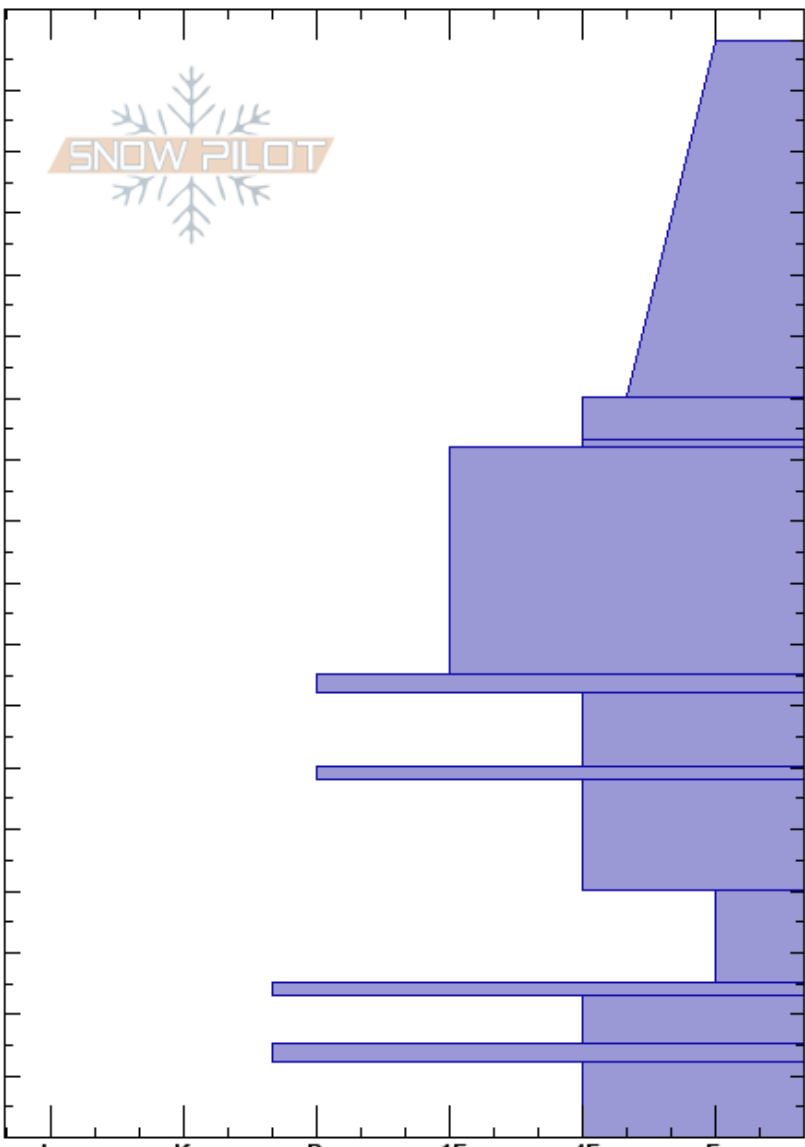

Lower Cracked Ice
 Chugach Range
 AK
 Elevation: 3035 ft
 Aspect: 0°
 Specifics:

Gareth Brown
 02/11/2023 - 1:30pm
 Co-ord: 61.18055N, -145.60009W
 Slope Angle: 10°
 Wind Loading:

Stability: HS: 178
 Air Temperature: 113-112cm: 1/14 BSH
 Sky Cover: OVC
 Precipitation: S1
 Wind: Calm

Crystal Form	Crystal Size	Moisture	ρ kg/m ³	Stability tests & Layer comments
				← ECTN3 @170cm
+ (✓)				
/				← ECTN23 @120cm
∨				113-112cm: 1/14 BSH
•	0.3			
•	0.3			
⊖	0.5			
⊕	0.5-1			
⊖	0.5-1			
^	4			
=				
^	4			
=				
^	2-4			