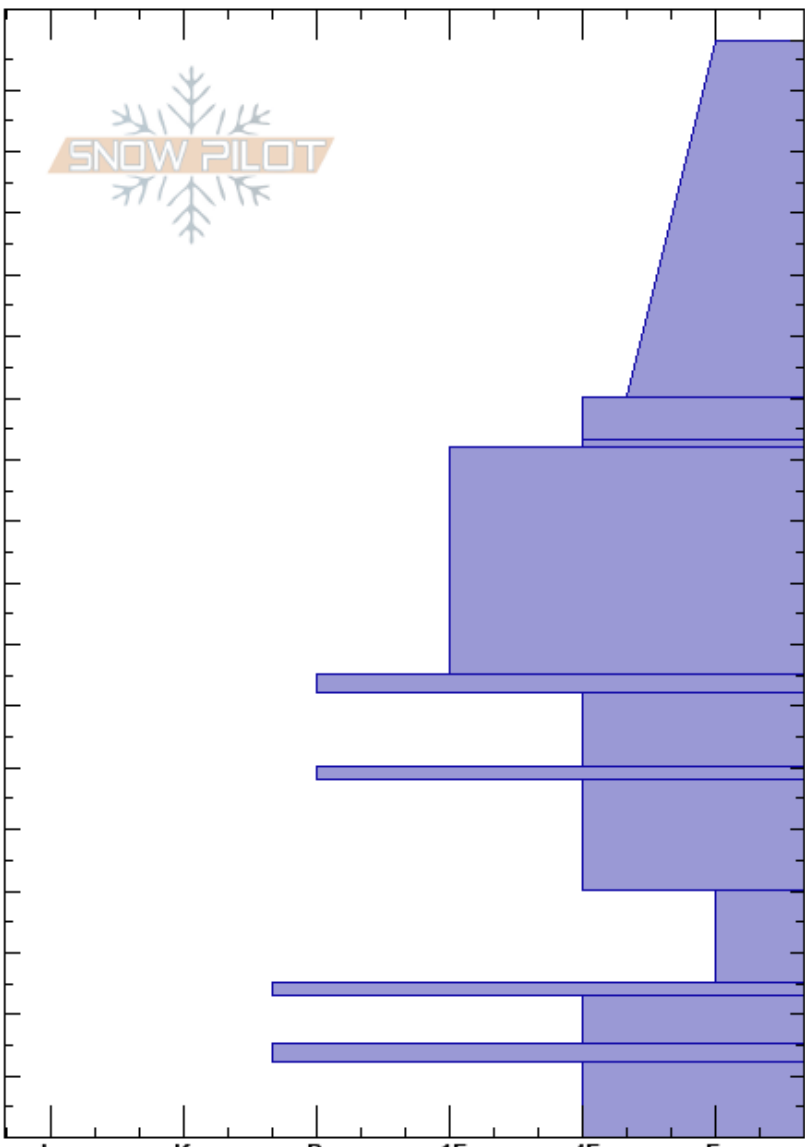

Lower Cracked Ice
 Chugach Range
 AK
 Elevation: 3035 ft
 Aspect: 0°
 Specifics:

Gareth Brown
 02/11/2023 - 1:30pm
 Co-ord: 61.18055N, -145.60009W
 Slope Angle: 10°
 Wind Loading:

Stability:
 Air Temperature:
 Sky Cover: OVC
 Precipitation: S1
 Wind: Calm

HS: 178
 Layer Notes:
 113-112cm: 1/14 BSH

Crystal Form	Crystal Size	Moisture	ρ kg/m ³	Stability tests & Layer comments
				← ECTN3 @170cm
+ (✓)				
/				← ECTN23 @120cm
∨				113-112cm: 1/14 BSH
•	0.3			
•	0.3			
⊖	0.5			
⊕	0.5-1			
⊖	0.5-1			
^	4			
=				
^	4			
=				
^	2-4			