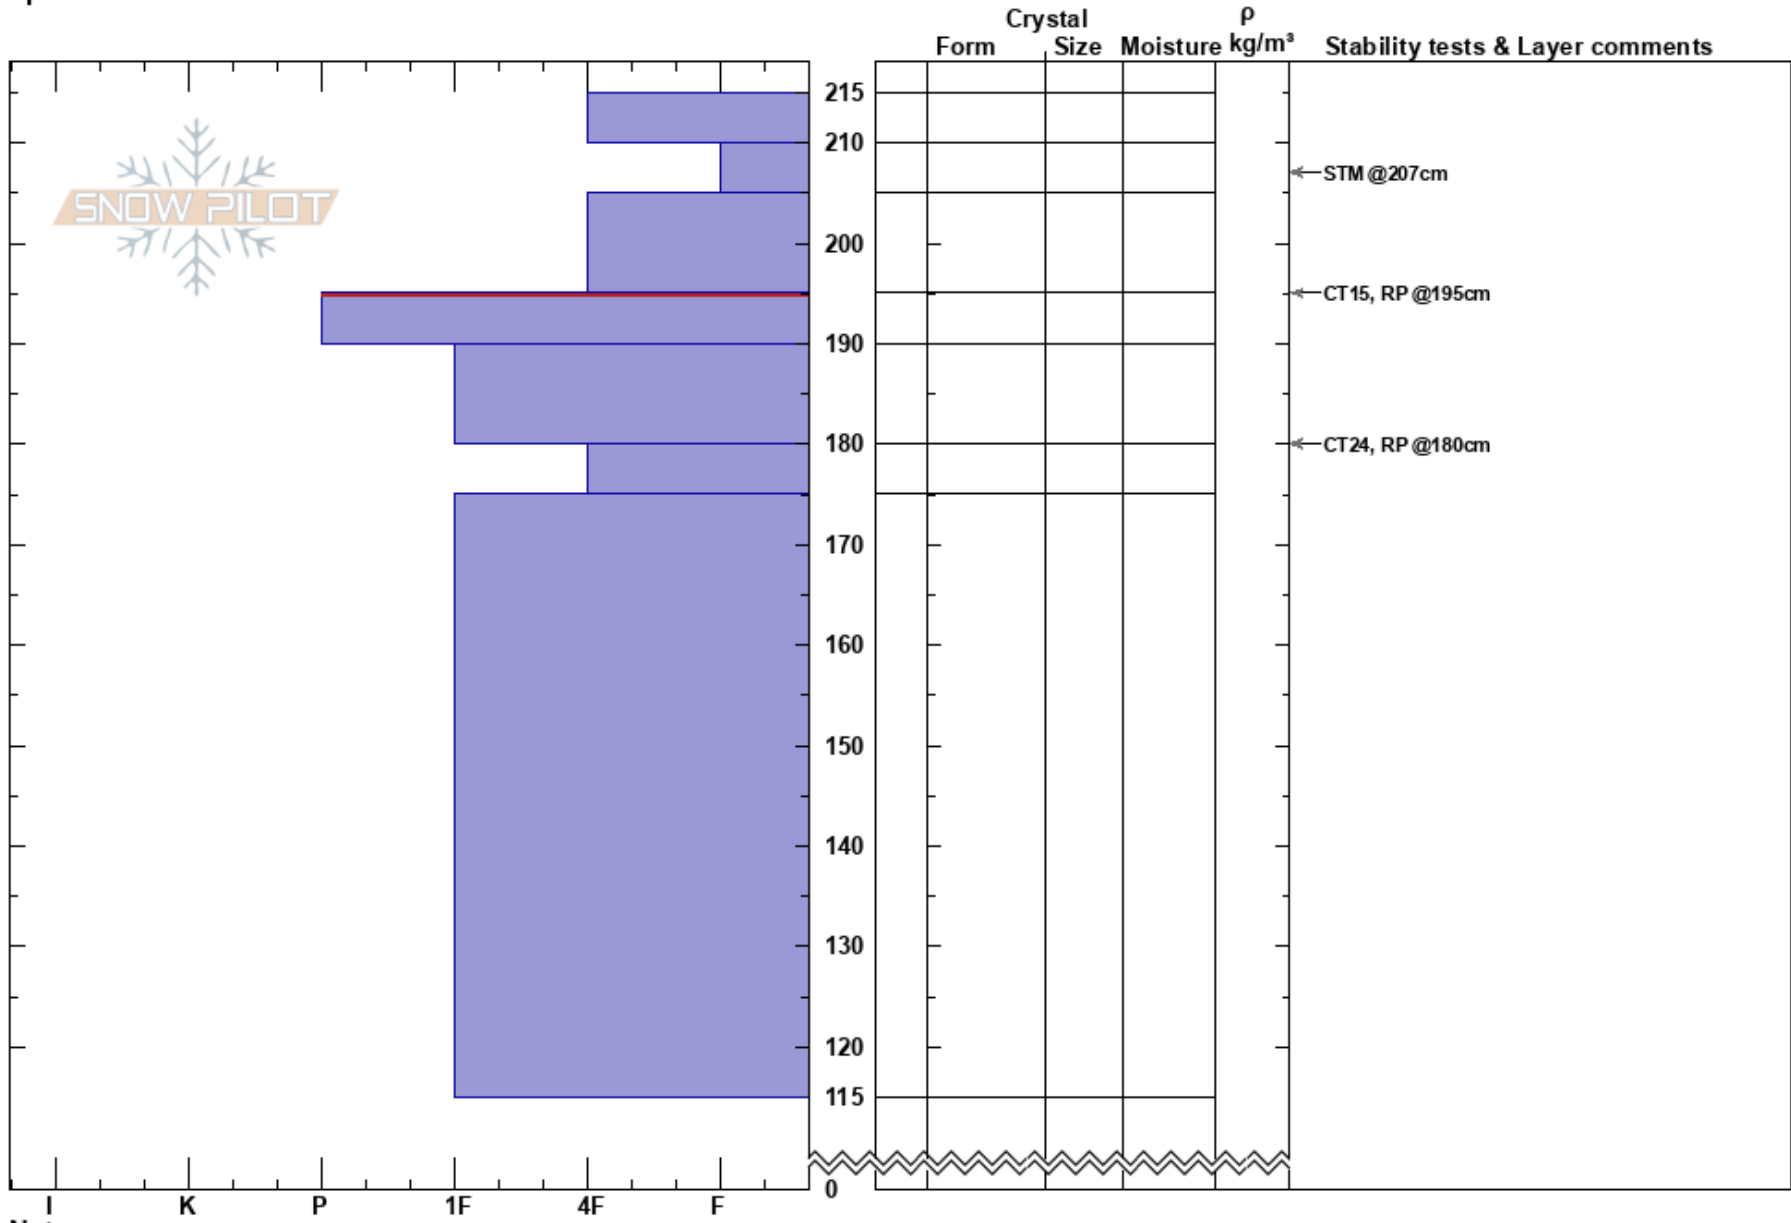

Nokhu1.11.23  
 Cameron Pass  
 CO  
 Elevation: 11665 ft  
 Aspect: 40°  
 Specifics:

Grant Breidenbach  
 02/11/2023 - 2:00pm  
 Co-ord: 40.48400N, -105.89000E  
 Slope Angle: 26°  
 Wind Loading:

Stability: **HS:215**  
 Air Temperature:  
 Sky Cover:  
 Precipitation:  
 Wind:  
 195-190cm: Problematic layer