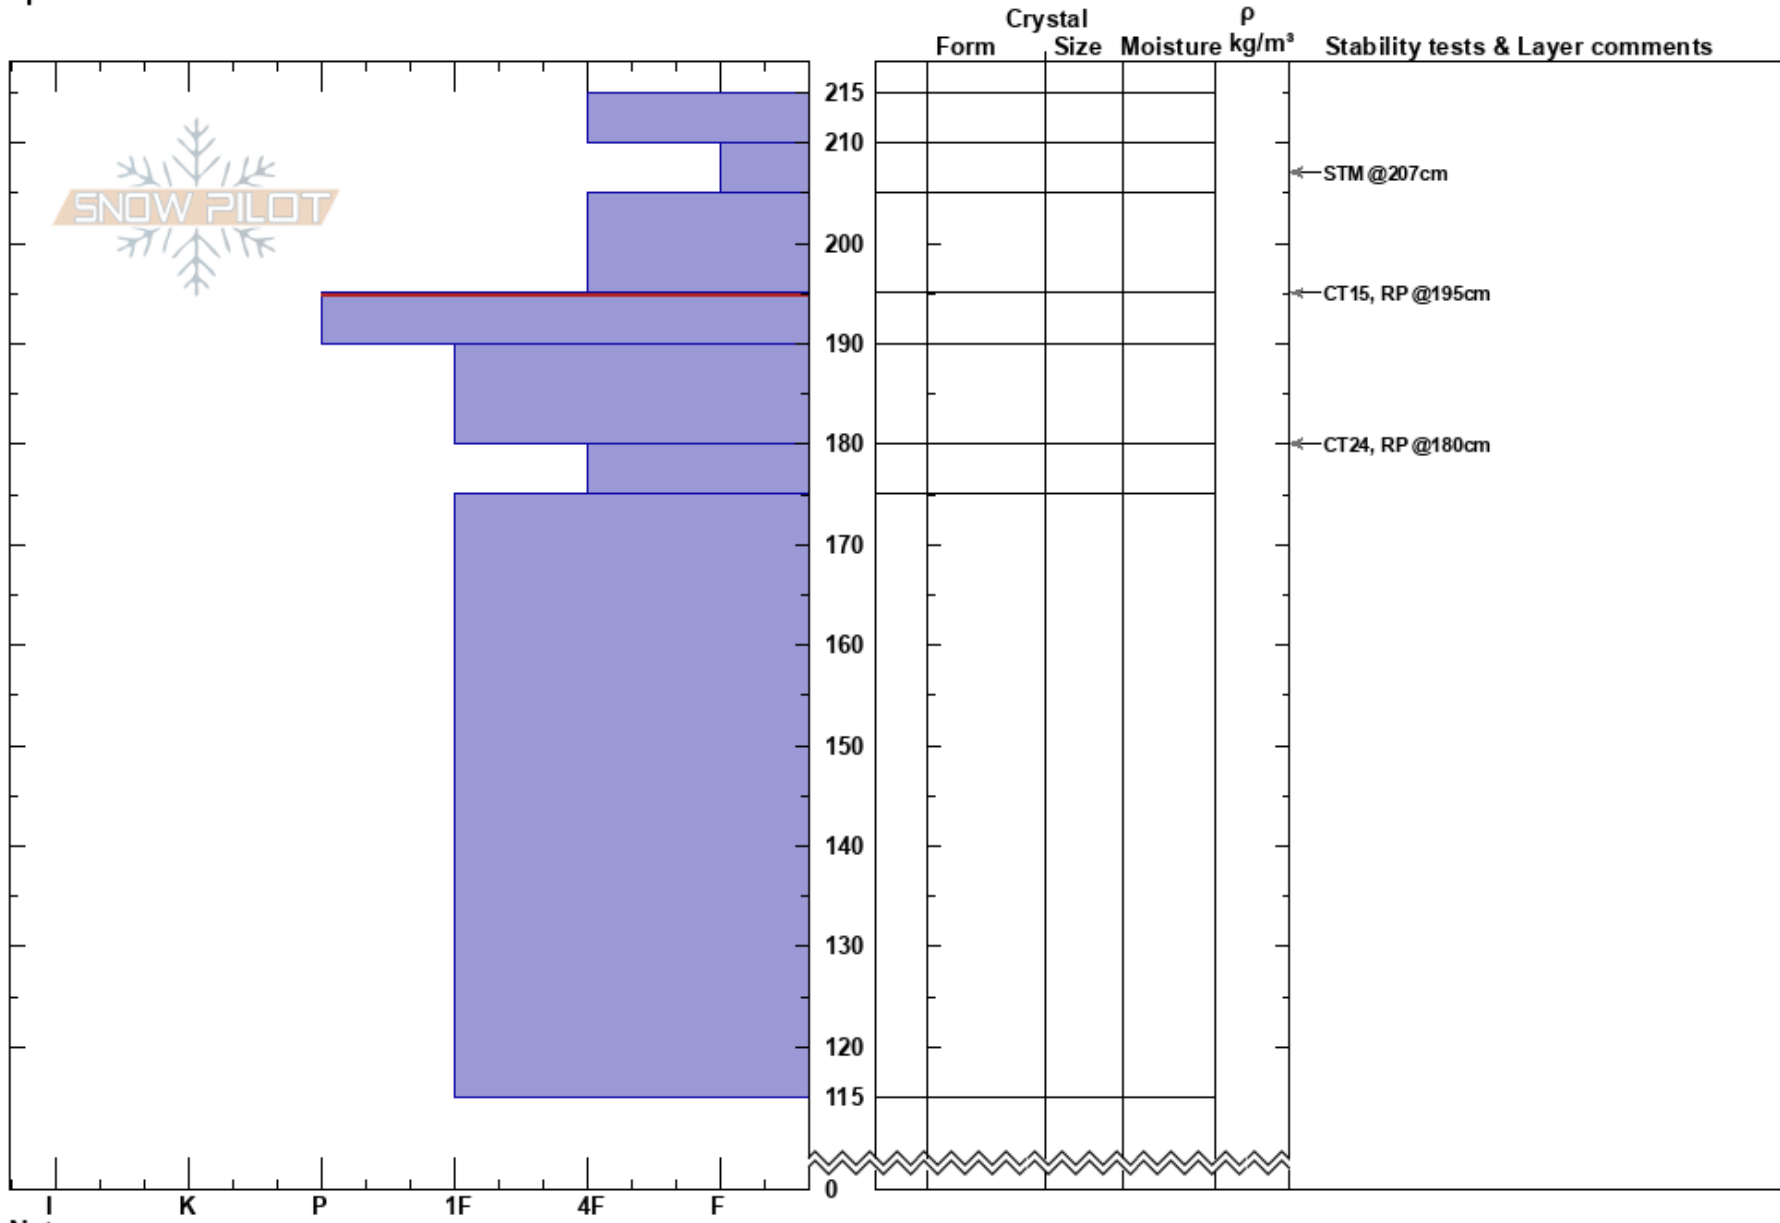

Nokhu1.11.23  
 Cameron Pass  
 CO  
 Elevation: 11665 ft  
 Aspect: 40°  
 Specifics:

Grant Breidenbach  
 02/11/2023 - 2:00pm  
 Co-ord: 40.48400N, -105.89000E  
 Slope Angle: 26°  
 Wind Loading:

Stability: **HS:215**  
 Air Temperature:  
 Sky Cover:  
 Precipitation:  
 Wind:  
 195-190cm: Problematic layer