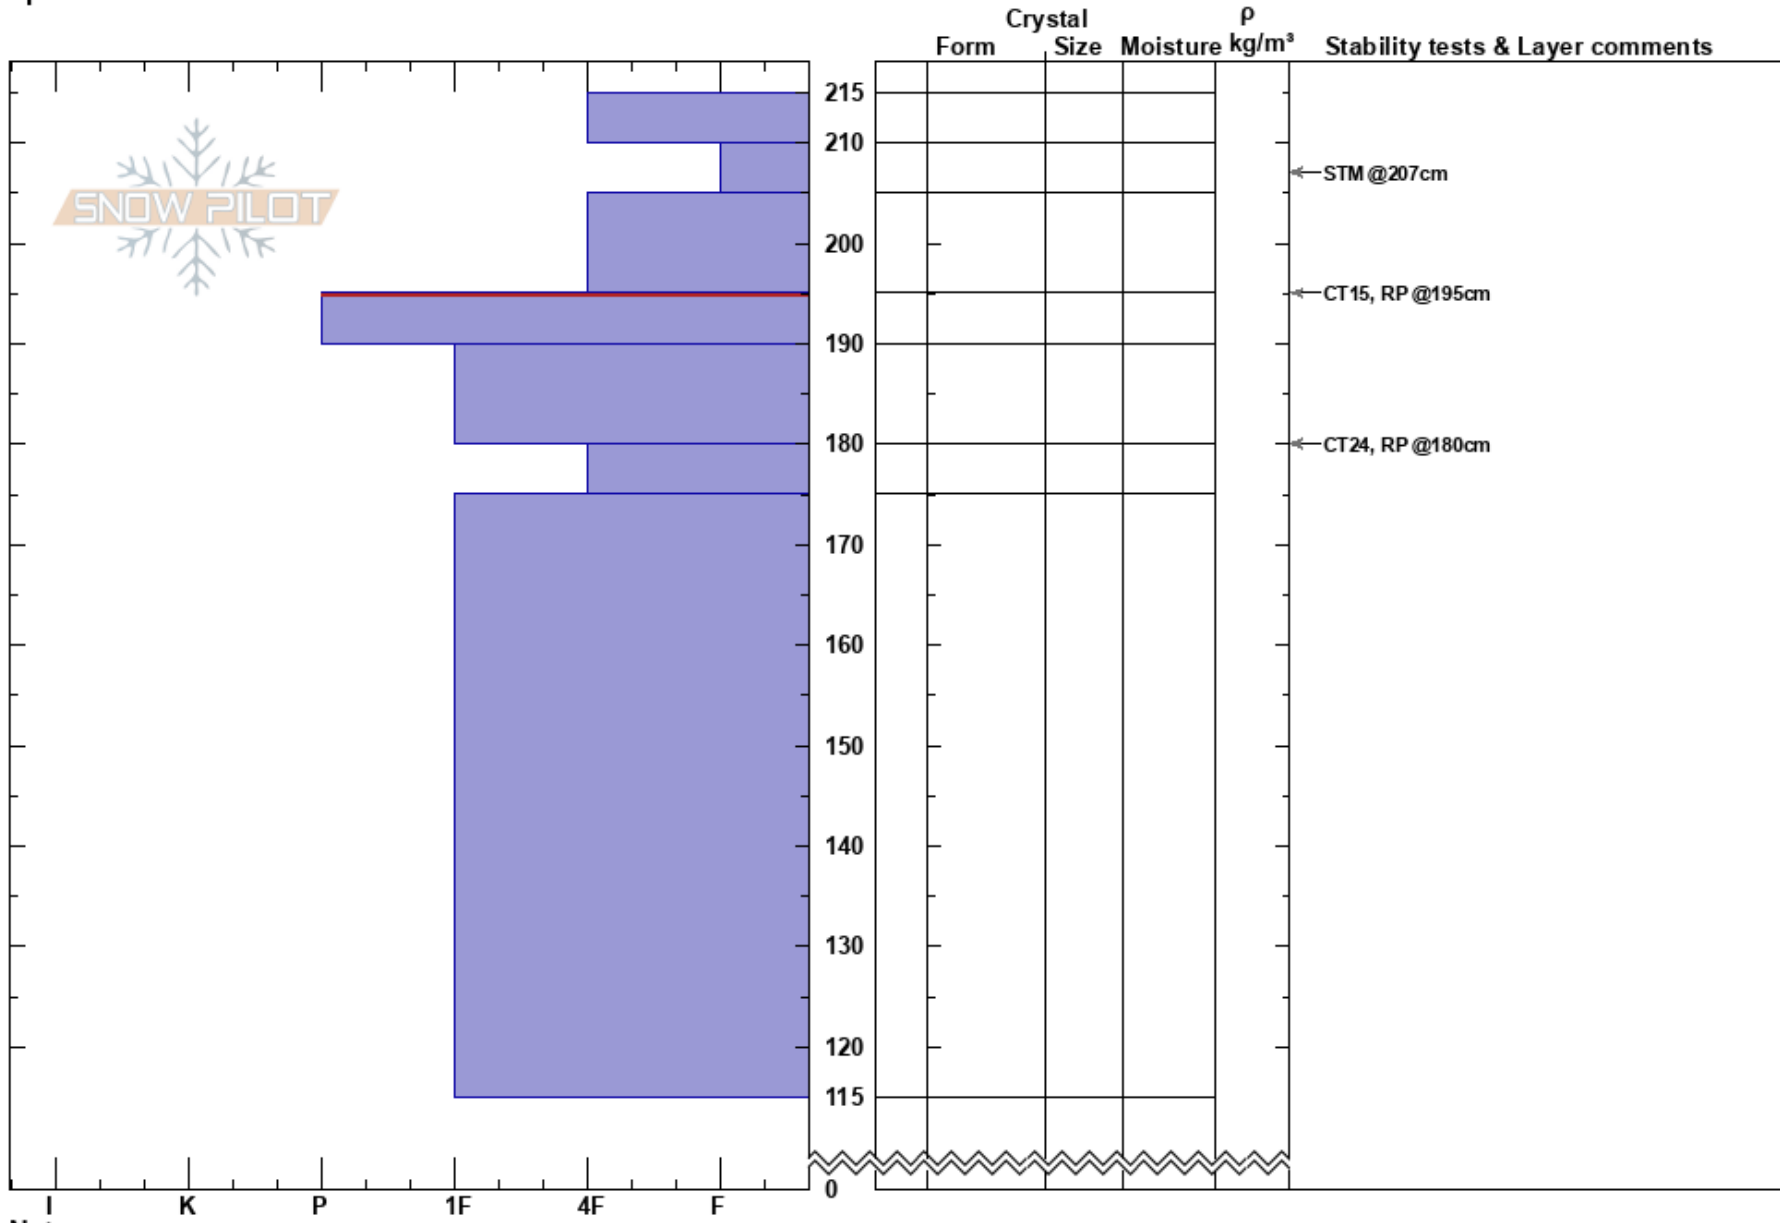

Nokhu1.11.23
 Cameron Pass
 CO
 Elevation: 11665 ft
 Aspect: 40°
 Specifics:

Grant Breidenbach
 02/11/2023 - 2:00pm
 Co-ord: 40.48400N, -105.89000E
 Slope Angle: 26°
 Wind Loading:

Stability: **HS:215**
 Air Temperature:
 Sky Cover:
 Precipitation:
 Wind:
 195-190cm: Problematic layer