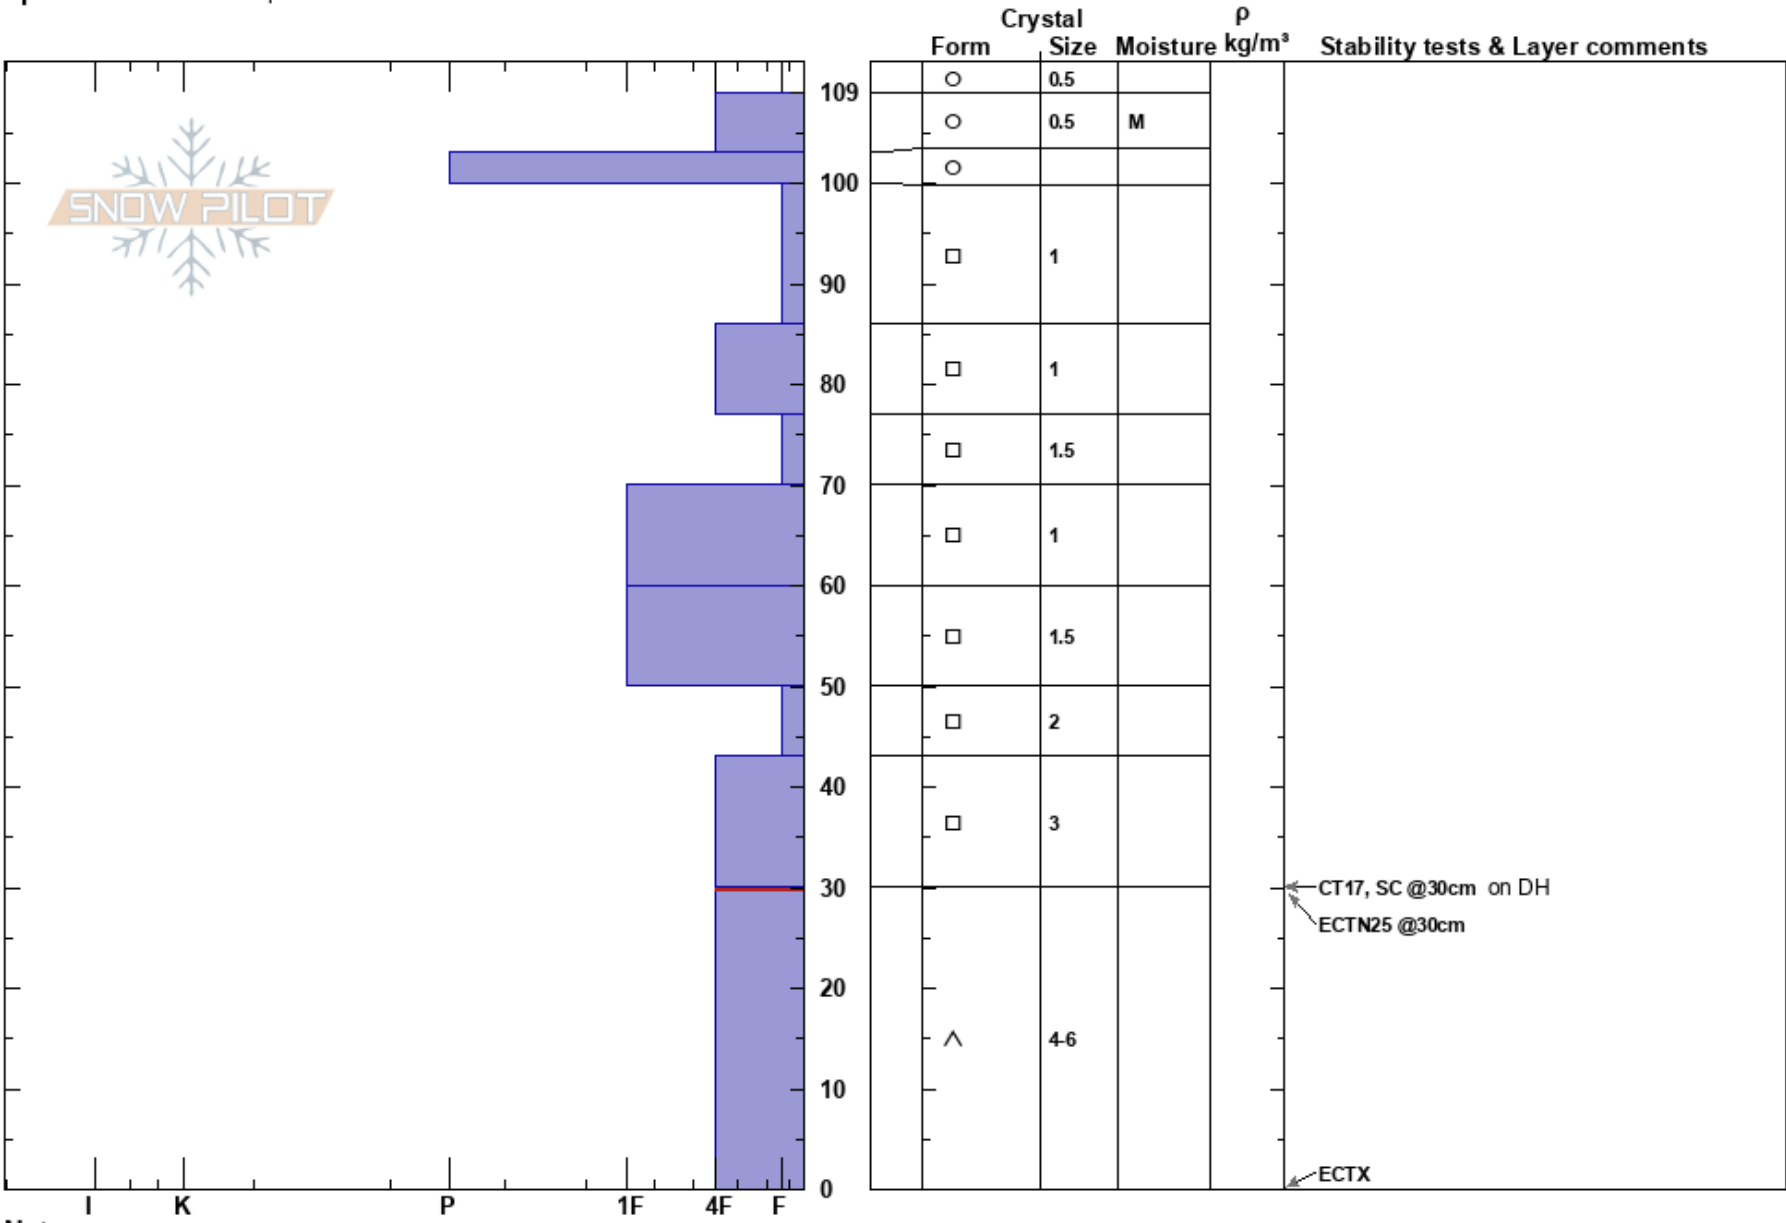

Climax_Tight_Trees
 Fremont Pass
 CO
Elevation: 10955 ft
Aspect: SE
Specifics: We skied slope

Owen Miller
 02/11/2023 - 2:00pm
Co-ord: 13S 400276E 4367742N
Slope Angle: 20°
Wind Loading: no

Stability:
Air Temperature: HS: 109
Sky Cover: SCT
Precipitation: NO
Wind: SW Light Breeze
PF: 60 30-0cm: Problematic layer
PS: 10