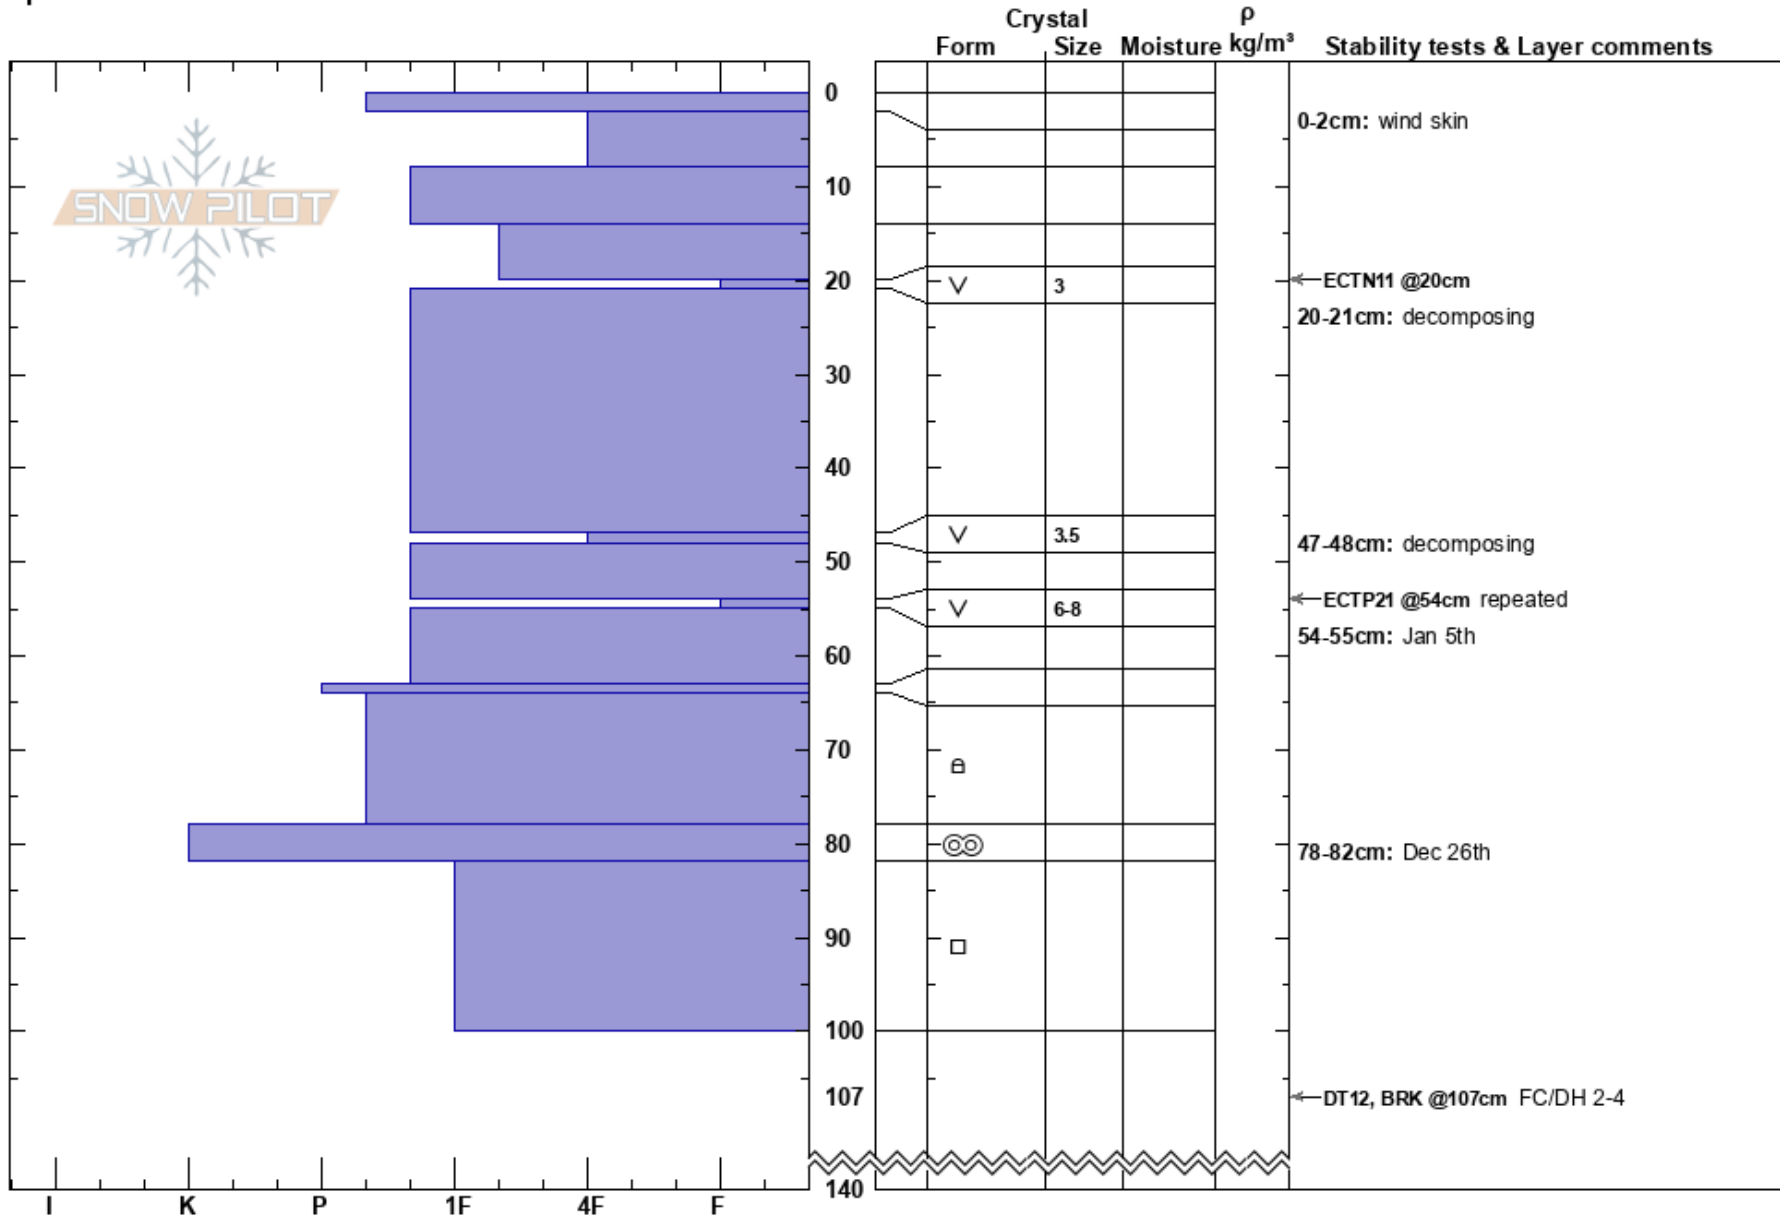

above road PS 15
 Monashee
 BC
 Elevation: 2040 m
 Aspect: S
 Specifics:

Joey Timmermans
 11/02/2023 - 14:00
 Co-ord:
 Slope Angle: 25°
 Wind Loading:

Stability:
 Air Temperature: -3.9°C
 Sky Cover: SCT
 Precipitation: NO
 Wind:

HS: 140
 Layer Notes:
 0-2cm: wind skin
 20-21cm: decomposing
 47-48cm: decomposing
 54-55cm: Jan 5th
 78-82cm: Dec 26th

Notes: