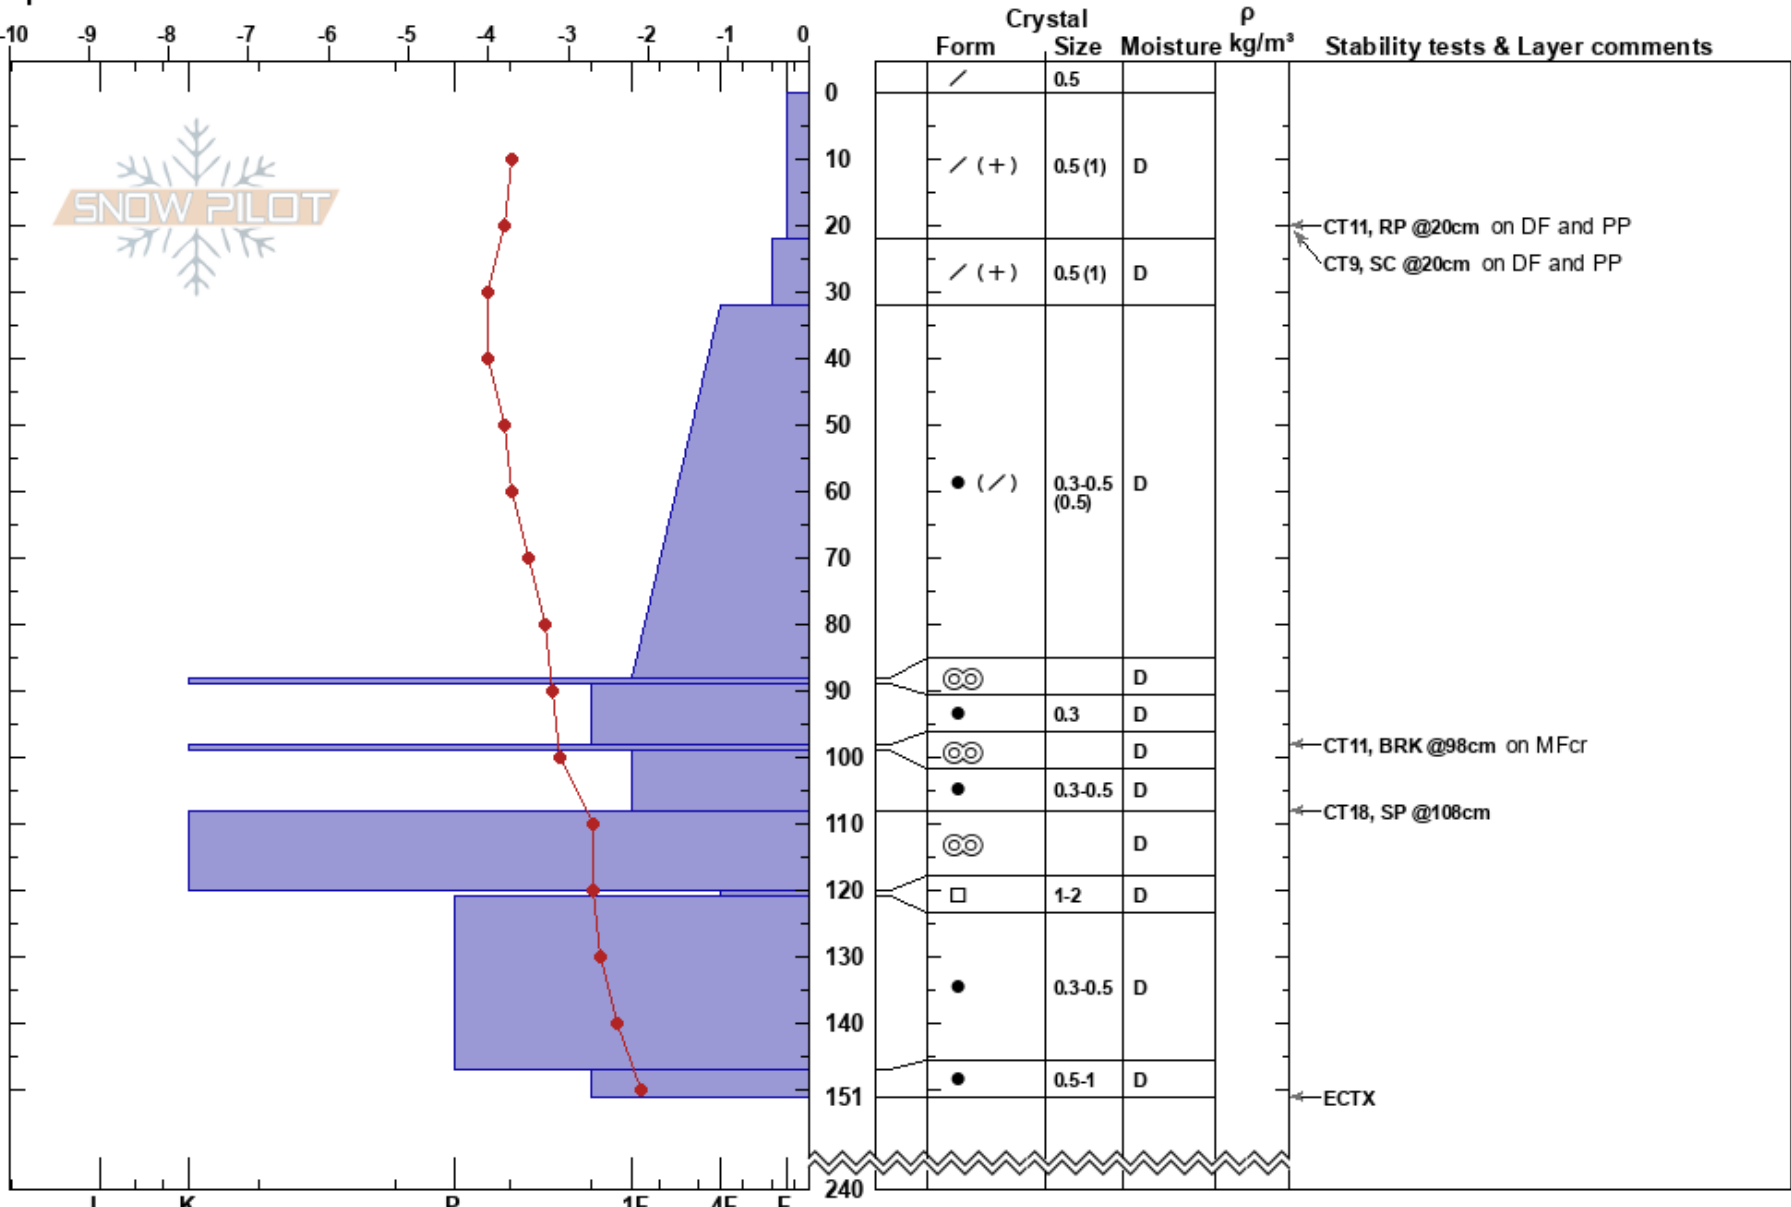

Mount Griffin
 Monashee
 BC
Elevation: 1400 m
Aspect: NE
Specifics:

Darren Cook
 10/02/2023 - 13:25
Co-ord: 11U 393863W 5642217N
Slope Angle: 40°
Wind Loading: previous

Stability:
Air Temperature: -4°C
Sky Cover: OVC
Precipitation: NO
Wind: SE Light Breeze

HS:240 **Layer Notes:**

Notes: Site characteristics: Uphill slope of FSR, sparse forest in area due to old logging, no signs of nearby disturbance
 Profile objective: HS, determine freezing level effect on snowpack