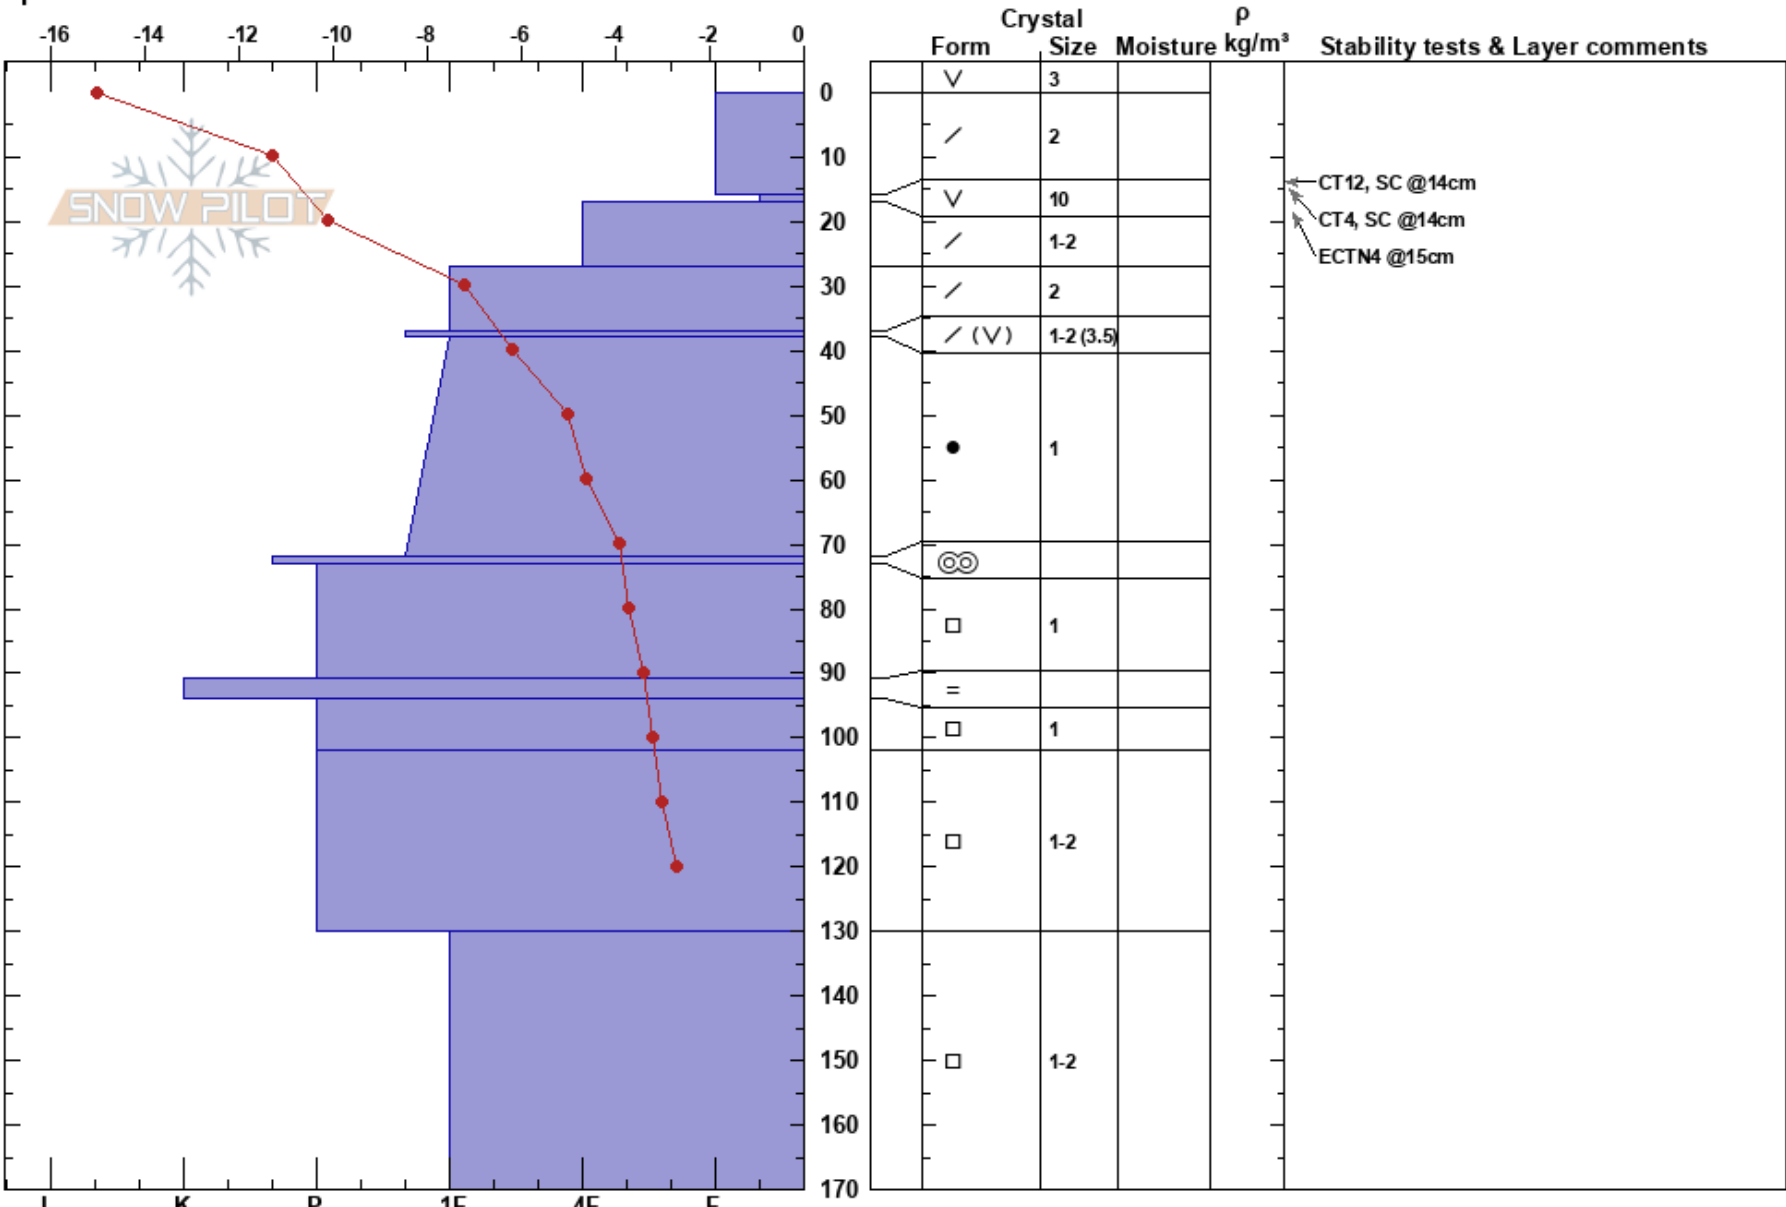

BRC Full Profile
 Rossland
 BC
 Elevation: 1975 m
 Aspect:
 Specifics:

Daniel Kooymans
 29/01/2023 - 15:00
 Co-ord:
 Slope Angle: 0°
 Wind Loading: no

Stability:
 Air Temperature: -15°C
 Sky Cover: CLR
 Precipitation: NO
 Wind: E Light Breeze

HS: 170
 PF: 35
 Layer Notes:

Notes: