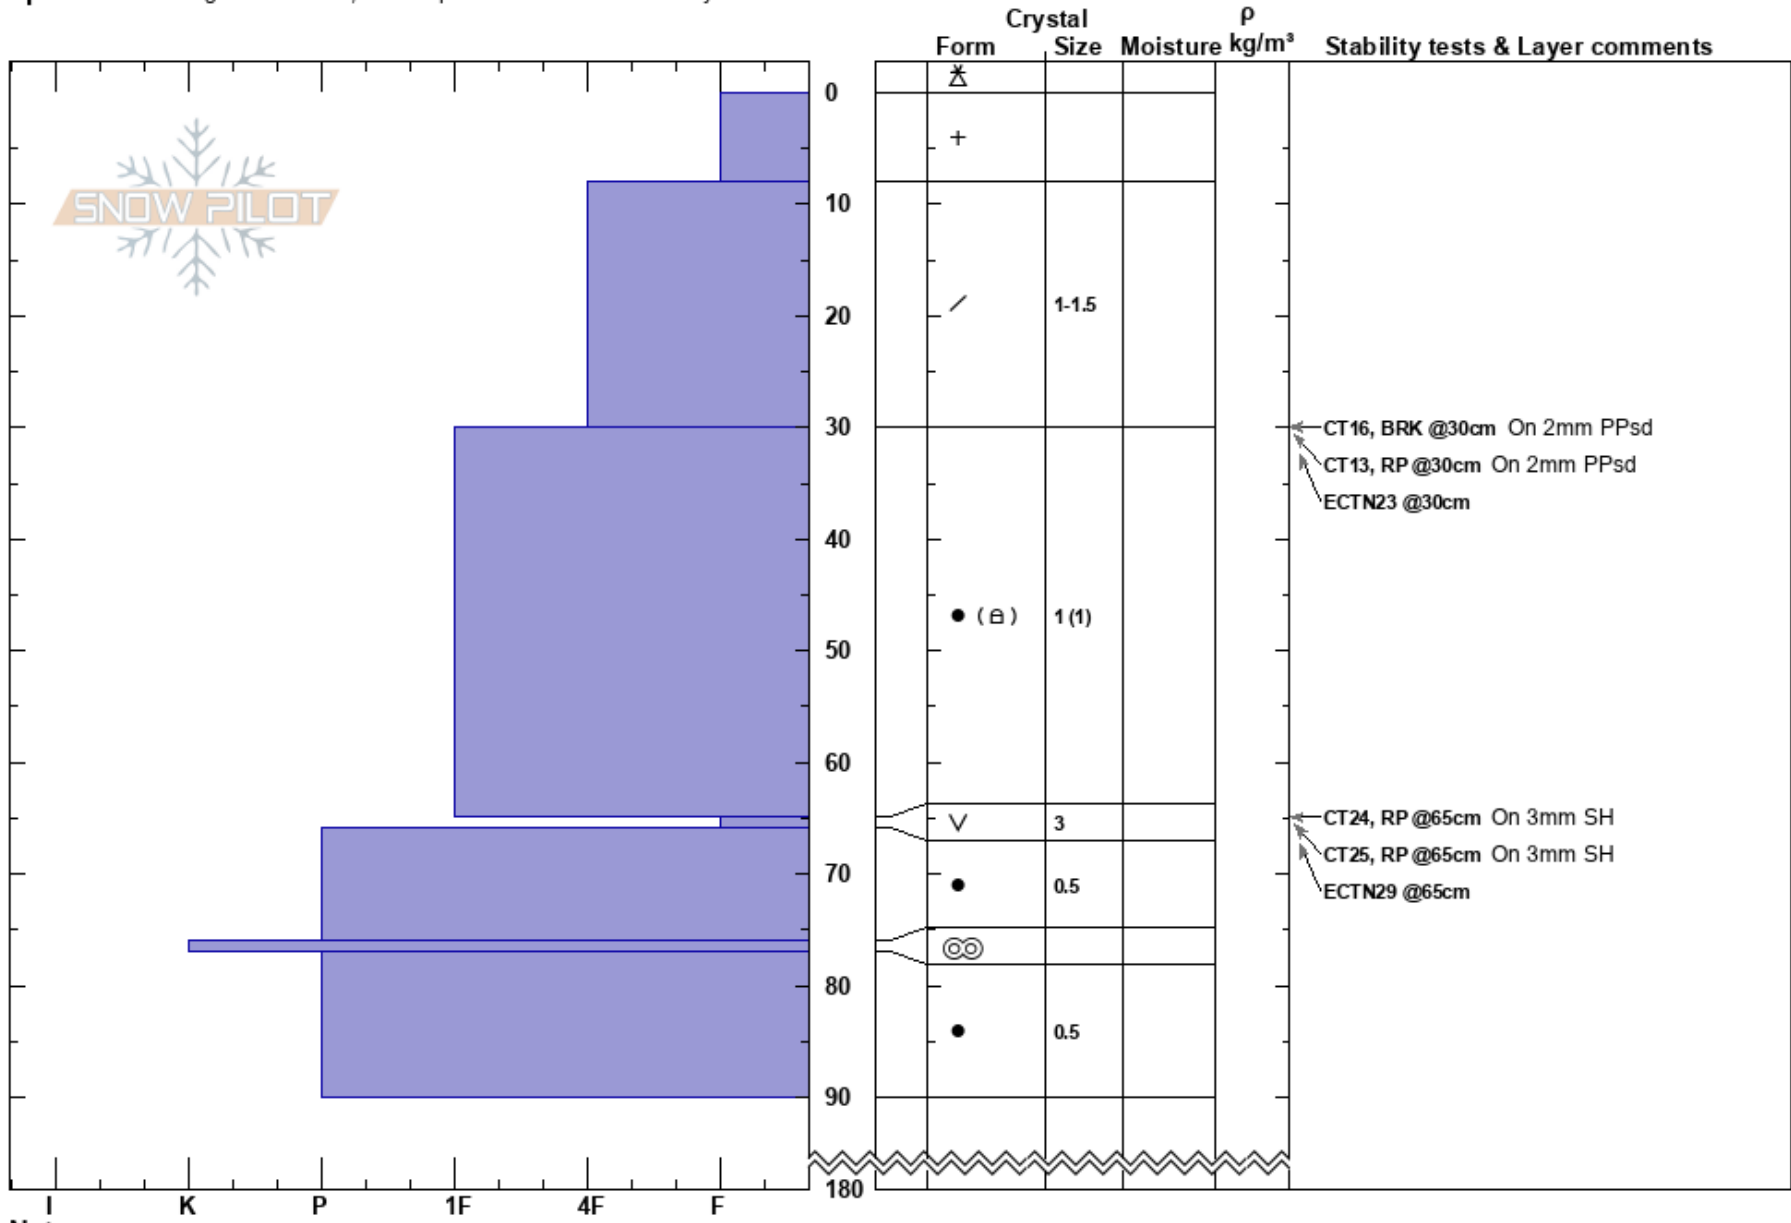

Bacon Eggs
 monashee
 CA
Elevation: 1779 m
Aspect: N
Specifics: Pit dug in a Ski Area; Pit is representative of backcountry

Andy Corkill
 02/12/2023 - 11:20am
Co-ord: 50.95152S, -118.09953W
Slope Angle: 26°
Wind Loading:

Stability:
Air Temperature: -4.1°C
Sky Cover: BKN
Precipitation: NO
Wind: Calm

HS: 180
PF: 30
PS: 15

Layer Notes:
 65-66cm: Testing of this layer
 65-66cm: Problematic layer

Notes: Pit not dug to ground.
 Pit dug to investigate Jan 3rd SH layer