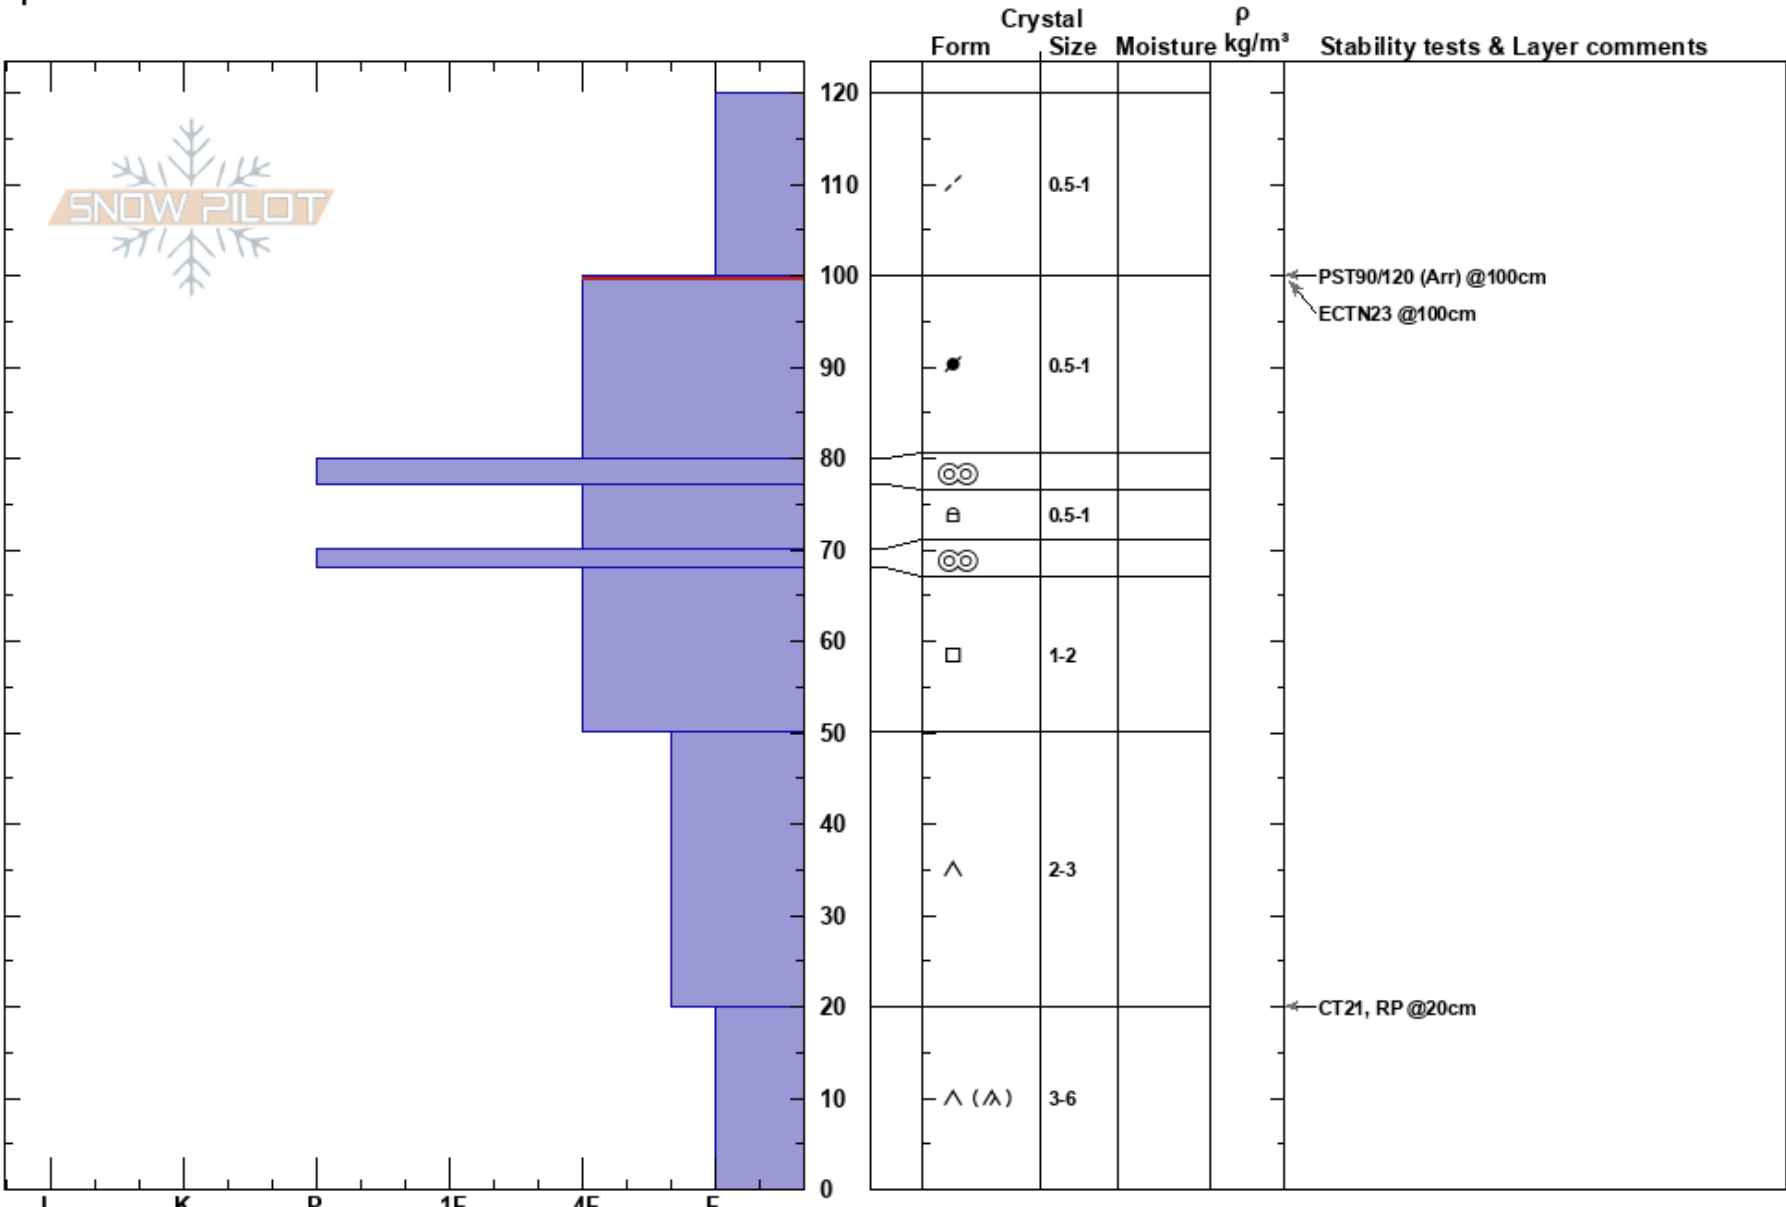

Park Place south  
 Vail/Summit County  
 CO  
 Elevation: 11878 ft  
 Aspect:  
 Specifics:

Kirk Myers  
 02/11/2023 - 9:00am  
 Co-ord: 39.46722N, -106.15306W  
 Slope Angle:  
 Wind Loading:

Stability:  
 Air Temperature: 5°C  
 Sky Cover: CLR  
 Precipitation: NO  
 Wind: Light Breeze

HS: 120  
 PF: 20 100-80cm: Problematic layer  
 PS: 40

Notes: