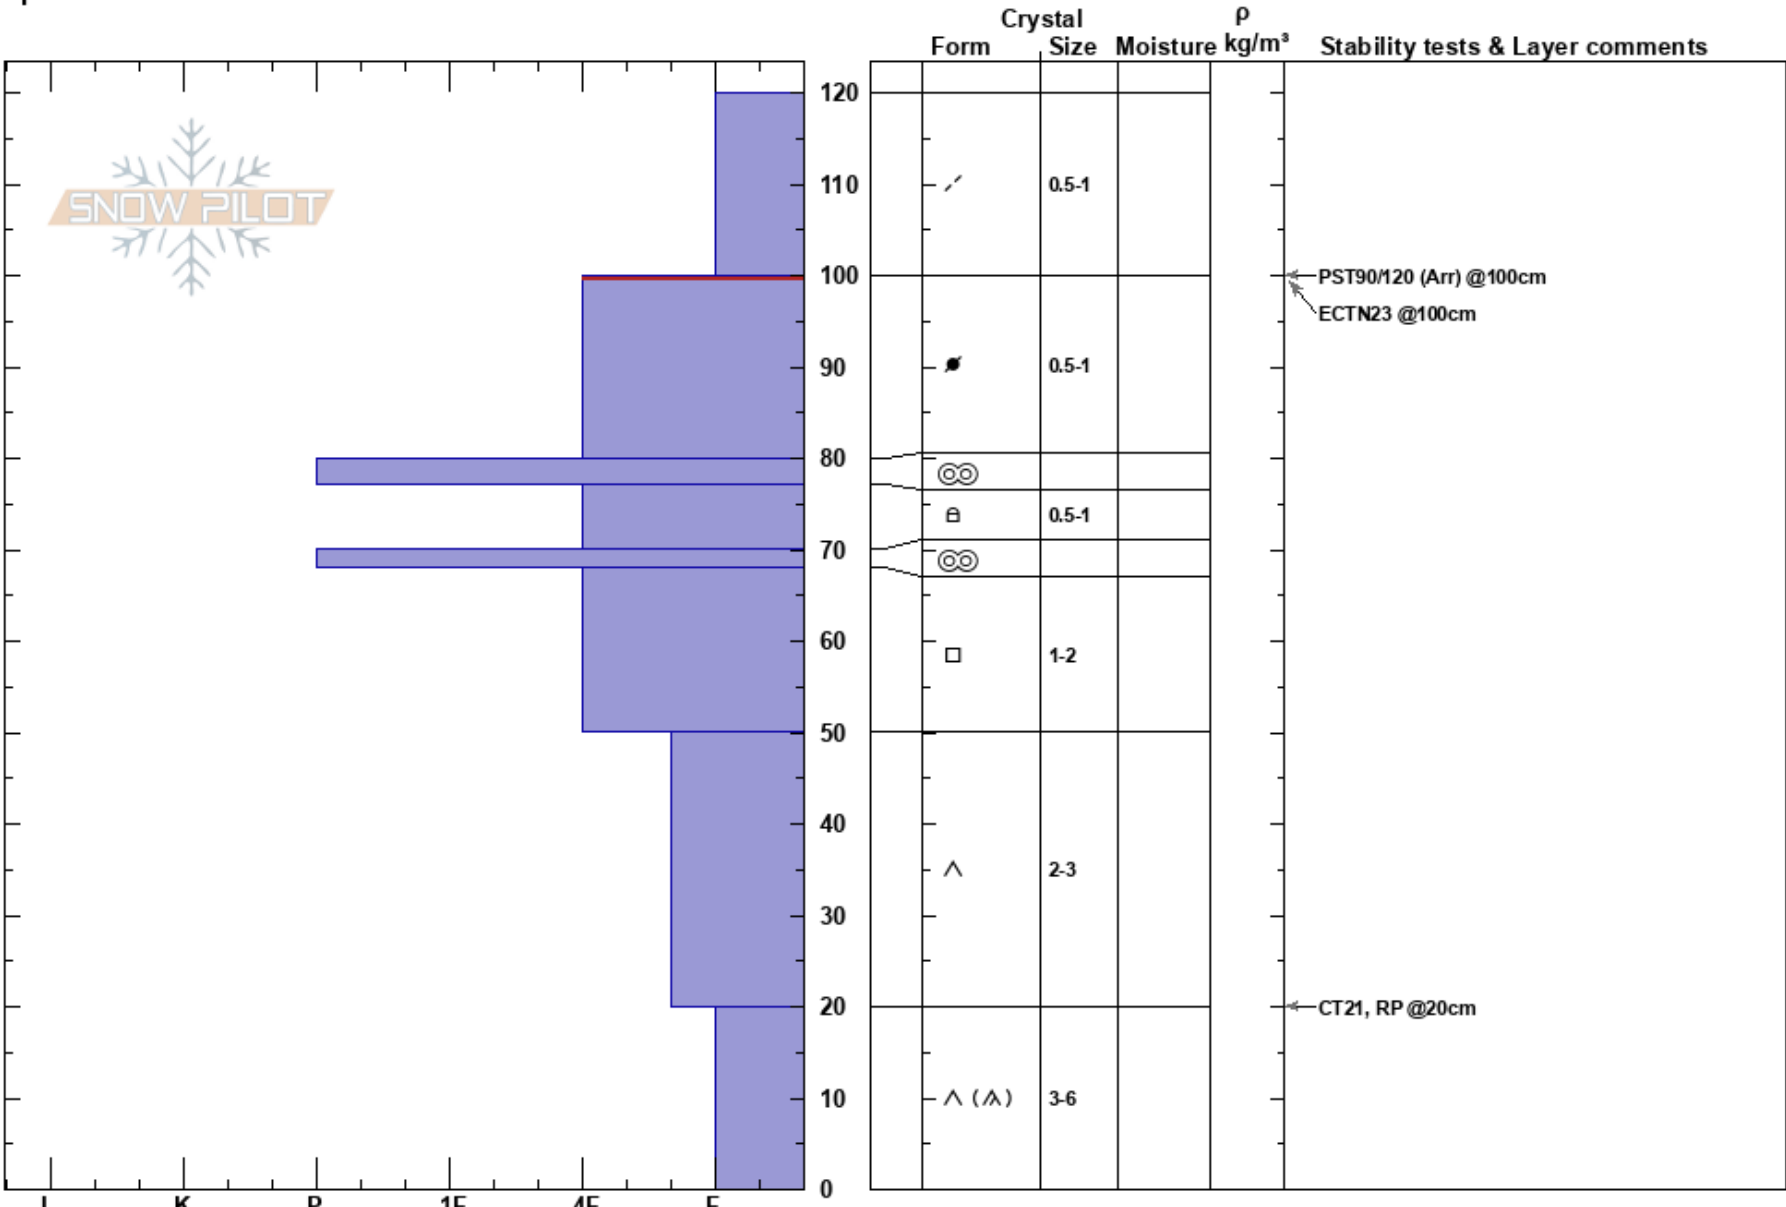

Park Place south
 Vail/Summit County
 CO
 Elevation: 11878 ft
 Aspect:
 Specifics:

Kirk Myers
 02/11/2023 - 9:00am
 Co-ord: 39.46722N, -106.15306W
 Slope Angle:
 Wind Loading:

Stability:
 Air Temperature: 5°C
 Sky Cover: CLR
 Precipitation: NO
 Wind: Light Breeze

HS: 120
 PF: 20 100-80cm: Problematic layer
 PS: 40

Notes: