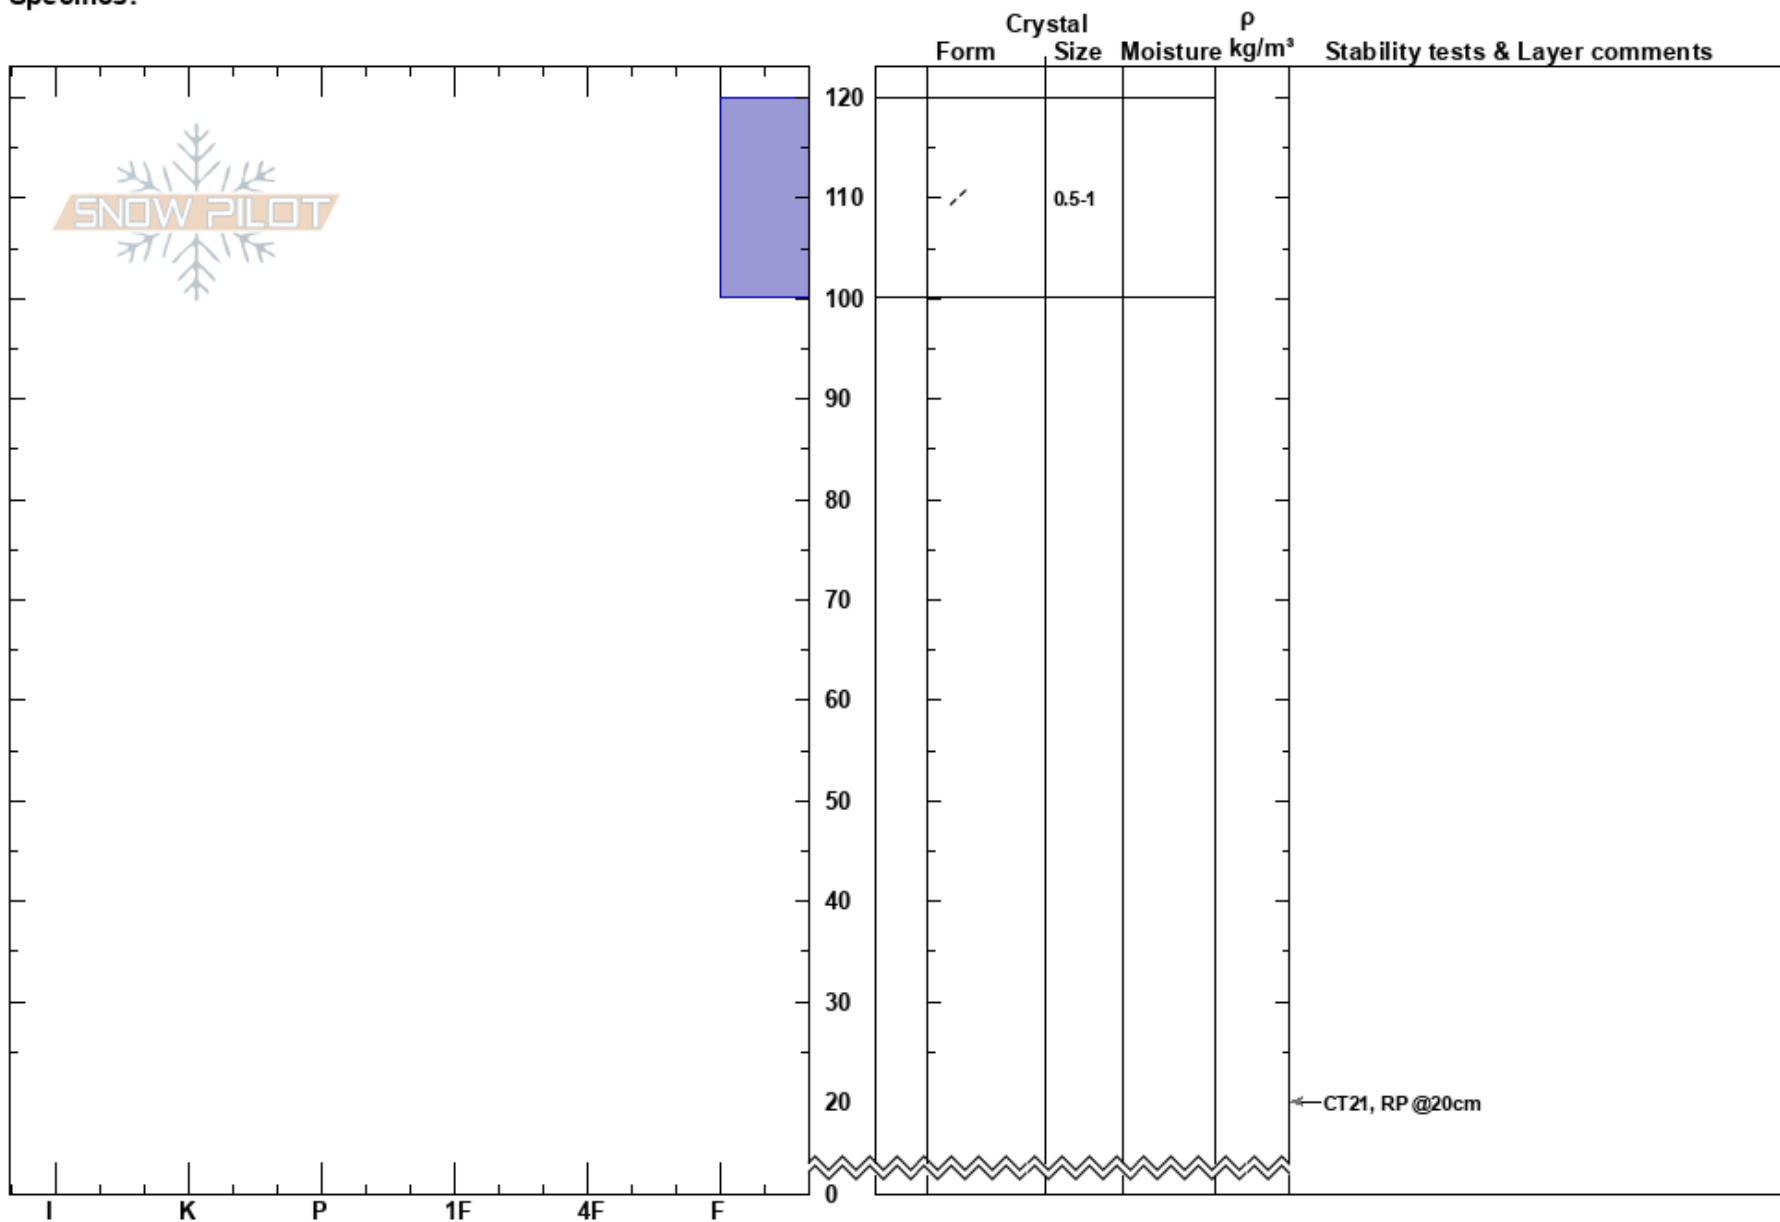

Park Place south
Vail/Summit County
CO
Elevation: 11878 ft
Aspect:
Specifics:

Kirk Myers
02/11/2023 - 9:00am
Co-ord: 39.46722N, -106.15306W
Slope Angle:
Wind Loading:

Stability:
Air Temperature: 5°C
Sky Cover: CLR
Precipitation: NO
Wind: Light Breeze

HS: 120
PF: 20
PS: 40

Layer Notes:

Notes: