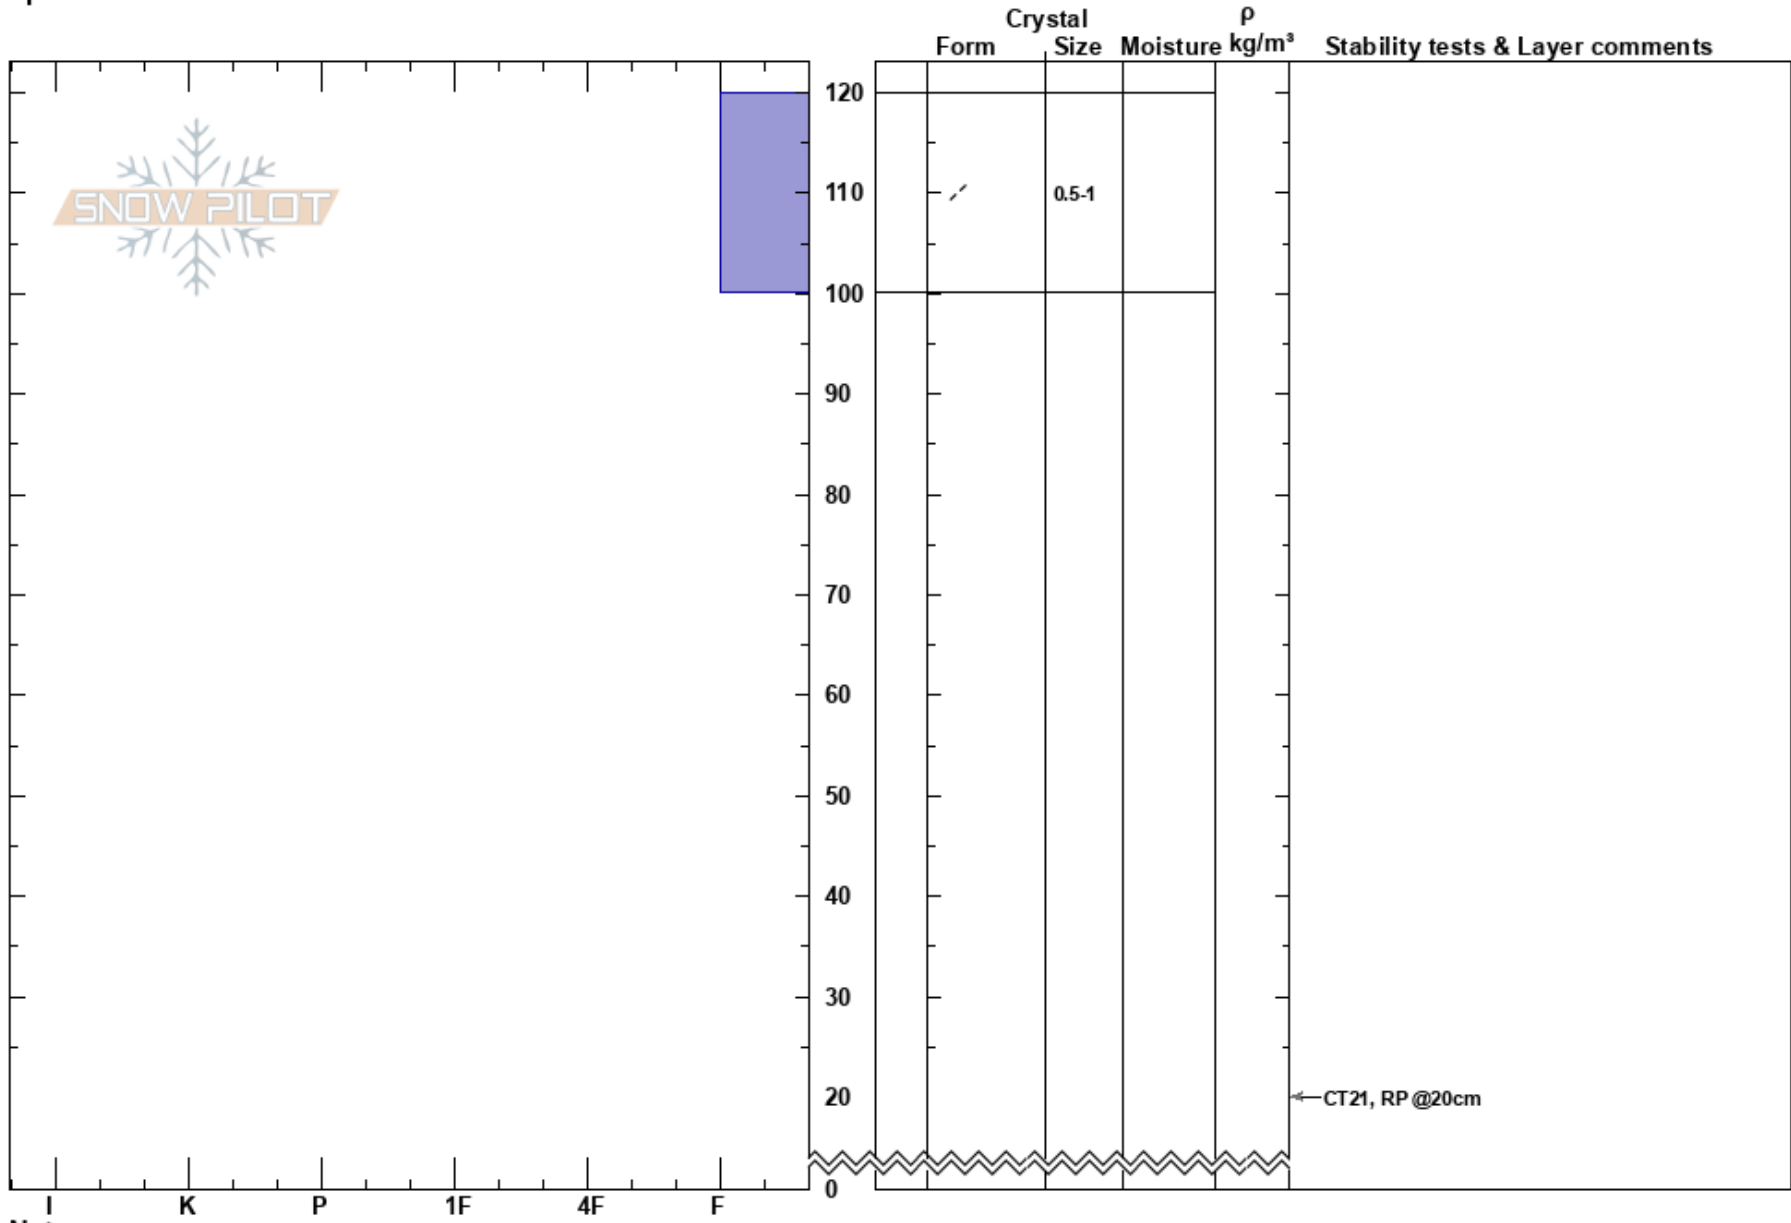

Park Place south
Vail/Summit County
CO
Elevation: 11878 ft
Aspect:
Specifics:

Kirk Myers
02/11/2023 - 9:00am
Co-ord: 39.46722N, -106.15306W
Slope Angle:
Wind Loading:

Stability:
Air Temperature: 5°C
Sky Cover: CLR
Precipitation: NO
Wind: Light Breeze

HS: 120
PF: 20
PS: 40

Layer Notes:

Notes: