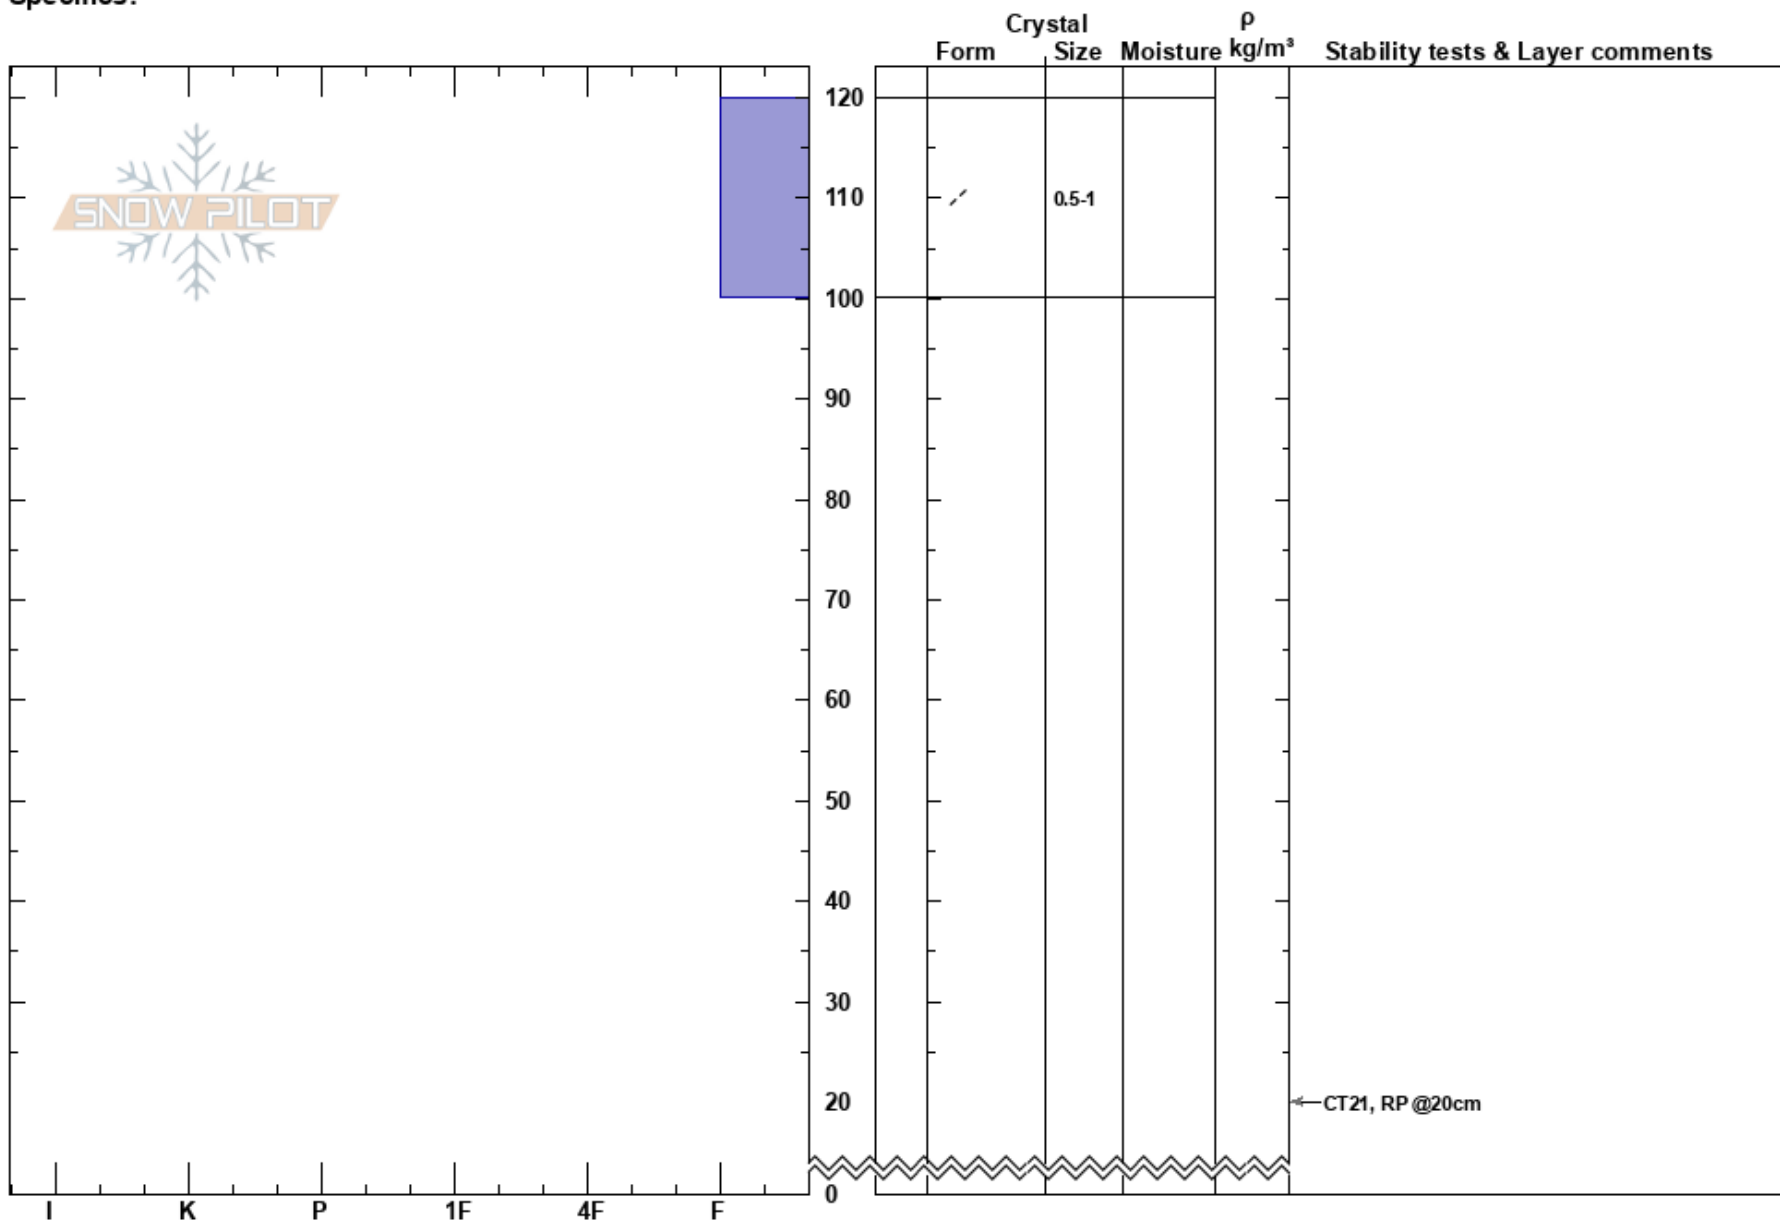

Park Place south  
Vail/Summit County  
CO  
Elevation: 11878 ft  
Aspect:  
Specifics:

Kirk Myers  
02/11/2023 - 9:00am  
Co-ord: 39.46722N, -106.15306W  
Slope Angle:  
Wind Loading:

Stability:  
Air Temperature: 5°C  
Sky Cover: CLR  
Precipitation: NO  
Wind: Light Breeze

HS: 120  
PF: 20  
PS: 40  
Layer Notes:

Notes: