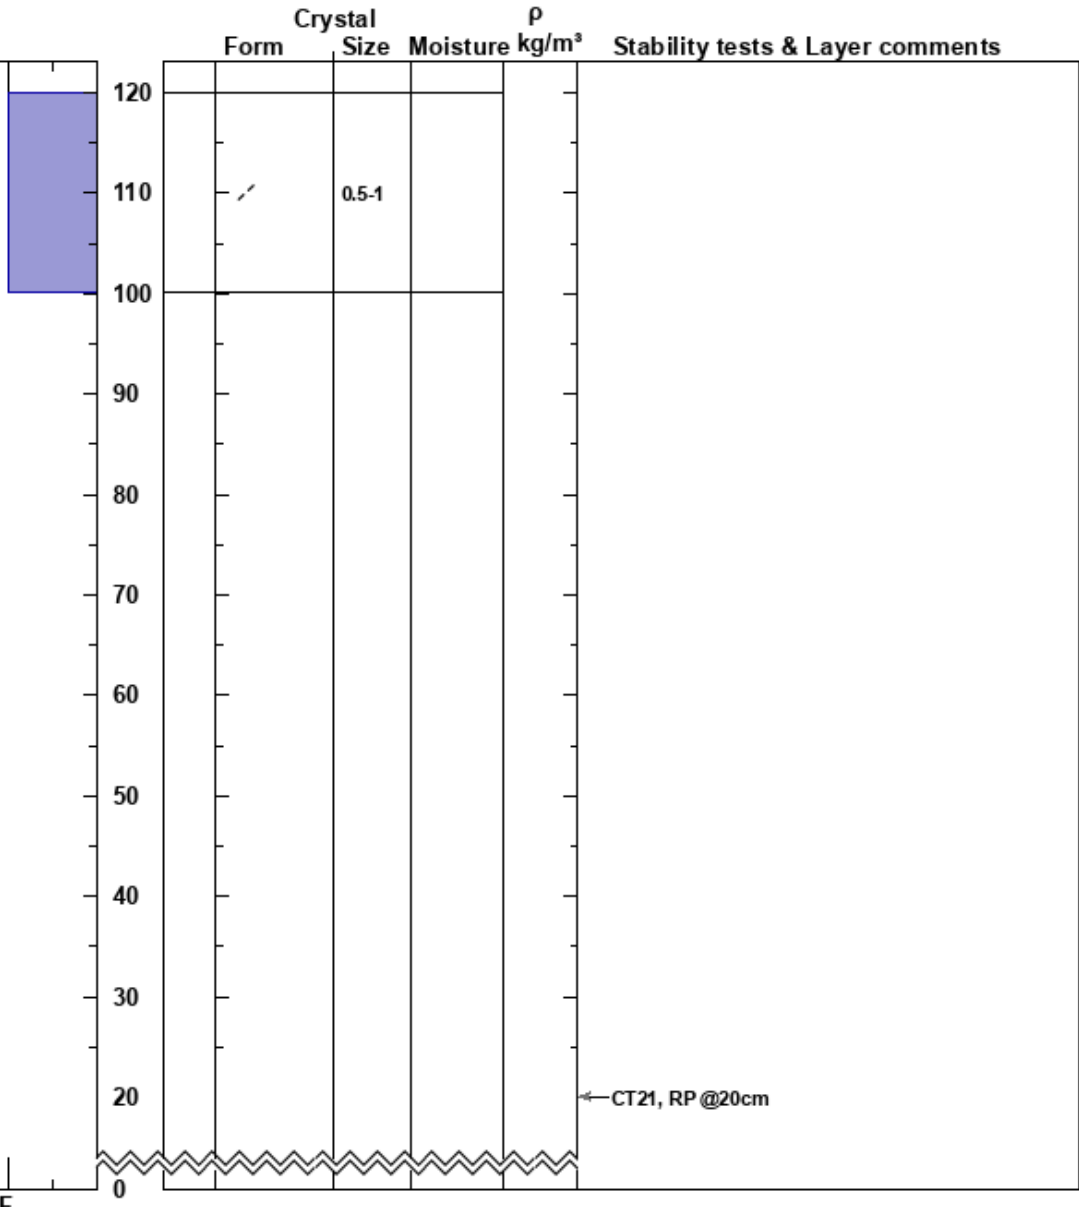

Park Place south
Vail/Summit County
CO
Elevation: 11878 ft
Aspect:
Specifics:

Kirk Myers
02/11/2023 - 9:00am
Co-ord: 39.46722N, -106.15306W
Slope Angle:
Wind Loading:

Stability:
Air Temperature: 5°C
Sky Cover: CLR
Precipitation: NO
Wind: Light Breeze

HS: 120
PF: 20
PS: 40

Layer Notes:

I K P 1F 4F F

Notes: