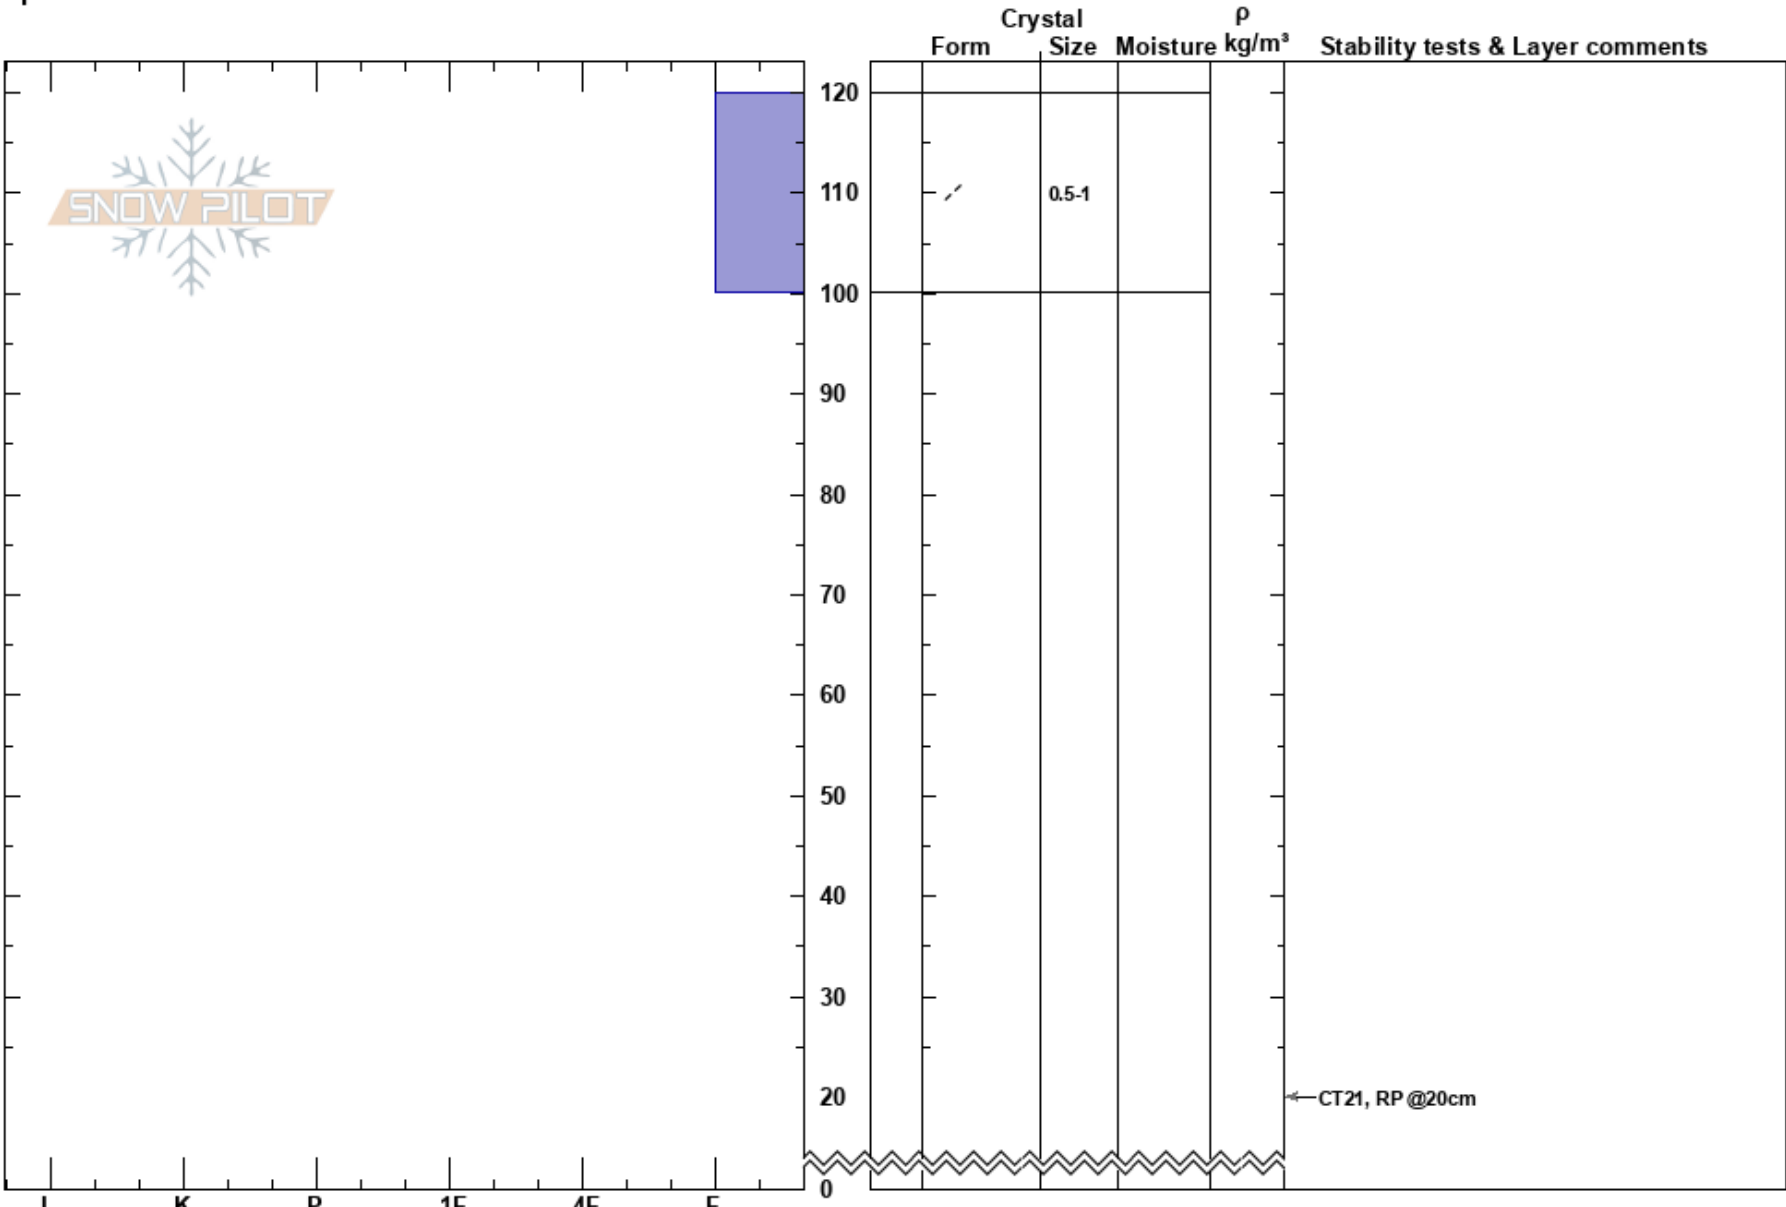

Park Place south
Vail/Summit County
CO
Elevation: 11878 ft
Aspect:
Specifics:

Kirk Myers
02/11/2023 - 9:00am
Co-ord: 39.46722N, -106.15306W
Slope Angle:
Wind Loading:

Stability:
Air Temperature: 5°C
Sky Cover: CLR
Precipitation: NO
Wind: Light Breeze

HS: 120
PF: 20
PS: 40

Layer Notes:

Notes: