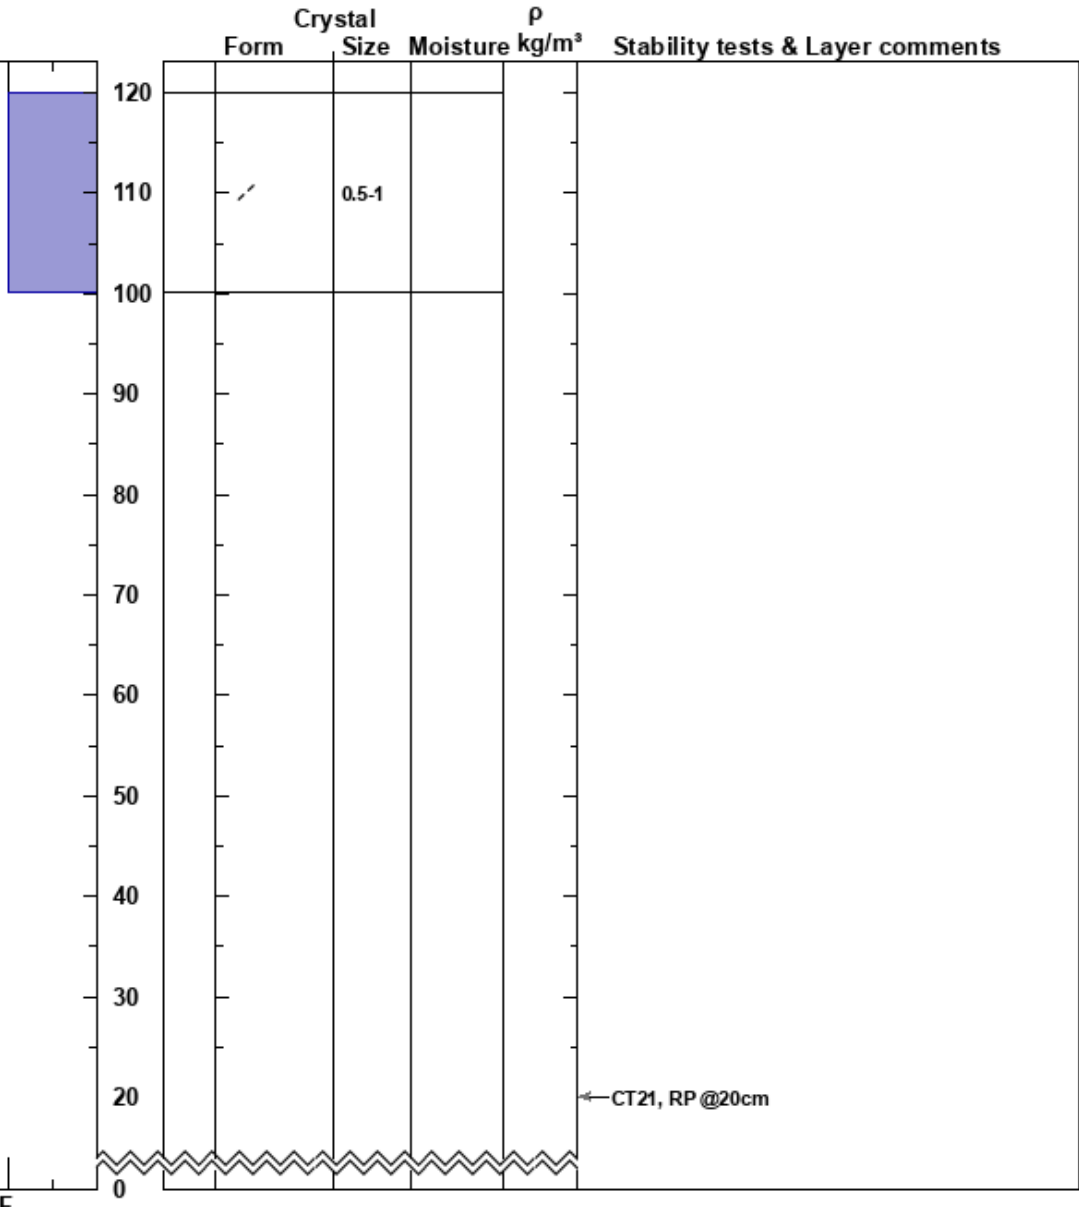

Park Place south  
Vail/Summit County  
CO  
Elevation: 11878 ft  
Aspect:  
Specifics:

Kirk Myers  
02/11/2023 - 9:00am  
Co-ord: 39.46722N, -106.15306W  
Slope Angle:  
Wind Loading:

Stability:  
Air Temperature: 5°C  
Sky Cover: CLR  
Precipitation: NO  
Wind: Light Breeze

HS: 120  
PF: 20  
PS: 40

Layer Notes:

Notes: I K P 1F 4F F