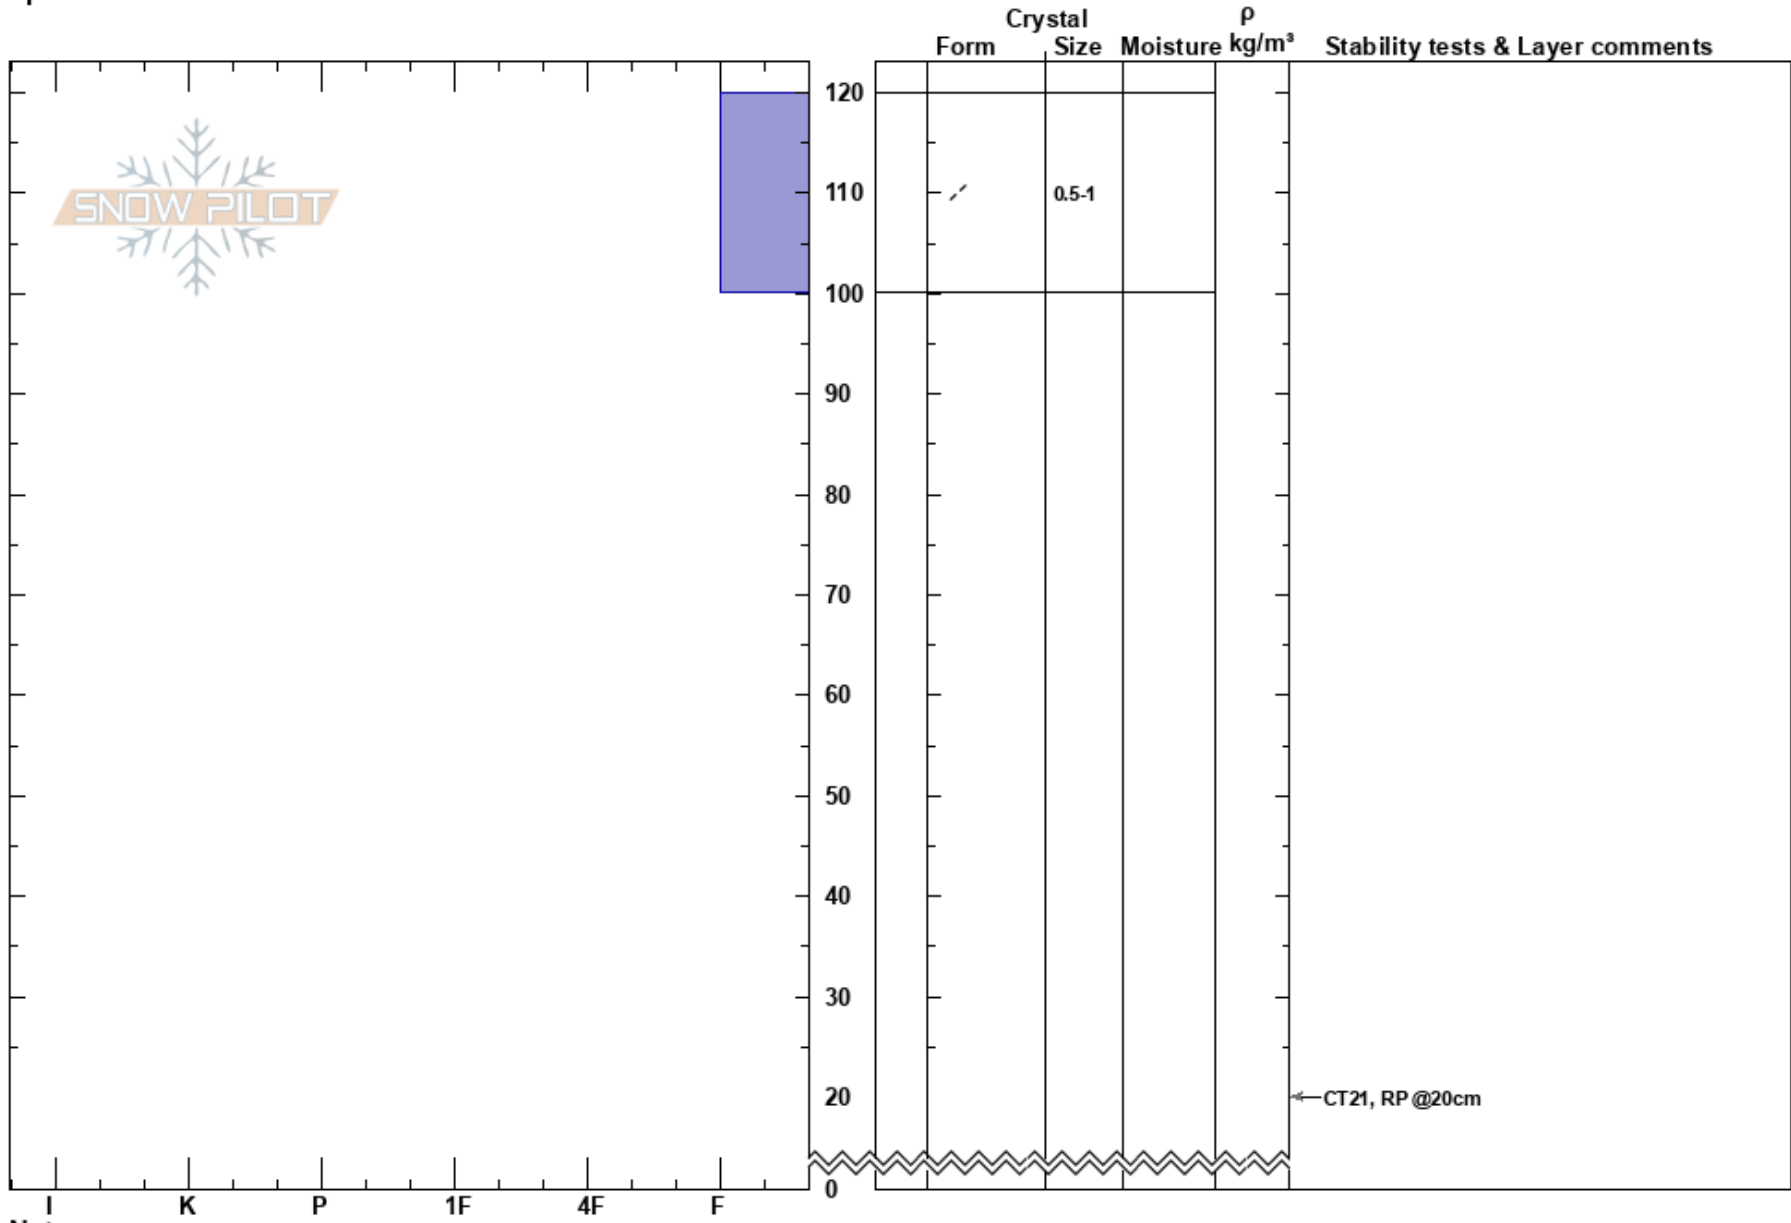

Park Place south  
Vail/Summit County  
CO  
Elevation: 11878 ft  
Aspect:  
Specifics:

Kirk Myers  
02/11/2023 - 9:00am  
Co-ord: 39.46722N, -106.15306W  
Slope Angle:  
Wind Loading:

Stability:  
Air Temperature: 5°C  
Sky Cover: CLR  
Precipitation: NO  
Wind: Light Breeze

HS: 120  
PF: 20  
PS: 40

Layer Notes:

Notes: