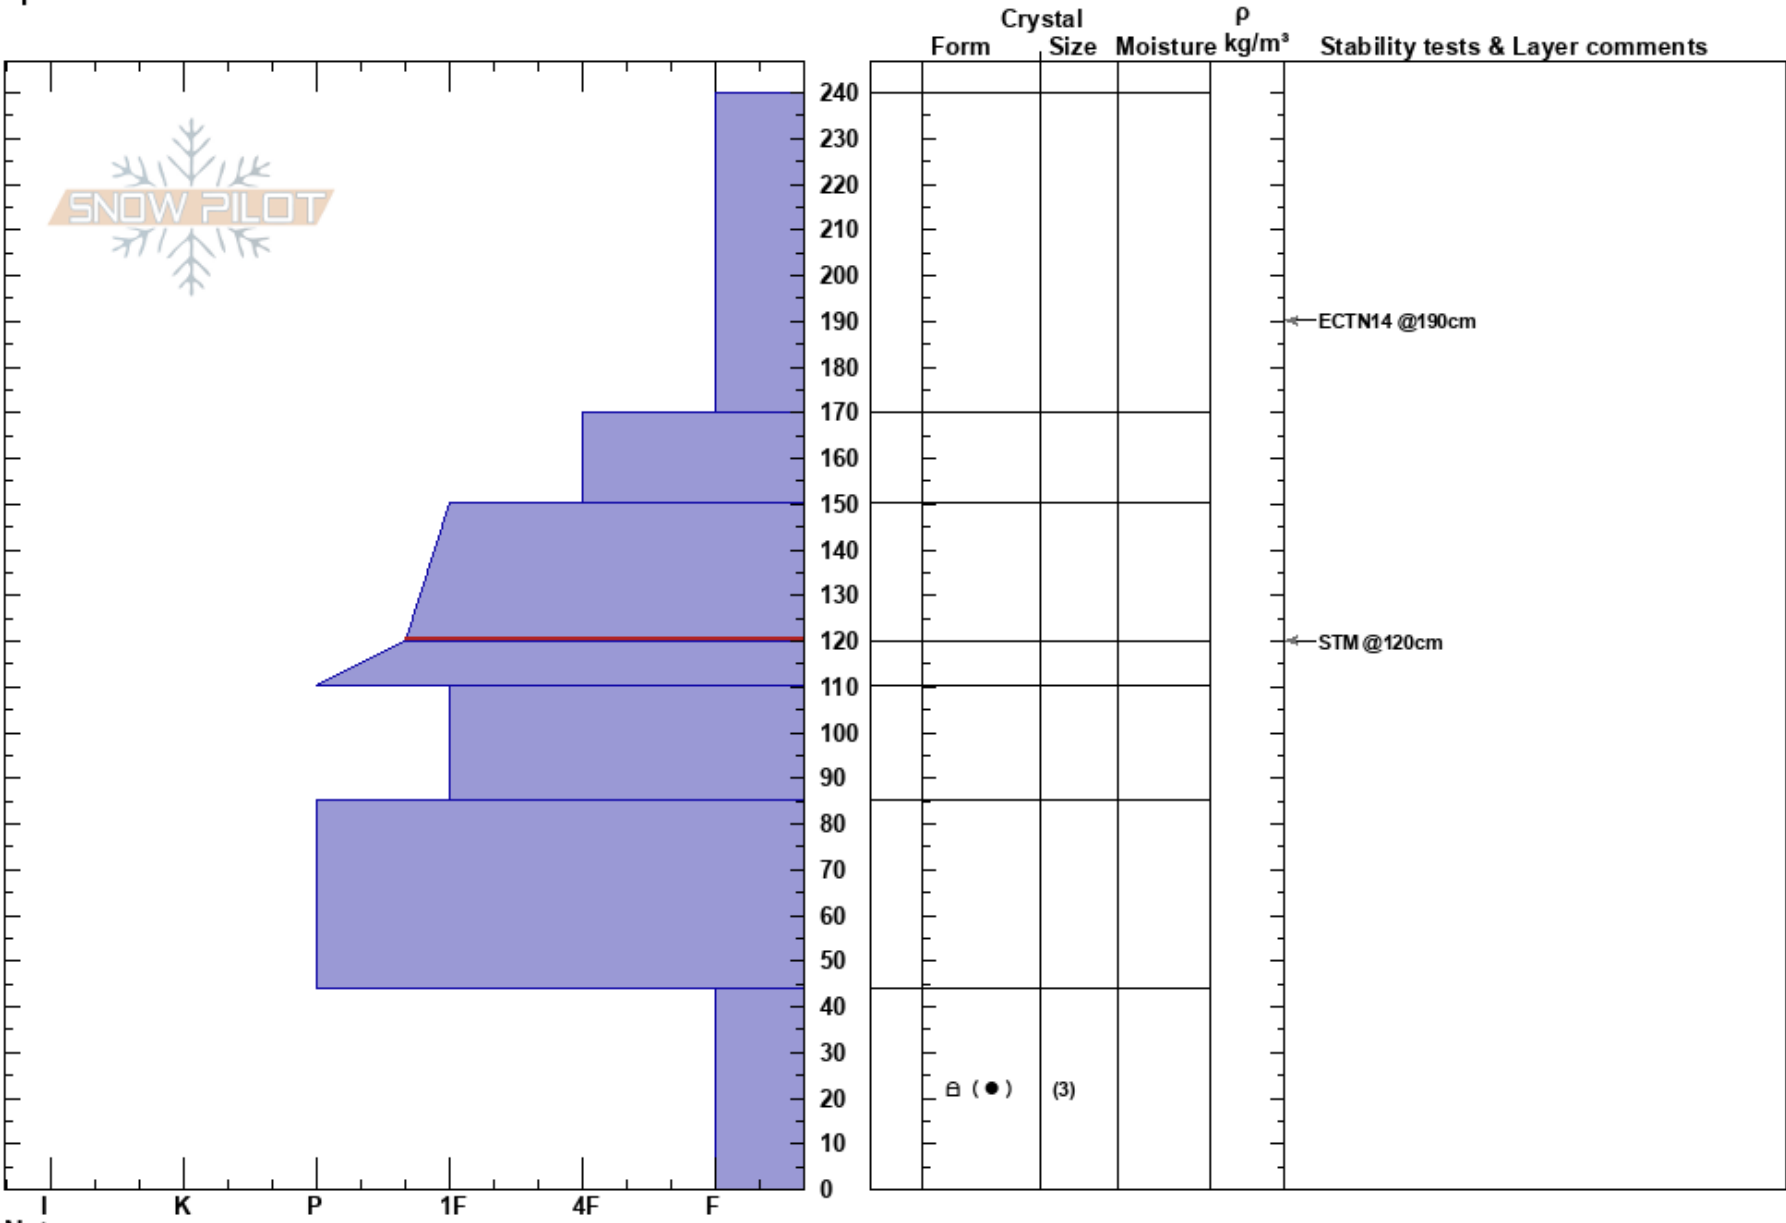

the triangle  
 Soldier Mountains  
 ID  
 Elevation: 8183 ft  
 Aspect: N  
 Specifics:

cam fields  
 02/11/2023 - 8:30am  
 Co-ord:  
 Slope Angle: 25°  
 Wind Loading: no

Stability:  
 Air Temperature: -2°C  
 Sky Cover: CLR  
 Precipitation: NO  
 Wind: NE Calm  
 HS: 240  
 PF: 35  
 PS: 15  
 150-120cm: Problematic layer