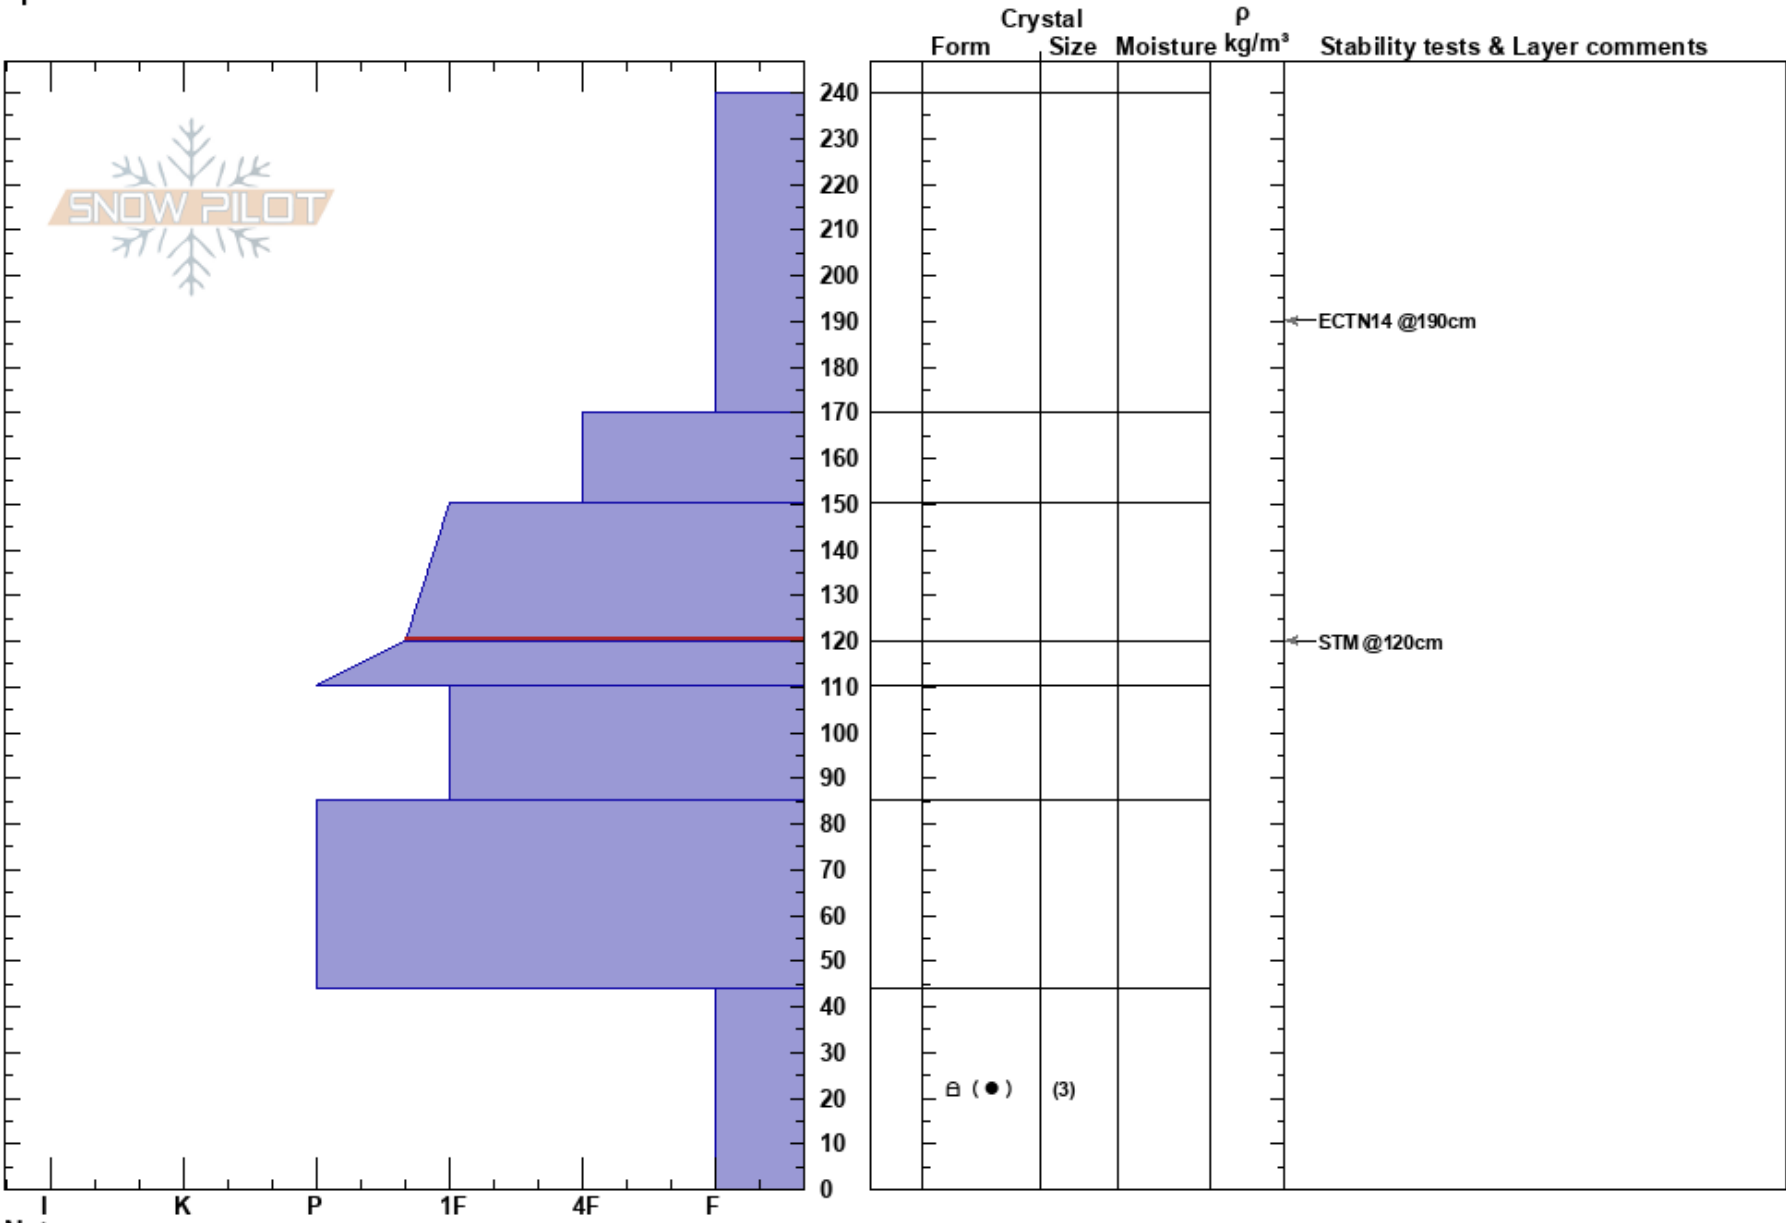

the triangle
 Soldier Mountains
 ID
 Elevation: 8183 ft
 Aspect: N
 Specifics:

cam fields
 02/11/2023 - 8:30am
 Co-ord:
 Slope Angle: 25°
 Wind Loading: no

Stability:
 Air Temperature: -2°C
 Sky Cover: CLR
 Precipitation: NO
 Wind: NE Calm

HS:240
 PF: 35 150-120cm: Problematic layer
 PS: 15

Notes: