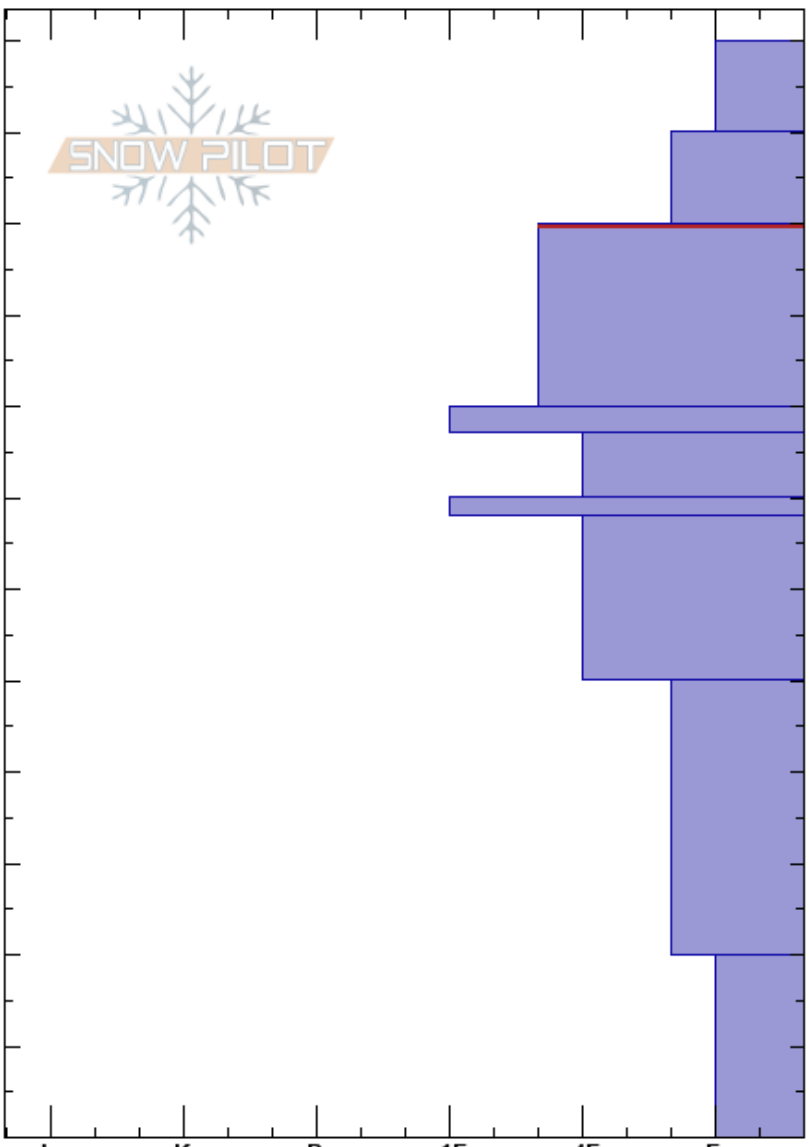

Park Place South West
 Tenmile Range
 CO
 Elevation: 11878 ft
 Aspect: 91°
 Specifics: Pit is adjacent to avalanche: other;

Mike Sheppard
 02/11/2023 - 9:15am
 Co-ord: 39.46722N, -106.15306W
 Slope Angle: 31°
 Wind Loading:

Stability:
 Air Temperature: 5°C
 Sky Cover: CLR
 Precipitation: NO
 Wind:
 HS: 120
 PF: 40 100-80cm: Problematic layer
 PS: 20

Height (cm)	Crystal		Moisture	ρ kg/m ³	Stability tests & Layer comments
	Form	Size			
120	/	0.5-0.5			
110	•	0.5-1			
100	•	1-1			← ECTN23 @100cm ← PST90/120 (Arr) @100cm
80	⊙	1-1			
70	⊙	1-1			
60	□	1-2			
40	^	2-3			
20	^	3-5			← CT21, RP @20cm