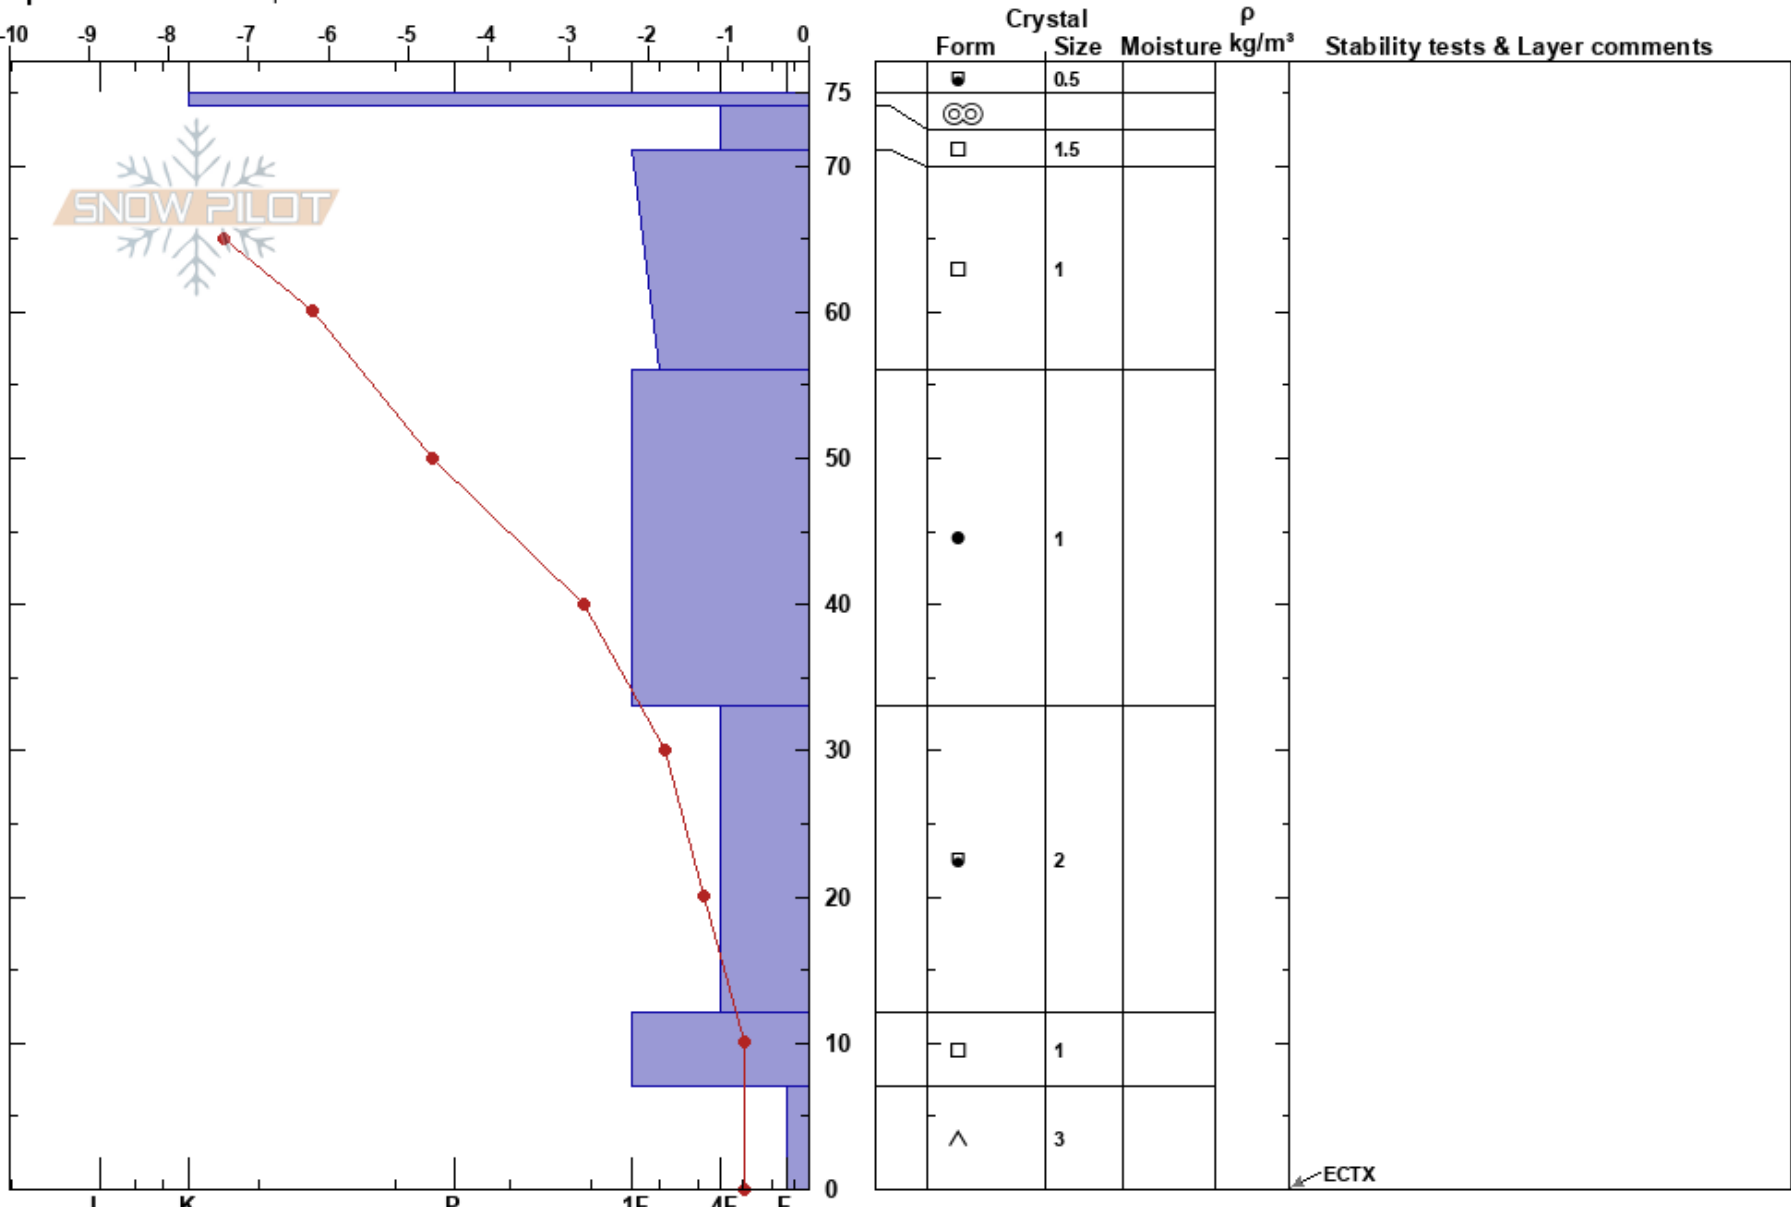

Kesänki north
 Finland
 Elevation: 88 m
 Aspect: NE
 Specifics: We skied slope

Joonas Kortelainen
 11/02/2023 - 14:10
 Co-ord: 35W 384681E 7503254N
 Slope Angle: 29°
 Wind Loading: previous

Stability: Good HS:75 Layer Notes:
 Air Temperature: -5.4°C PF: 12 74-71cm: Problematic layer
 Sky Cover: CLR
 Precipitation: NO
 Wind: SW Moderate

Notes: Pit dug in treeline on steep roll. Objective to check reactivity of PWL's. Rocky ground. No signs of instability S, W or N aspect of Kesänki. Strong föhn winds have created sastrugi and hard snow surface in alpine. Northern aspects below treeline have soft snow.