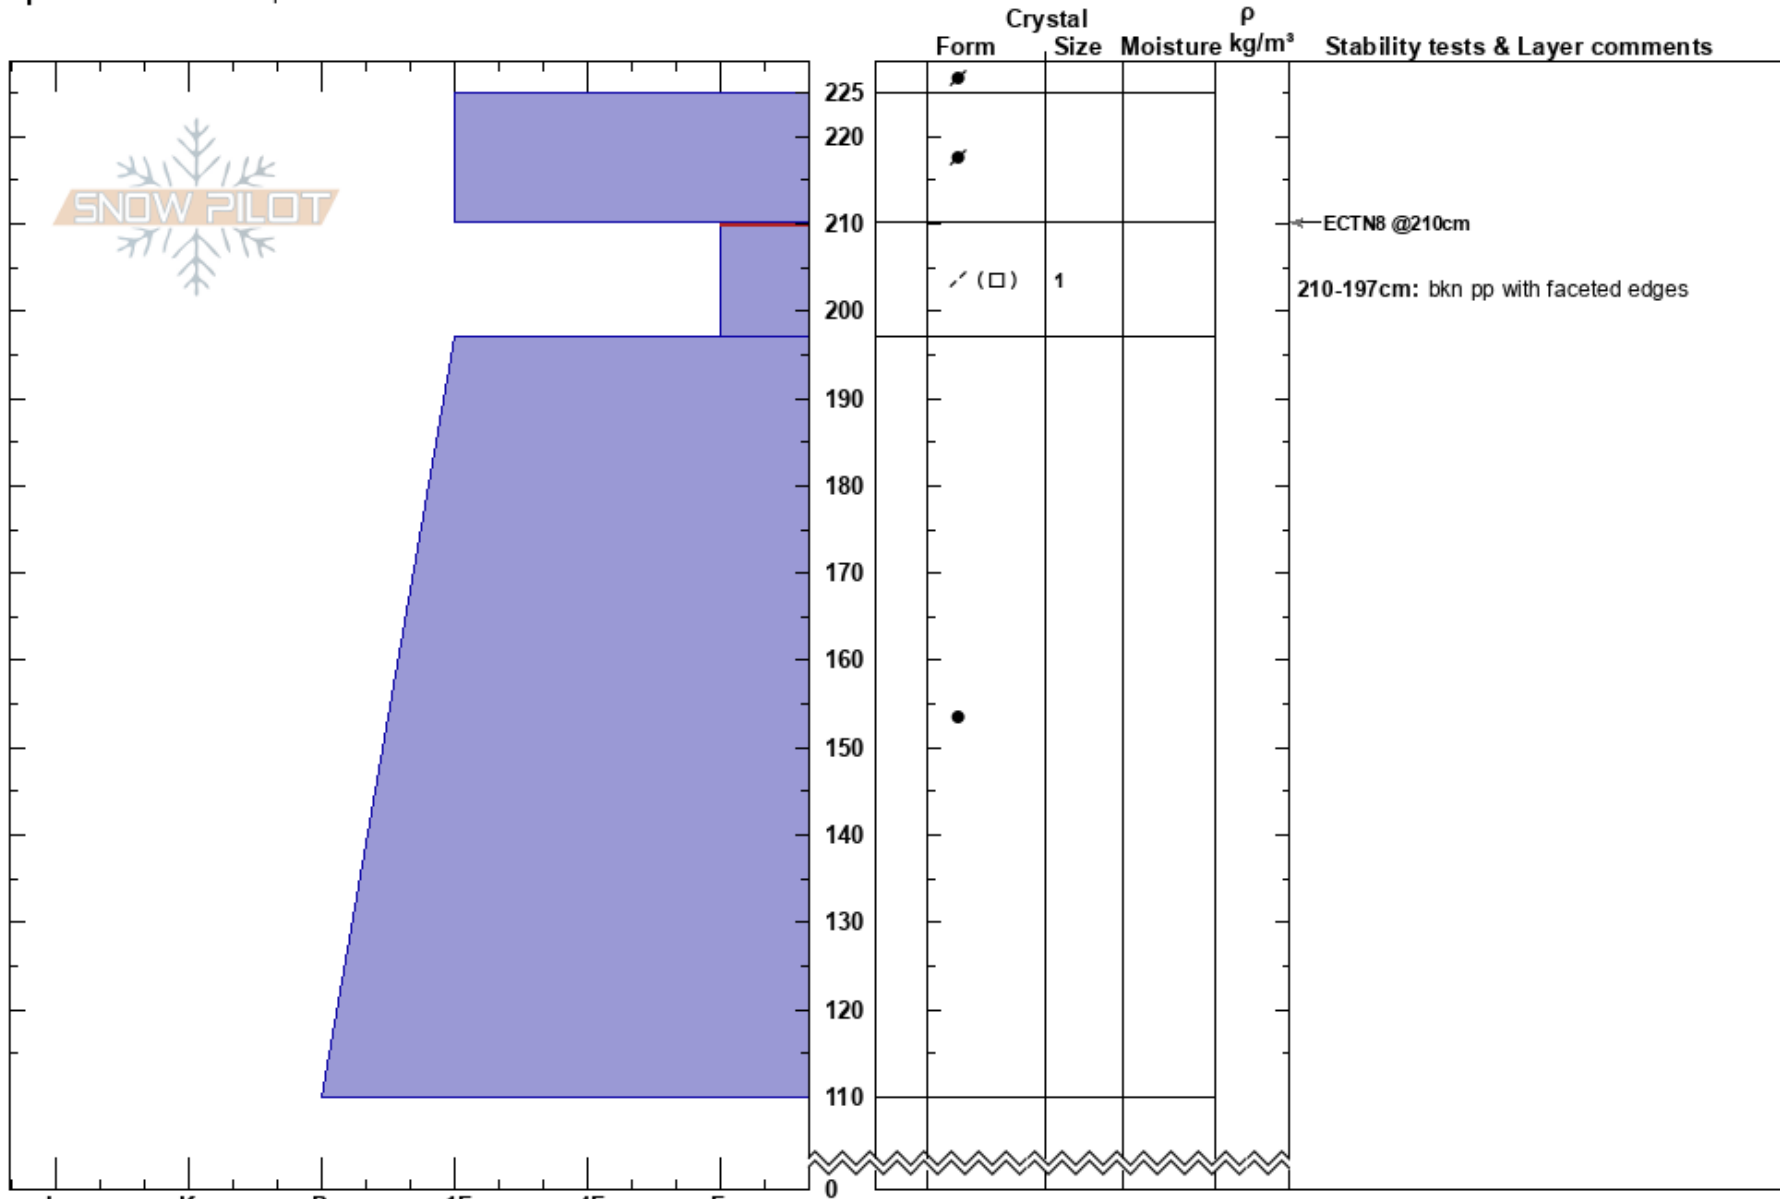

White Pine NNW 10,720
 Central Wasatch
 UT
 Elevation: 10720 ft
 Aspect: NW
 Specifics: We skied slope

Dave Kelly
 02/10/2023 - 3:30pm
 Co-ord: 40.55227N, -111.66480W
 Slope Angle: 37°
 Wind Loading: previous

Stability: Very Good
 Air Temperature: -1.6°C
 Sky Cover: CLR
 Precipitation: NO
 Wind: W Calm

HS:225
 Layer Notes:
 210-197cm: bkn pp with faceted edges
 210-197cm: Problematic layer

Notes: Roller balling noted on NNW slopes below 9k. Dug in wind zone. 100' below was soft snow surface. wind slabs isolated to skis on this slope breaking up before going anywhere. Deteriorating wind slab with sastrugi on the surface.