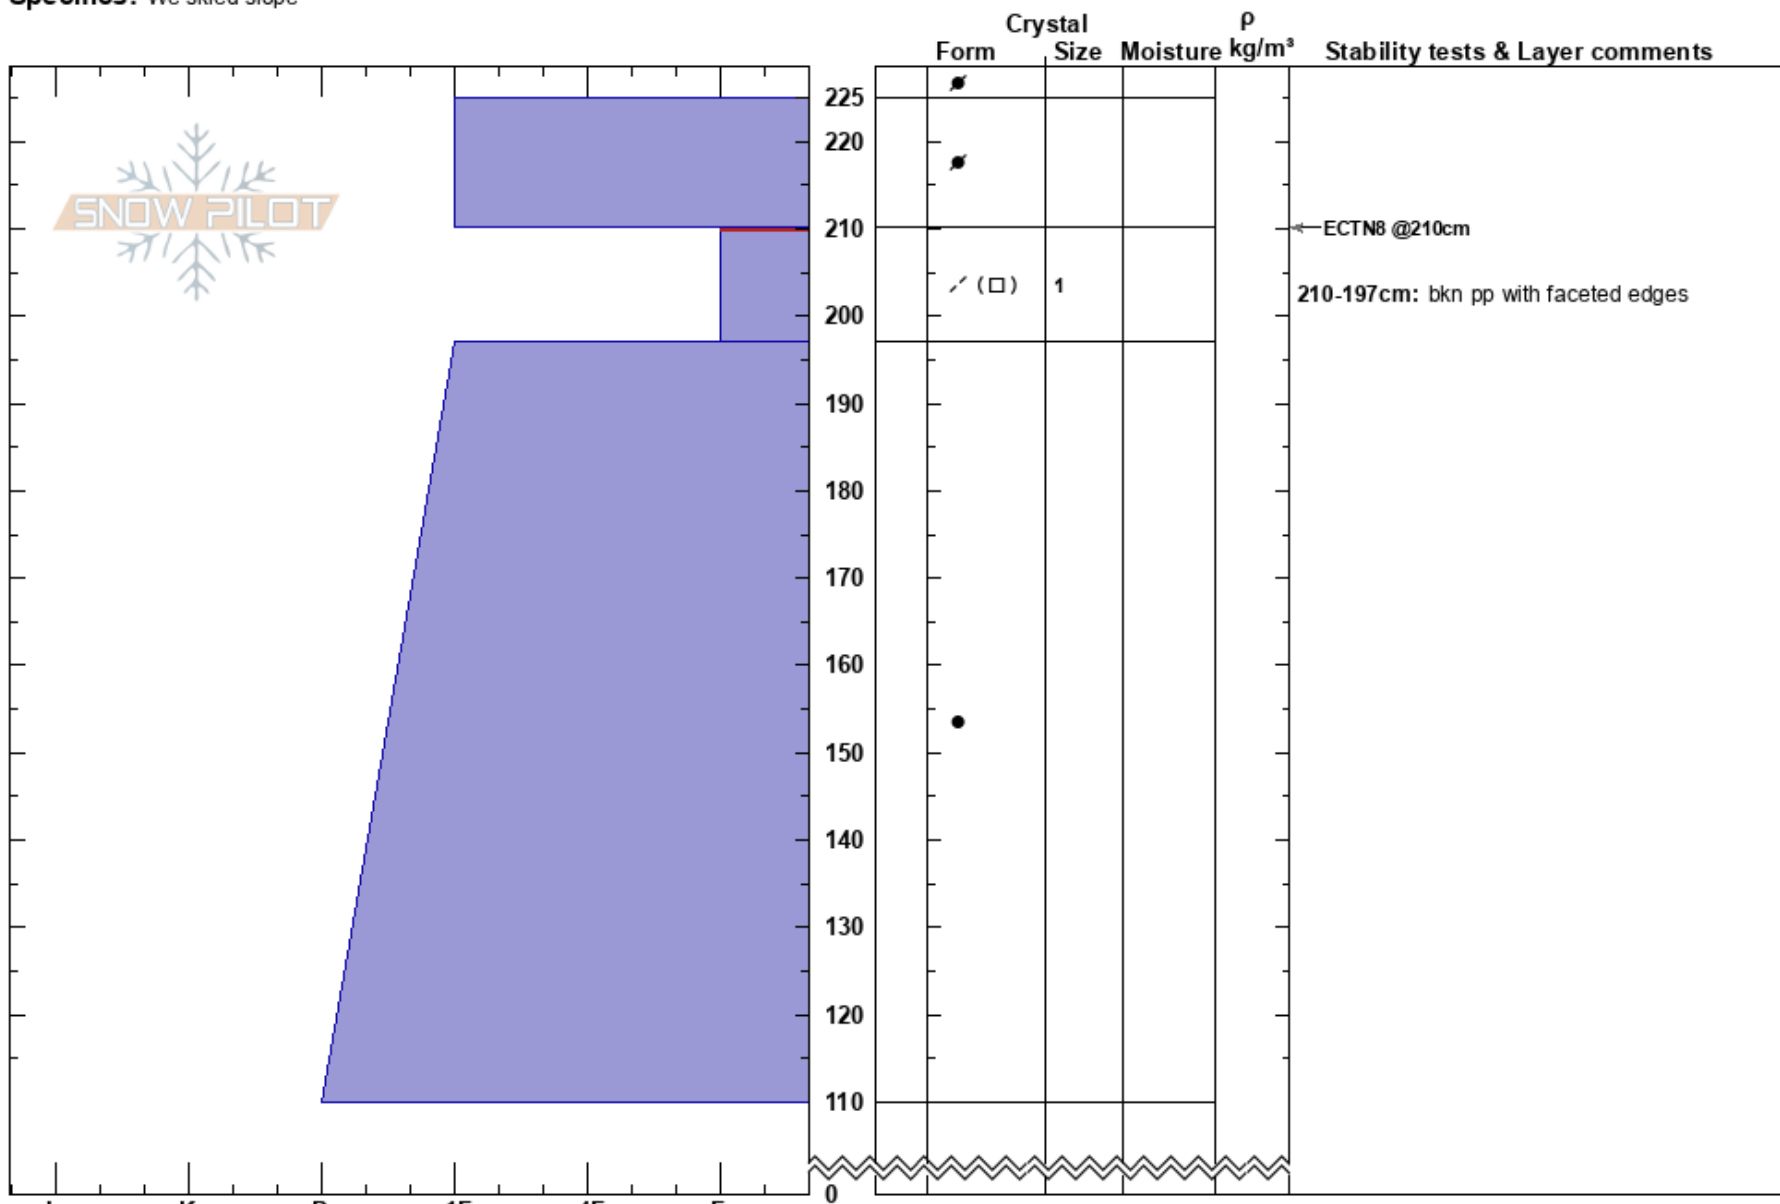

White Pine NNW 10,720
 Central Wasatch
 UT
 Elevation: 10720 ft
 Aspect: NW
 Specifics: We skied slope

Dave Kelly
 02/10/2023 - 3:30pm
 Co-ord: 40.55227N, -111.66480W
 Slope Angle: 37°
 Wind Loading: previous

Stability: Very Good
 Air Temperature: -1.6°C
 Sky Cover: CLR
 Precipitation: NO
 Wind: W Calm

HS:225
 Layer Notes:
 210-197cm: bkn pp with faceted edges
 210-197cm: Problematic layer

Notes: Roller balling noted on NNW slopes below 9k. Dug in wind zone. 100' below was soft snow surface. wind slabs isolated to skis on this slope breaking up before going anywhere. Deteriorating wind slab with sastrugi on the surface.