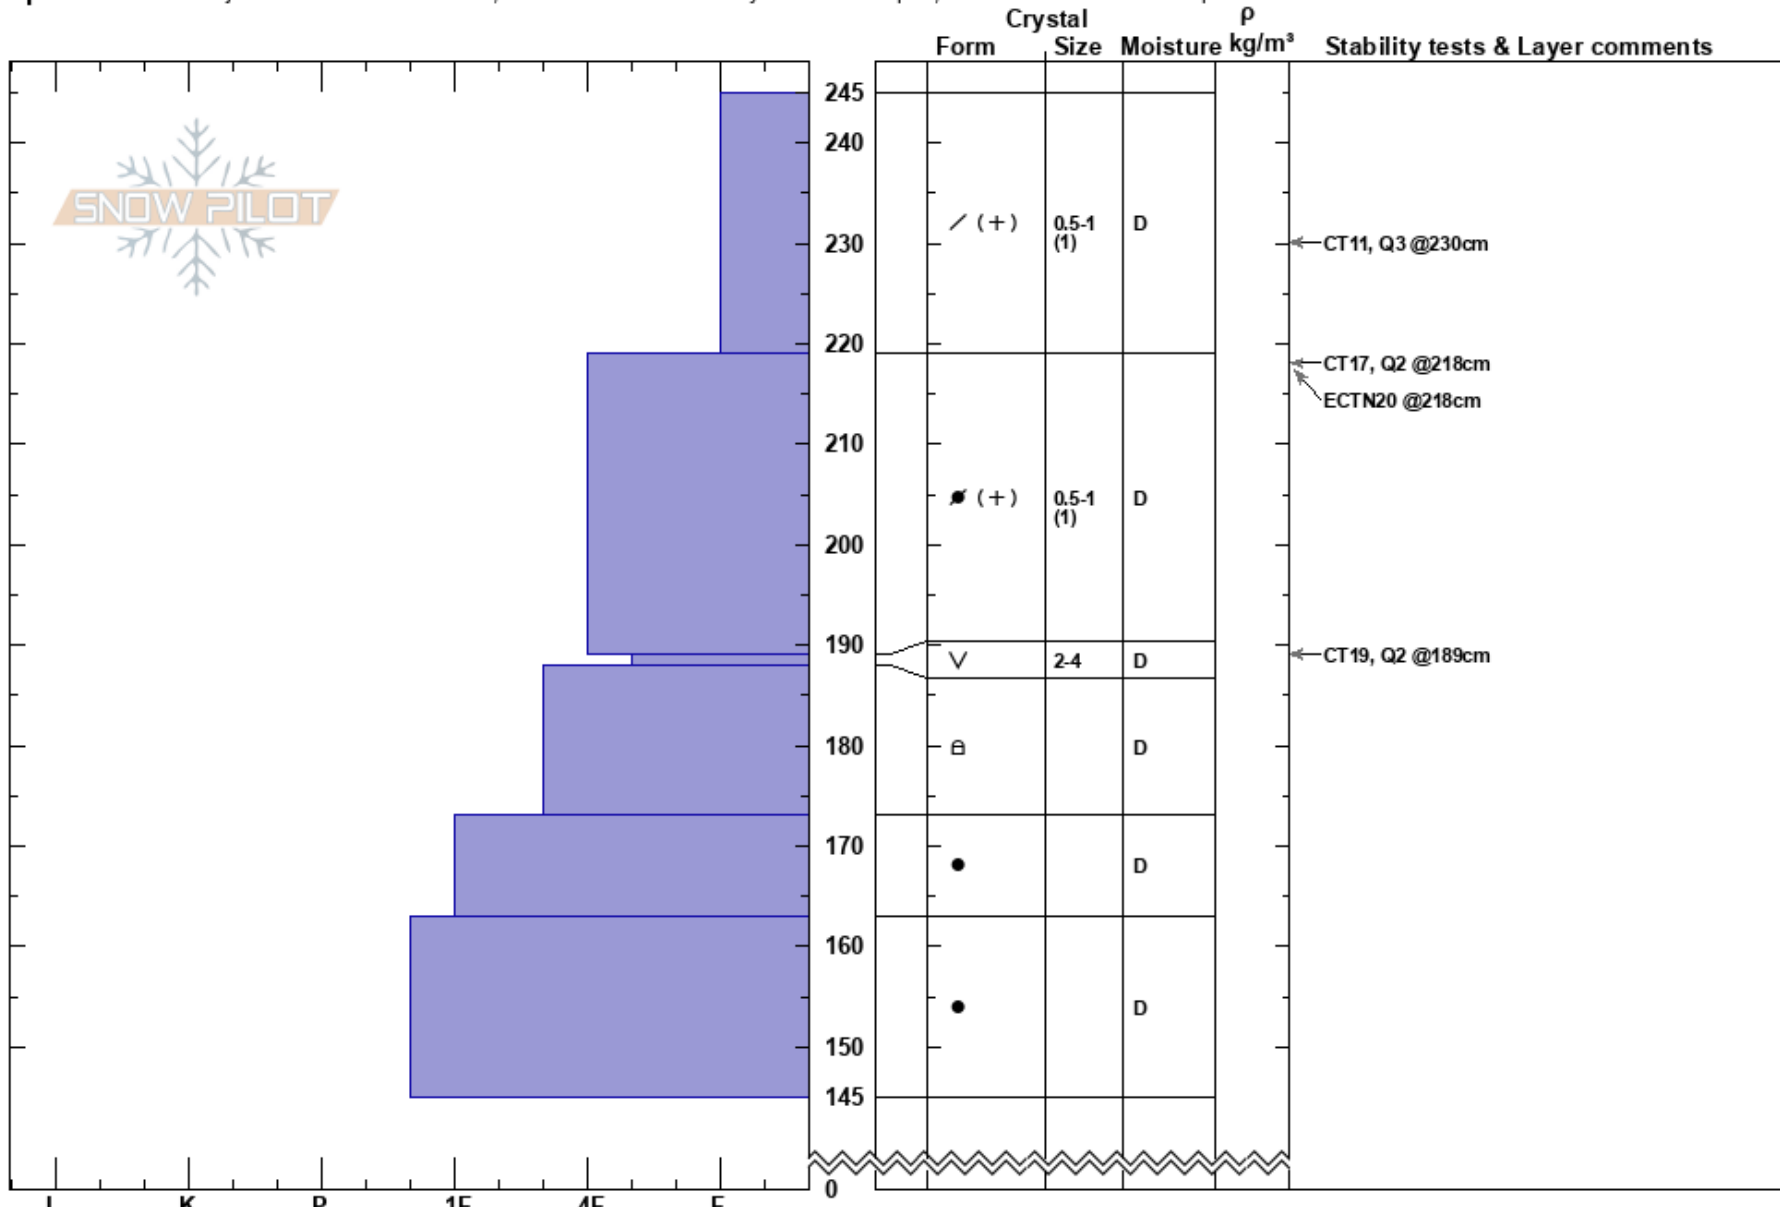

Box Lake Crown Profile
Payette National Forest
ID

Kevin Studley

02/10/2023 - 2:00pm

Co-ord: 45.02552N, -116.00182W

Elevation: 7405 ft

Slope Angle: 35°

Aspect: 90°

Wind Loading: previous

Stability: Fair

Air Temperature:

HS:245

189-188cm: Problematic layer

Sky Cover: CLR

Precipitation: NO

Wind: SW Moderate

Specifics: Pit is adjacent to avalanche: crown; Recent avalanche activity on similar slopes; Snowmobile tracks on slope