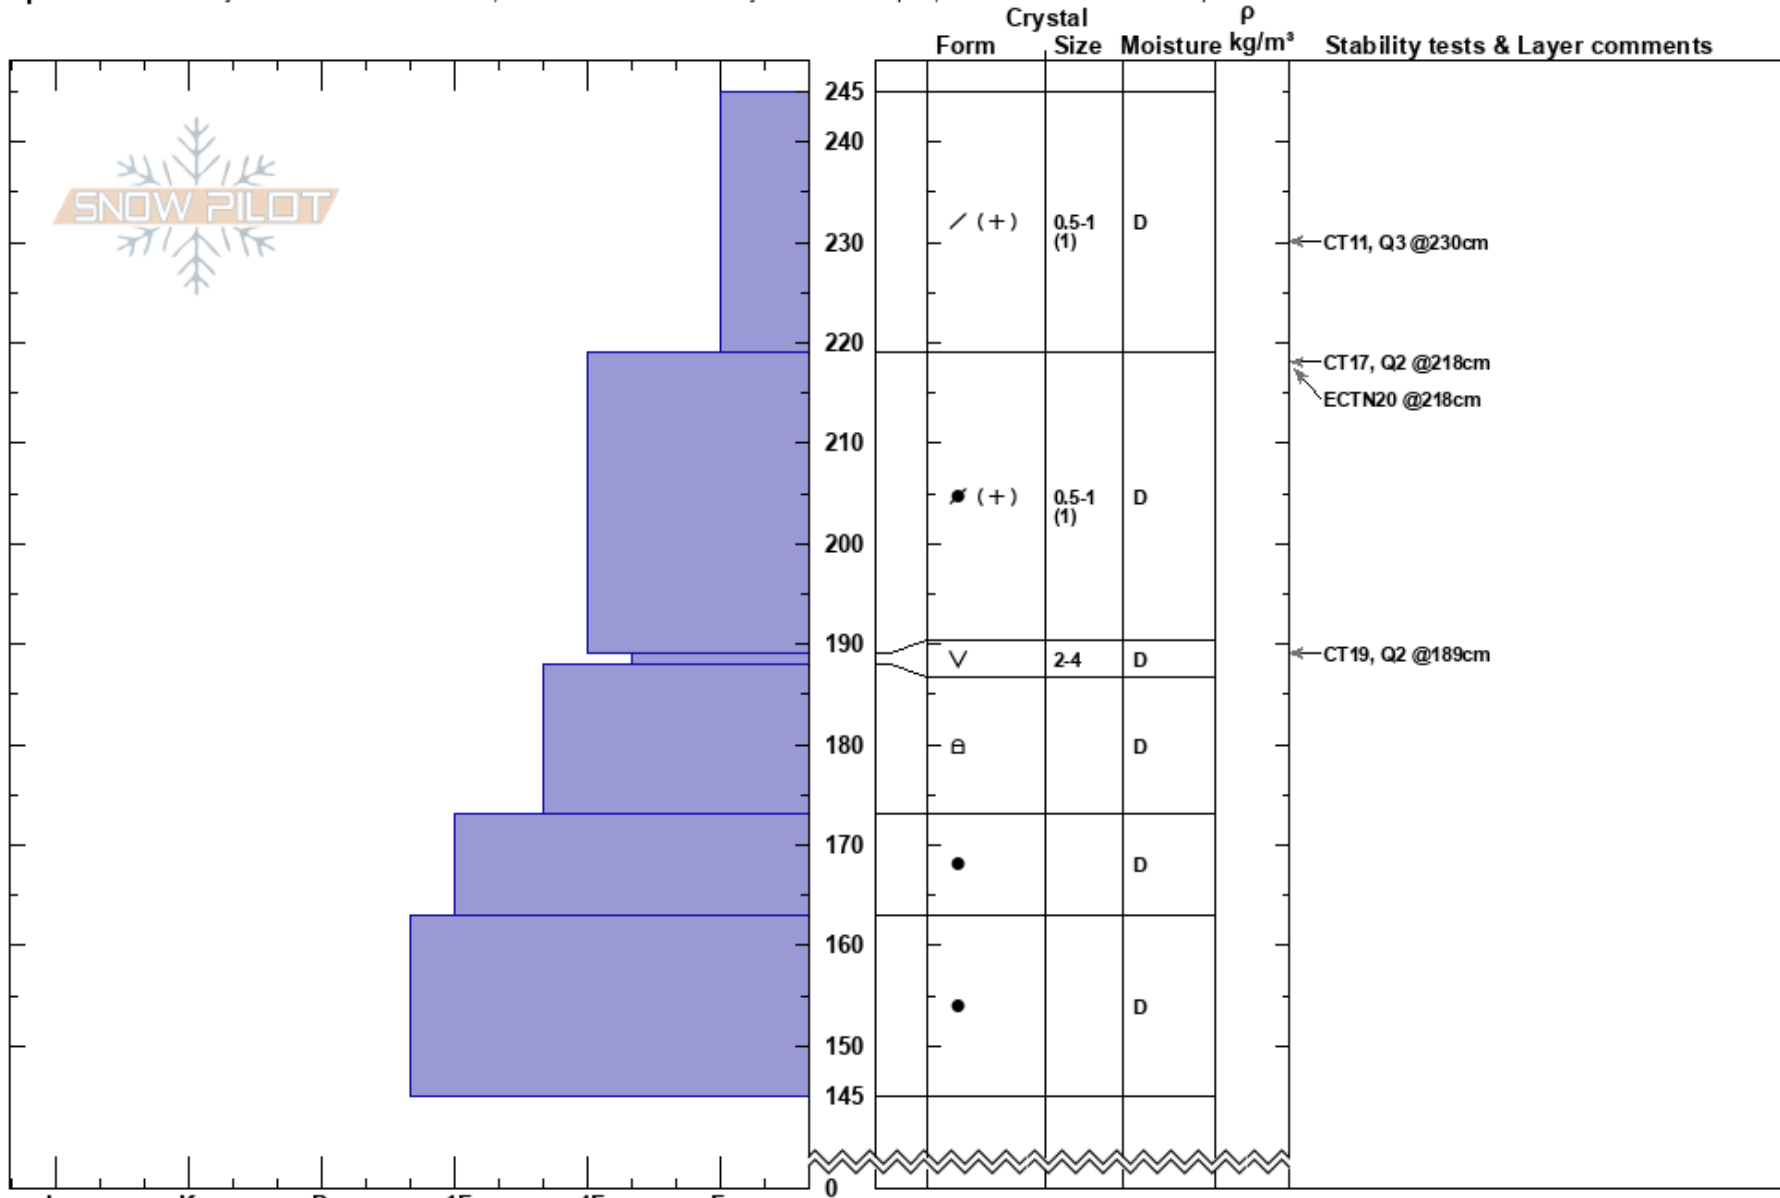

Box Lake Crown Profile  
Payette National Forest  
ID

Kevin Studley

02/10/2023 - 2:00pm

Co-ord: 45.02552N, -116.00182W

Elevation: 7405 ft

Slope Angle: 35°

Aspect: 90°

Wind Loading: previous

Stability: Fair

Air Temperature:

HS:245

189-188cm: Problematic layer

Sky Cover: CLR

Precipitation: NO

Wind: SW Moderate

Specifics: Pit is adjacent to avalanche: crown; Recent avalanche activity on similar slopes; Snowmobile tracks on slope