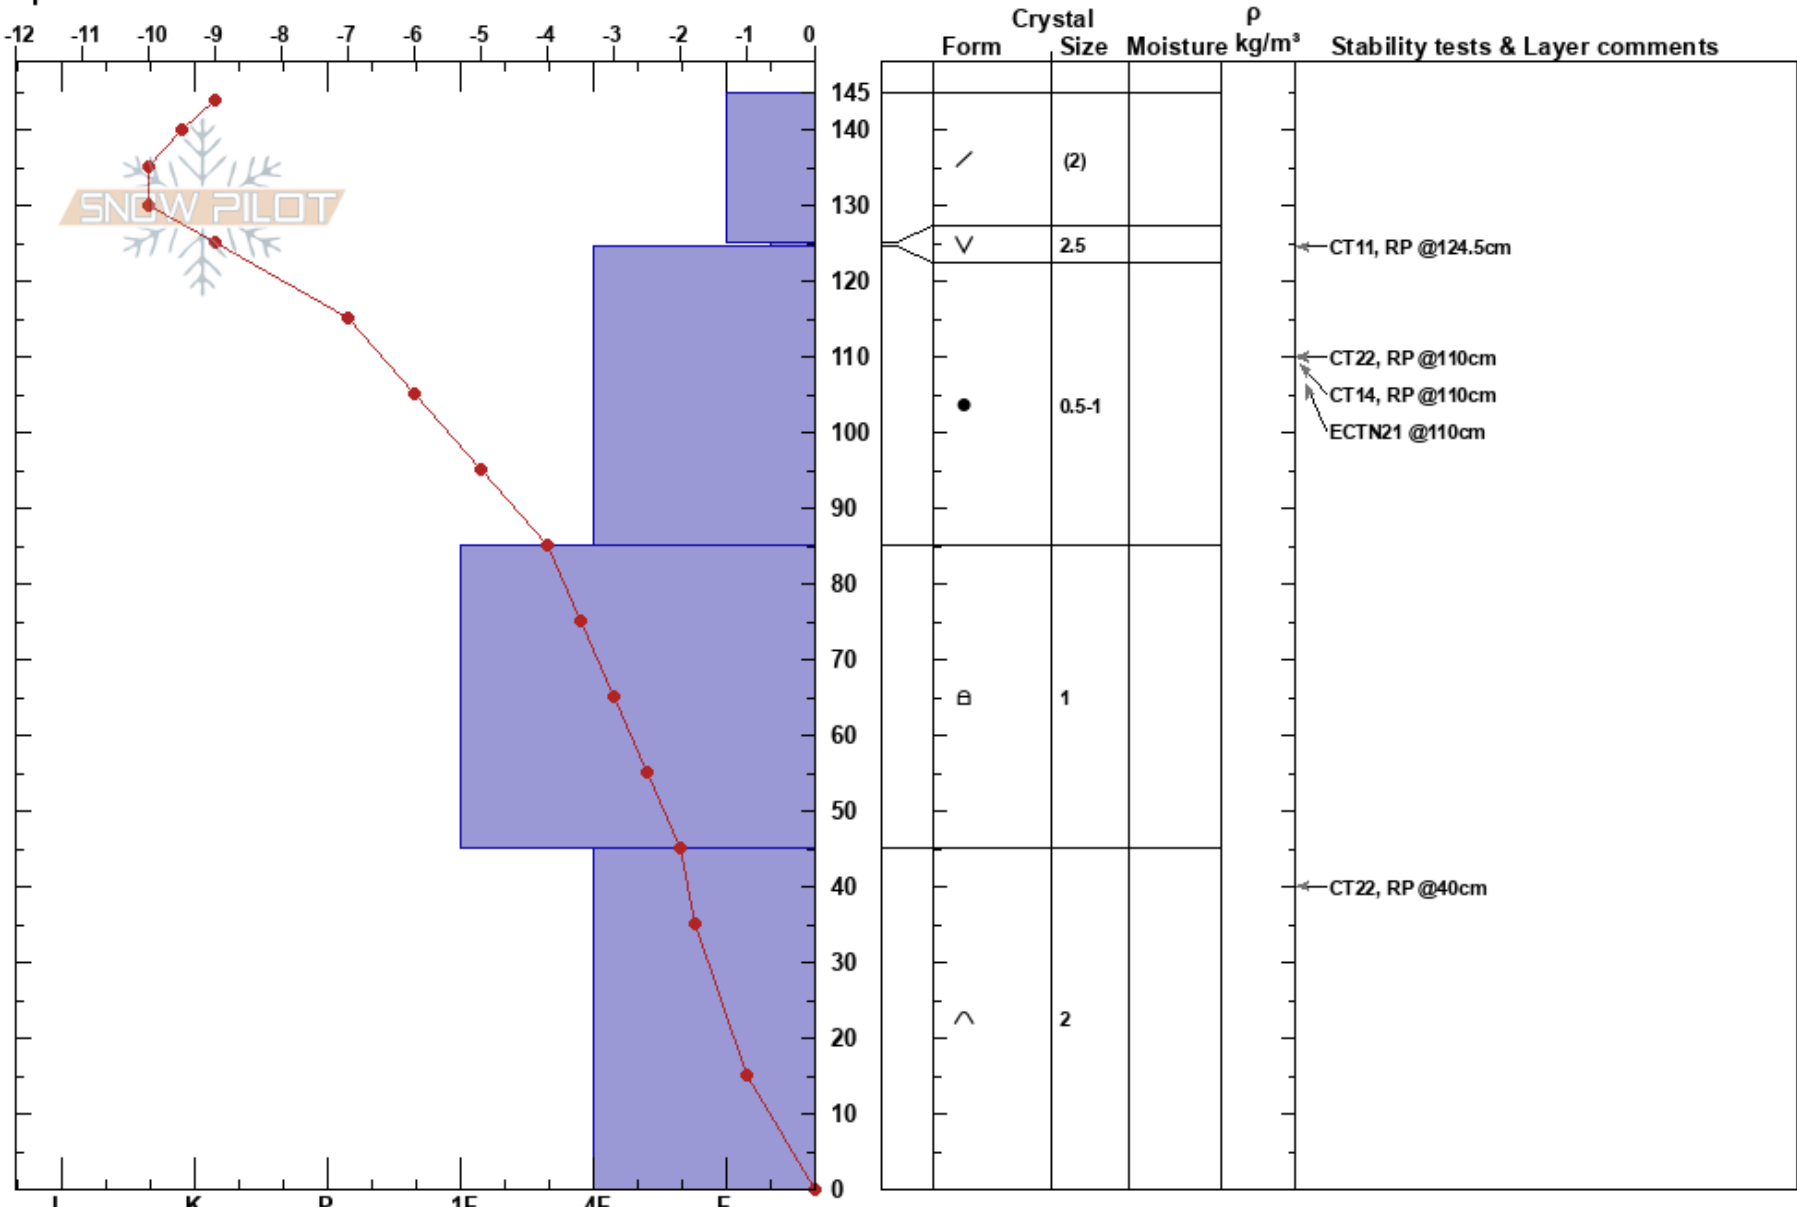

Area 51 Road
 Bitterroot
 MT
 Elevation: 7800 ft
 Aspect: NE
 Specifics:

Brad Acker
 02/10/2023 - 12:00pm
 Co-ord:
 Slope Angle: 25°
 Wind Loading: no

Stability: Good
 Air Temperature: -7°C
 Sky Cover: CLR
 Precipitation: NO
 Wind: S Moderate
 HS: 145
 PF: 40
 PS: 15
 125-124.5cm: Problematic layer

Notes: Pit is just West of the ski traverse path (road). No tracks in area. Don't have exact elevation.